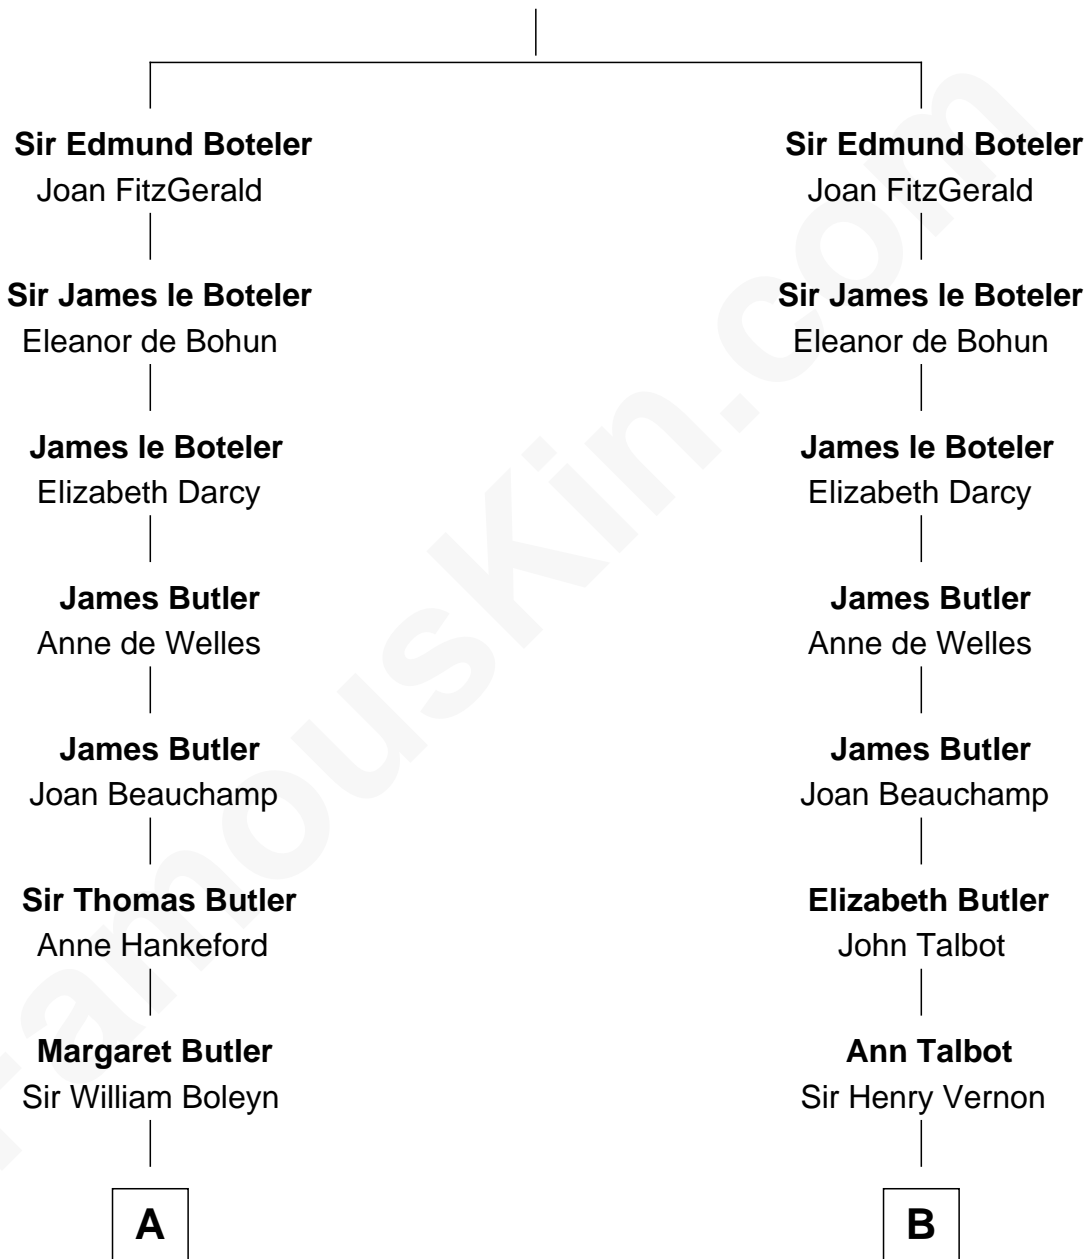

FamousKin.com Relationship Chart of

Princess Diana

Princess of Wales

20th cousin 1 time removed of

Melvyn Douglas

Movie Actor

Thebaud le Boteler

Joan FitzJohn

C

Frederick Spencer

Adelaide Horatia Elizabeth Seymour

Charles Robert Spencer

Margaret Baring

Albert Edward John Spencer

Cynthia Elinor Beatrix Hamilton

Edward John Spencer

Frances Ruth Burke Roche

Princess Diana

Princess of Wales

D

Erskine Douglas

Sophia Garrett

Emma Jane Douglas

Col. George Taliaferro Shackelford