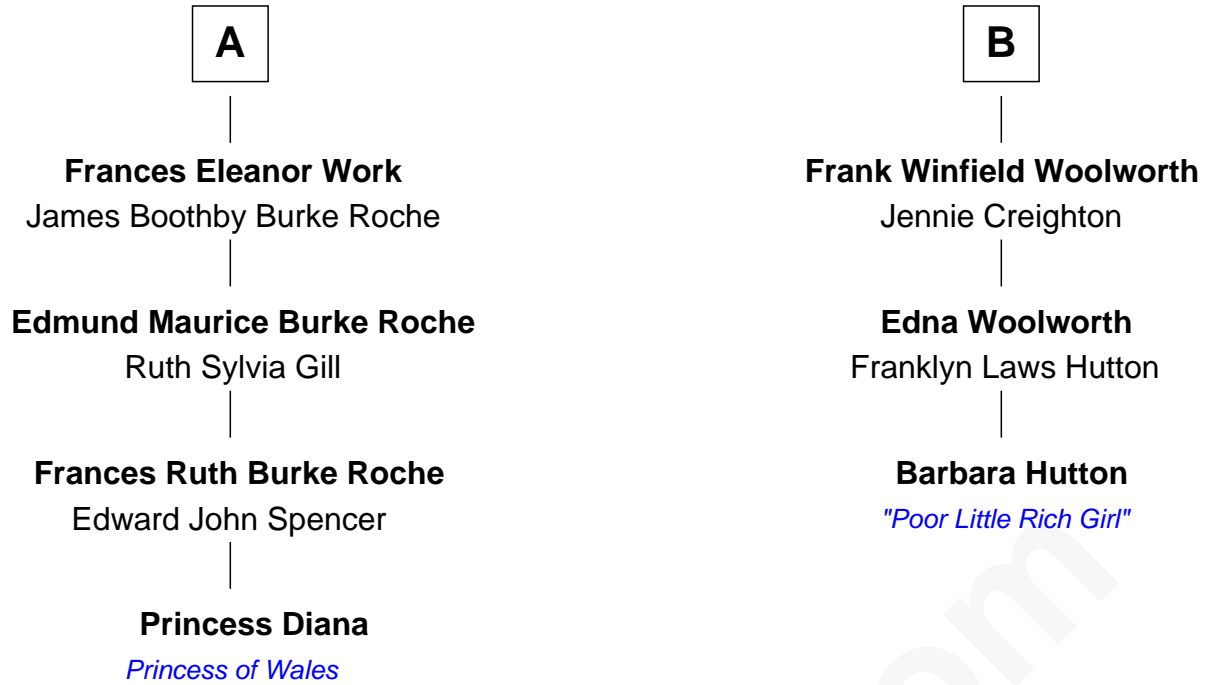

# FamousKin.com Relationship Chart of

**Princess Diana**

*Princess of Wales*

9th cousin 1 time removed of

**Barbara Hutton**

*Socialite (aka "Poor Little Rich Girl")*

**Thomas Woodford**

Mary Blott

FamousKin.com