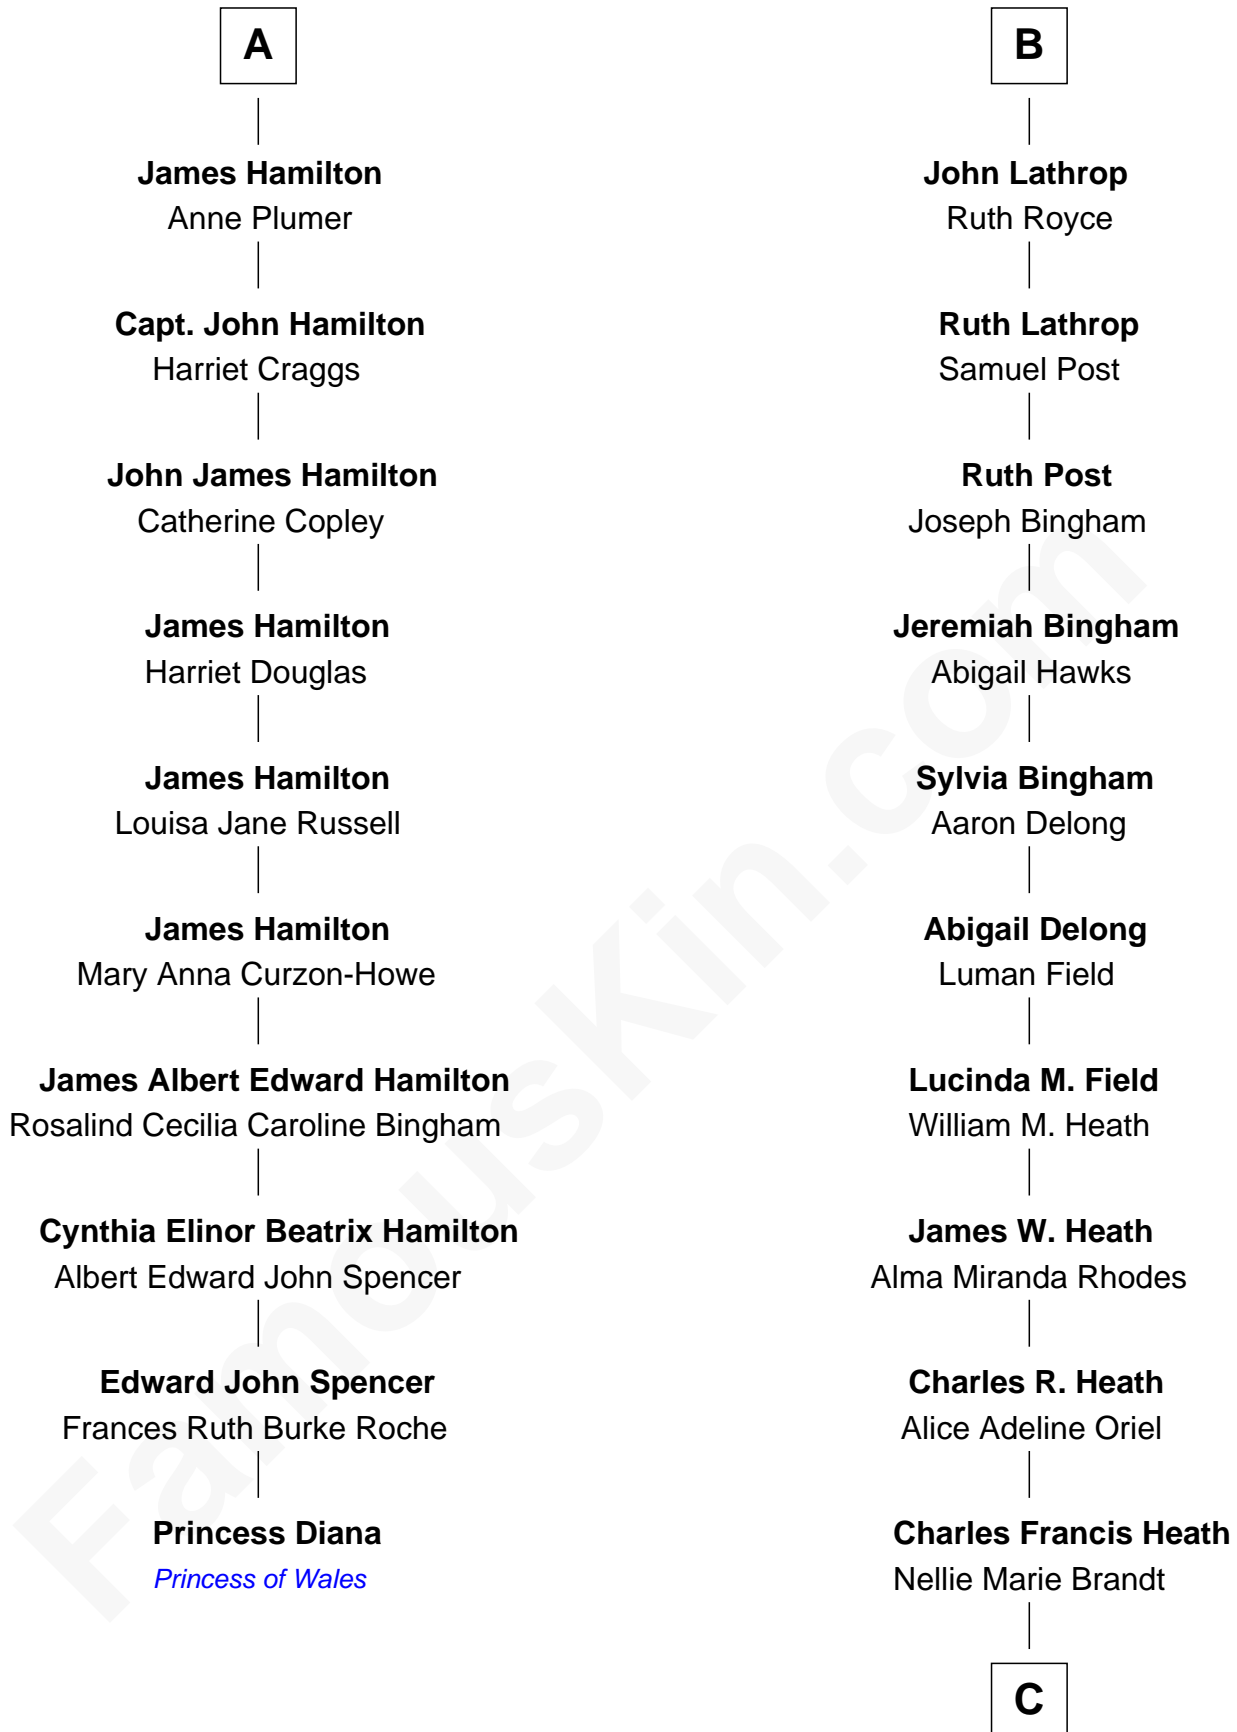

## Relationship Chart of

### Princess Diana

*Princess of Wales*

16th cousin 2 times removed of

**Sarah Palin**  
*9th Governor of Alaska*

**Sir John Colepepper**  
Agnes Gainsford

**C**

Charles Richard Heath

Sarah Sheeran

**Sarah Palin**

*9th Governor of Alaska*

FamousKin.com