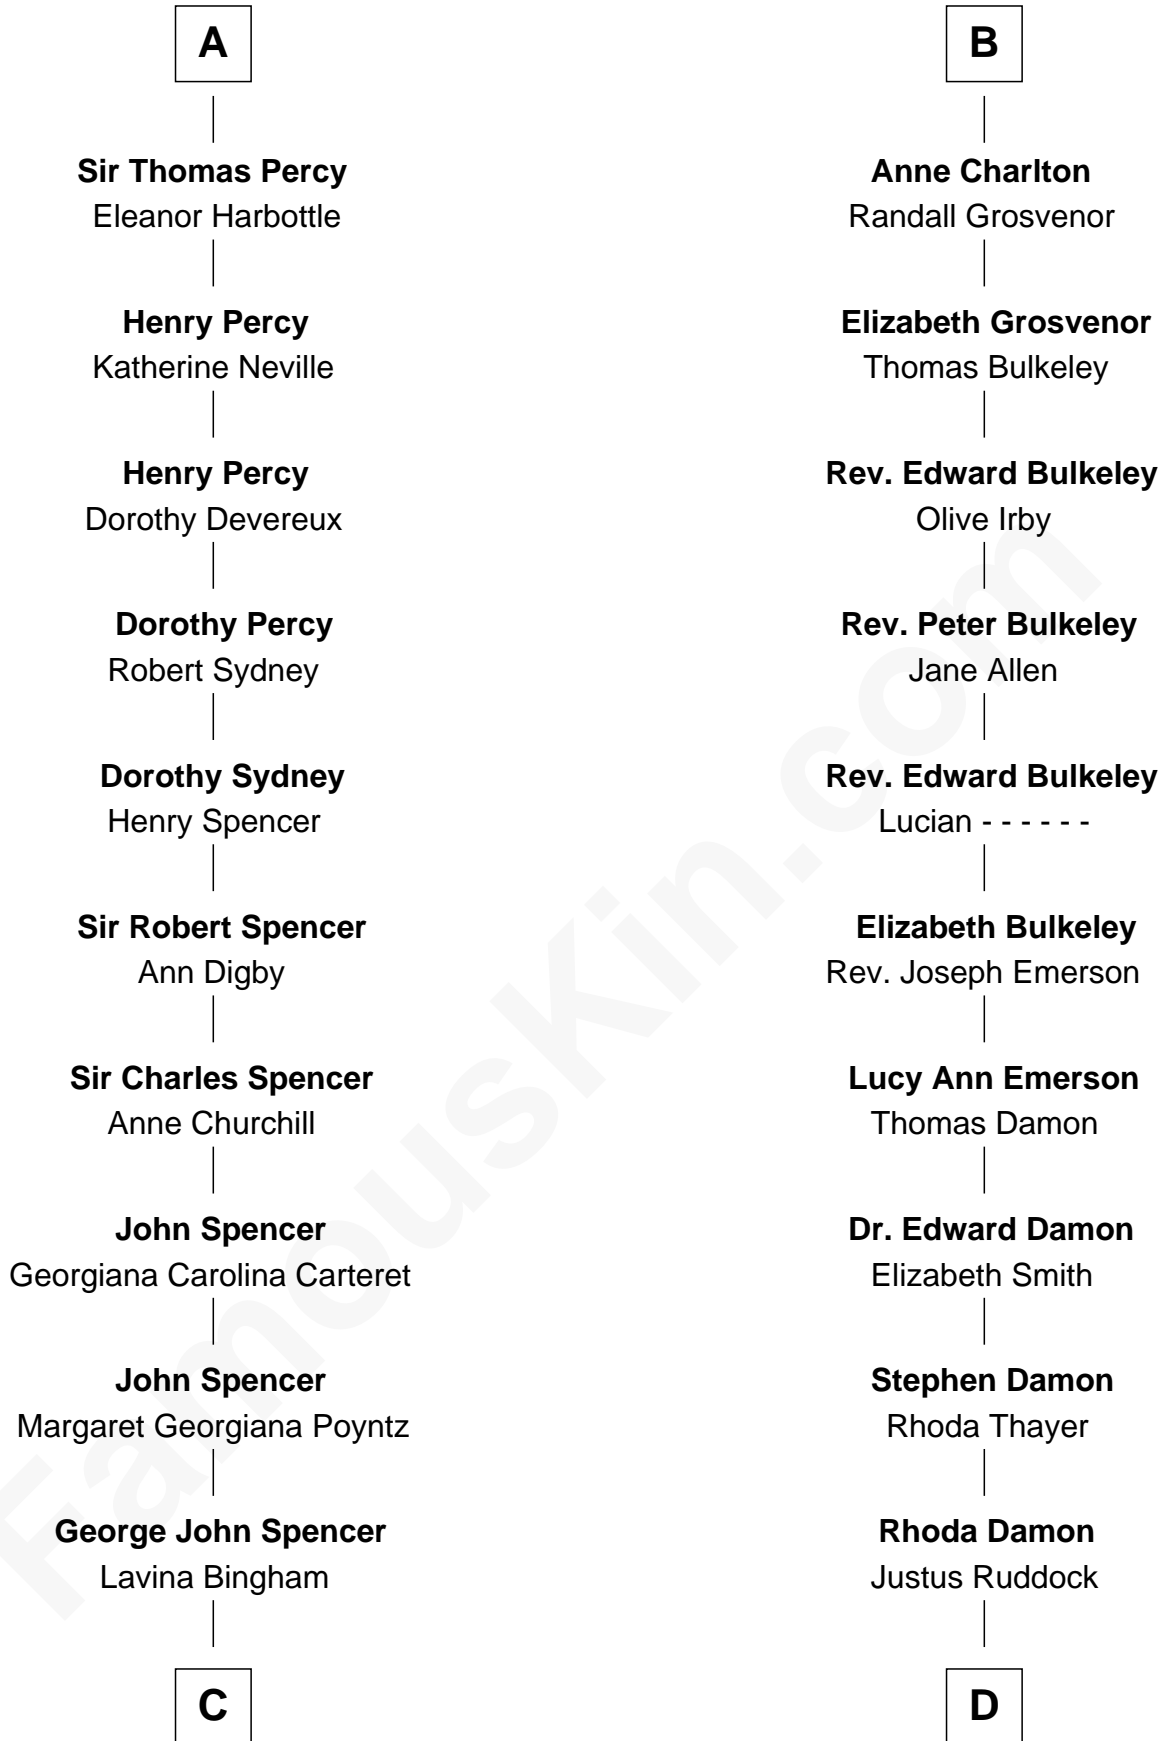

FamousKin.com Relationship Chart of

Princess Diana

Princess of Wales

21st cousin of

Sarah Palin

9th Governor of Alaska

Sir Alan la Zouche

Eleanor de Segrave

Maude la Zouche
Sir Robert de Holland

Thomas Holand
Joan Plantagenet

Sir Thomas de Holand
Alice Fitzalan

Margaret de Holand
Sir John Beaufort

Edmund Beaufort
Eleanor Beauchamp

Eleanor Beaufort
Sir Robert Spencer

Catherine Spencer
Henry Algernon Percy

A

Elena Zouche
Alan de Charlton

Alan de Charlton
Margery FitzAer

Thomas de Charlton

Anna de Charlton
William de Knightley

Thomas de Knightley de Charlton
Elizabeth Francis

Robert Charlton
Mary Corbet

Richard Charlton
Elizabeth Mainwaring

B

C

Frederick Spencer
Adelaide Horatia Elizabeth Seymour

Charles Robert Spencer
Margaret Baring

Albert Edward John Spencer
Cynthia Elinor Beatrix Hamilton