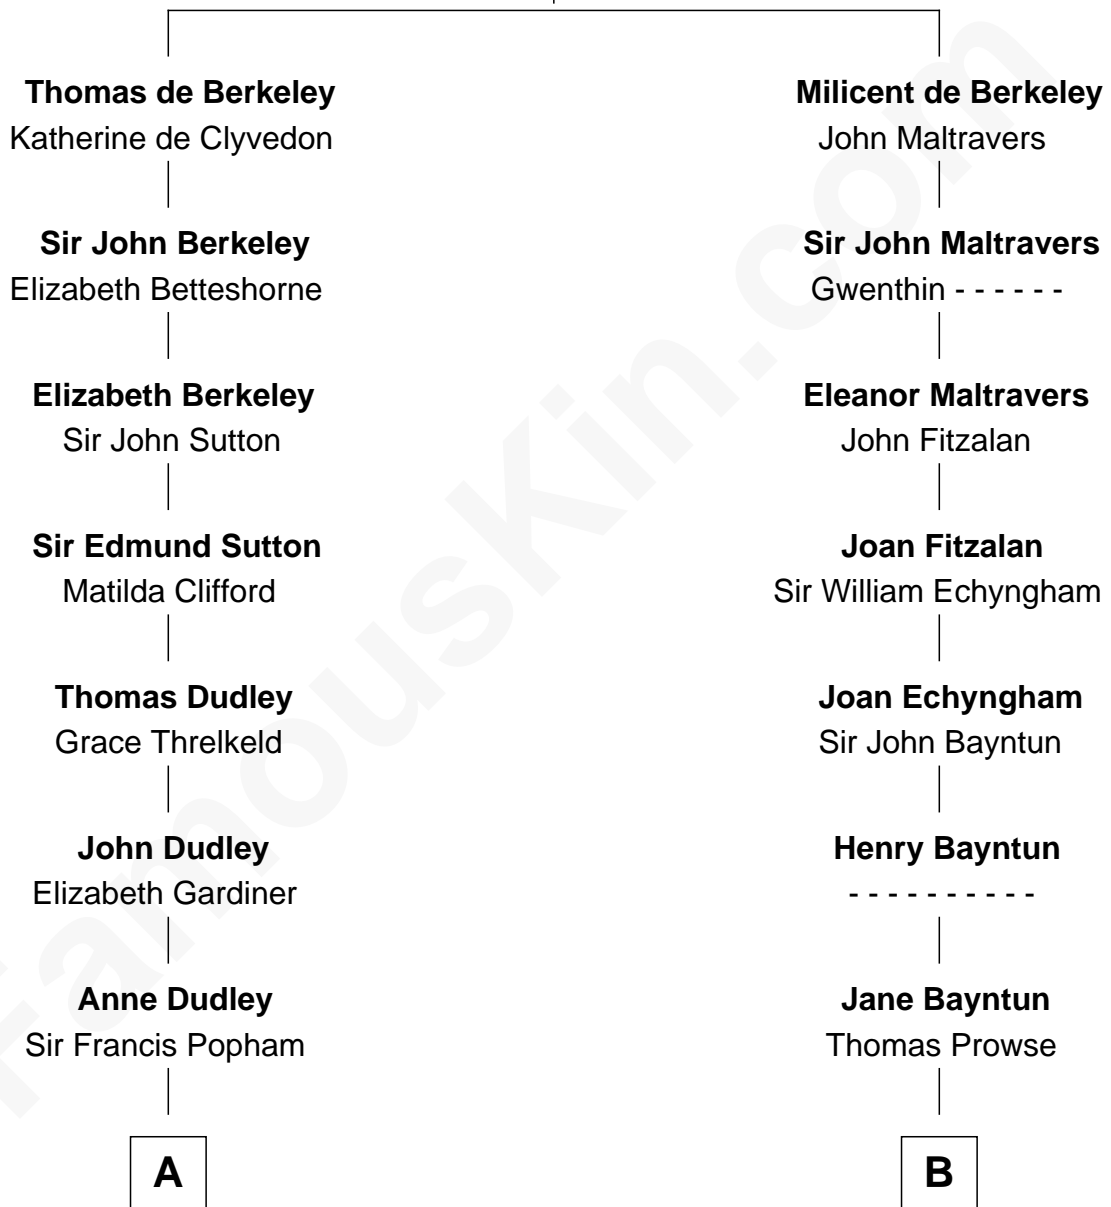

FamousKin.com
Relationship Chart of
Princess Diana
Princess of Wales

17th cousin 3 times removed of

Sarah Palin
9th Governor of Alaska

Sir Maurice de Berkeley
 Eve la Zouche

C

—
May Belle Ruddock
Henry Charles Brandt

—
Nellie Marie Brandt
Charles Francis Heath

—
Charles Richard Heath
Sarah Sheeran

—
Sarah Palin
9th Governor of Alaska

FamousKin.com