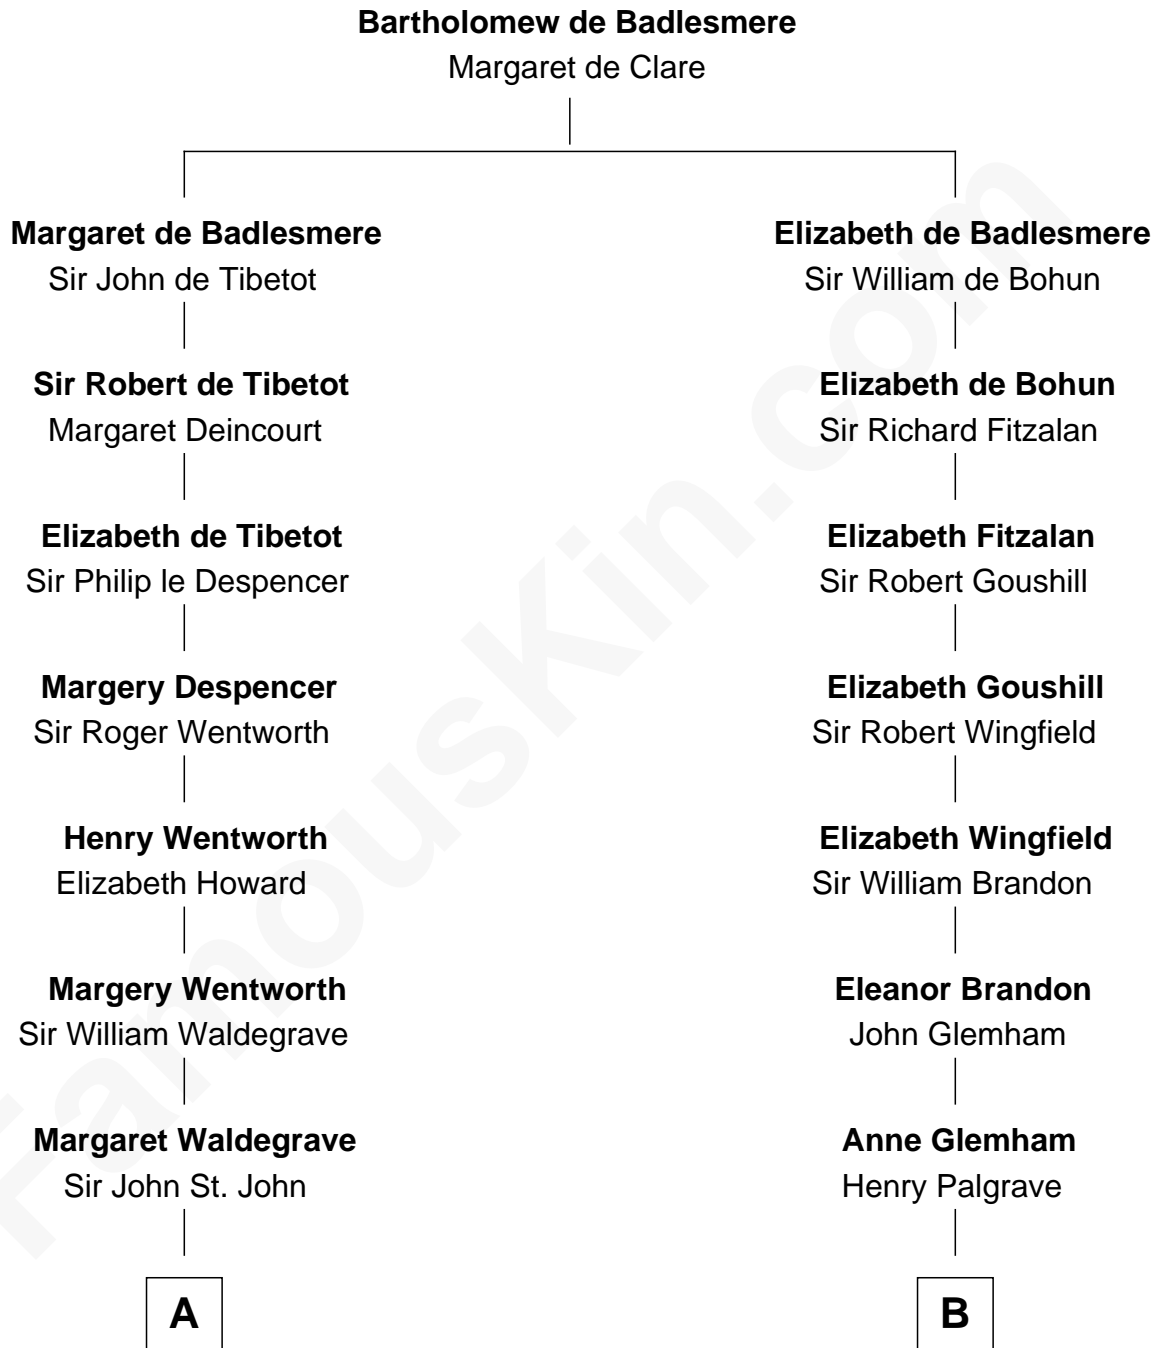

FamousKin.com
Relationship Chart of
Princess Diana
Princess of Wales

16th cousin 4 times removed of

Shubael D. Childs
Founder of S.D. Childs & Company

C

—
Charles Robert Spencer

Margaret Baring

—
Albert Edward John Spencer

Cynthia Elinor Beatrix Hamilton

—
Edward John Spencer

Frances Ruth Burke Roche

—
Princess Diana

Princess of Wales

FamousKin.com