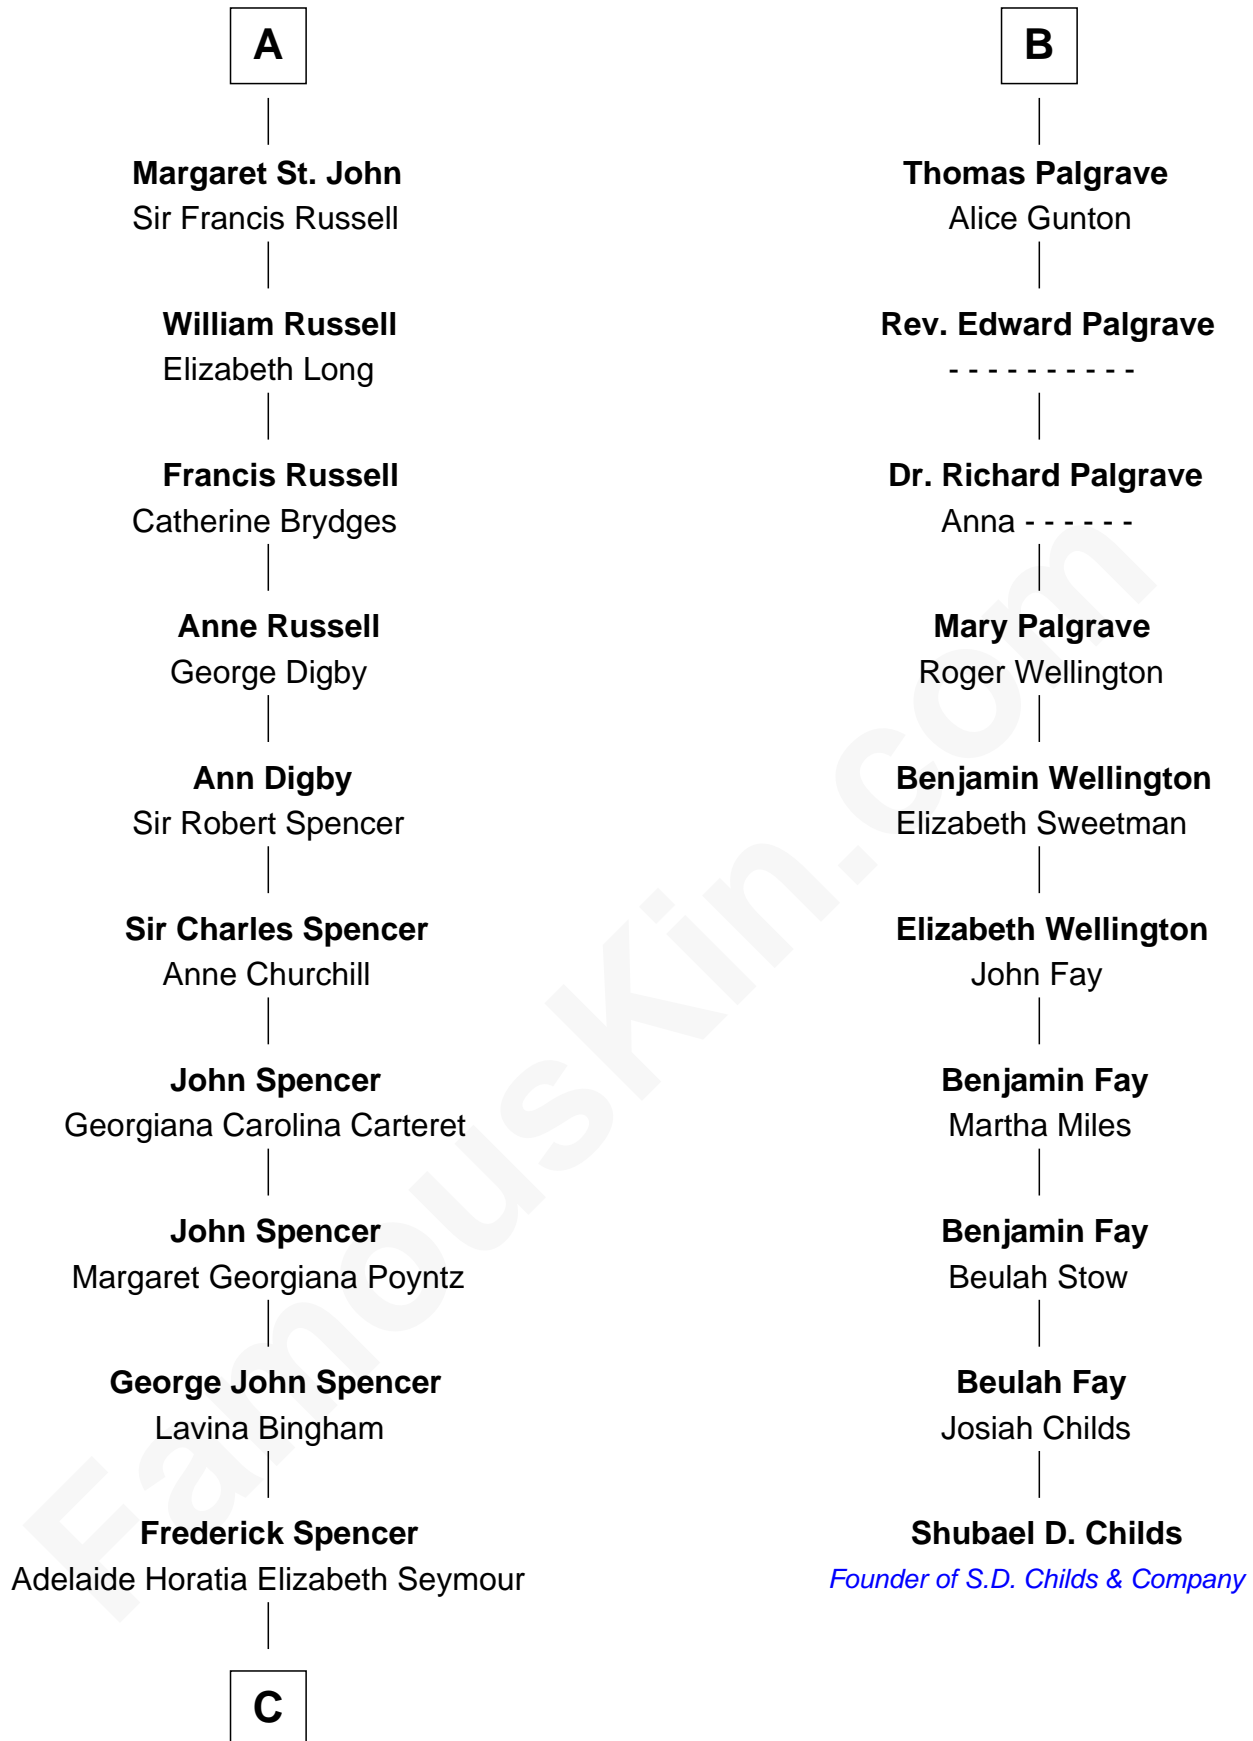

FamousKin.com
Relationship Chart of
Princess Diana
Princess of Wales

16th cousin 4 times removed of

Shubael D. Childs
Founder of S.D. Childs & Company

C

—
Charles Robert Spencer

Margaret Baring

—
Albert Edward John Spencer

Cynthia Elinor Beatrix Hamilton

—
Edward John Spencer

Frances Ruth Burke Roche

—
Princess Diana

Princess of Wales

FamousKin.com