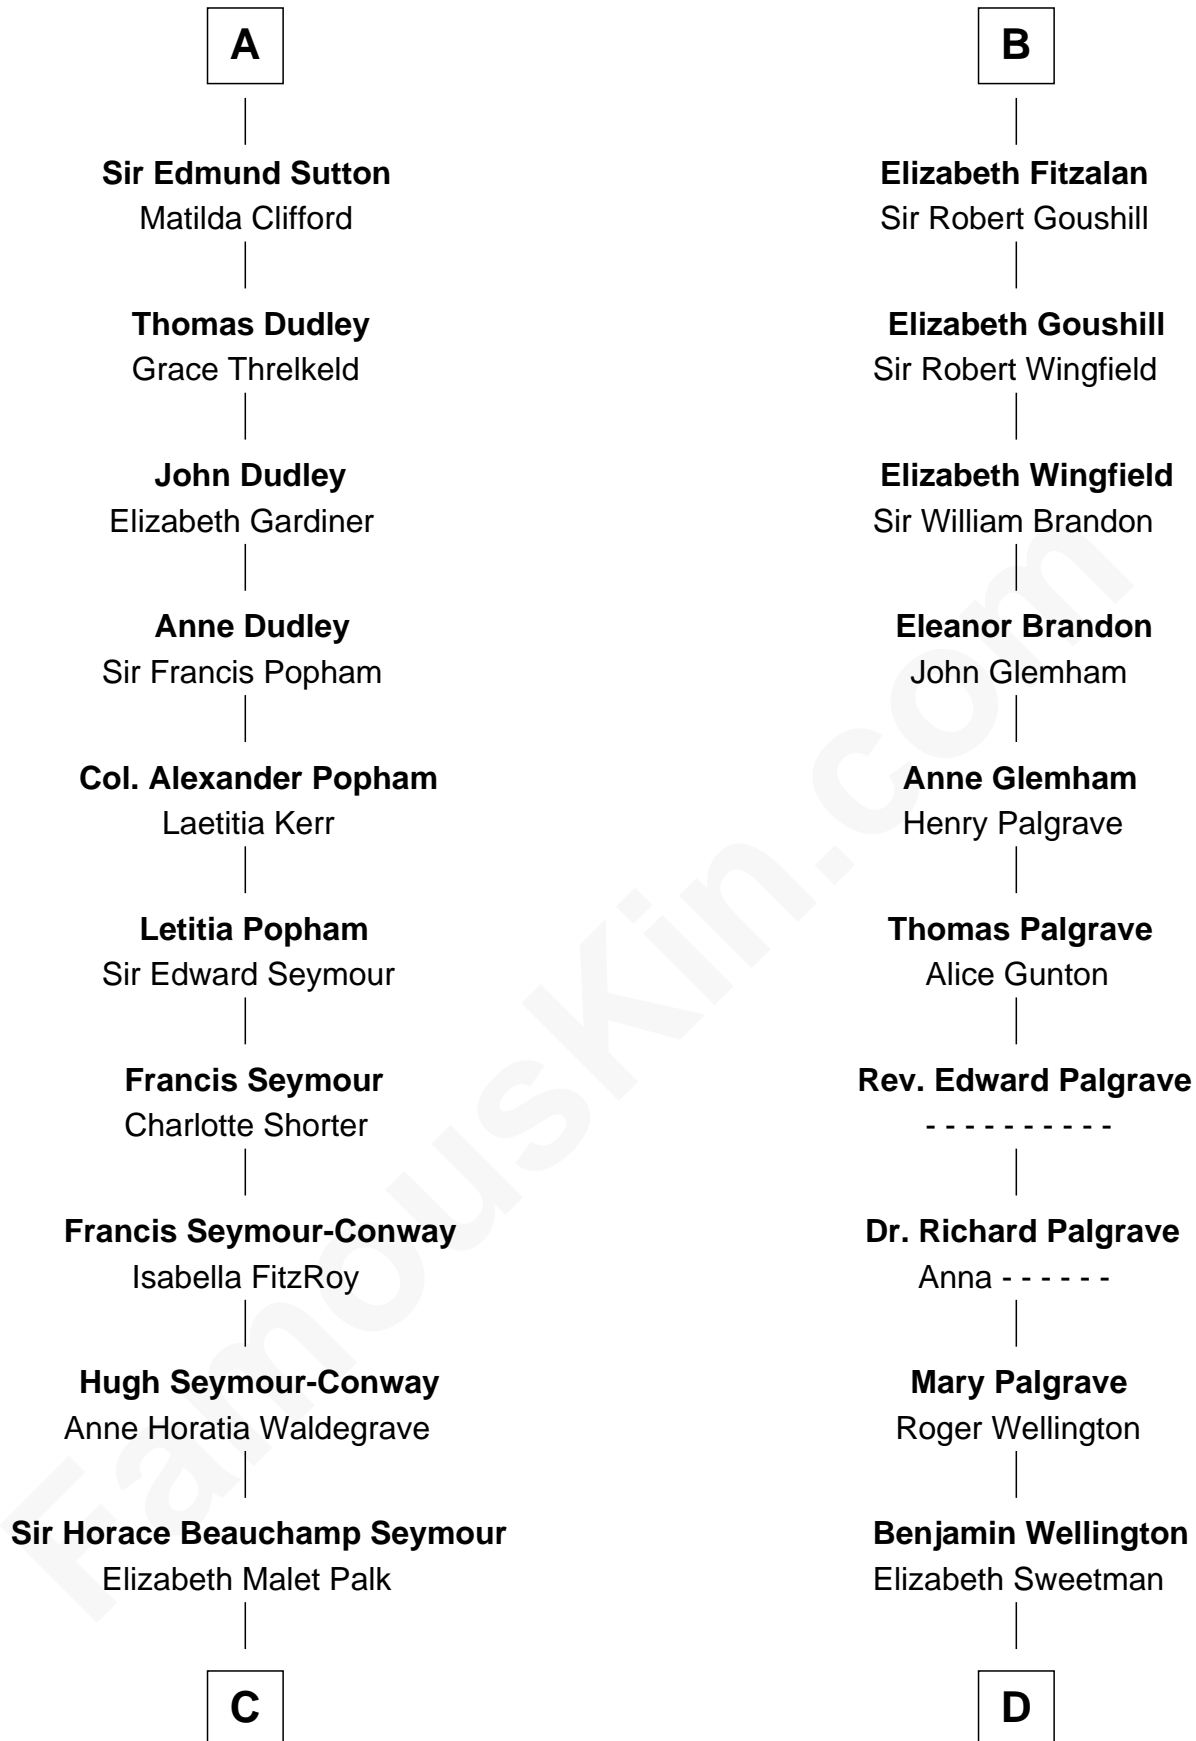

FamousKin.com Relationship Chart of

Princess Diana

Princess of Wales

21st cousin of

Shubael D. Childs

Founder of S.D. Childs & Company

C

Adelaide Horatia Elizabeth Seymour

Frederick Spencer

Charles Robert Spencer

Margaret Baring

Albert Edward John Spencer

Cynthia Elinor Beatrix Hamilton

Edward John Spencer

Frances Ruth Burke Roche

Princess Diana