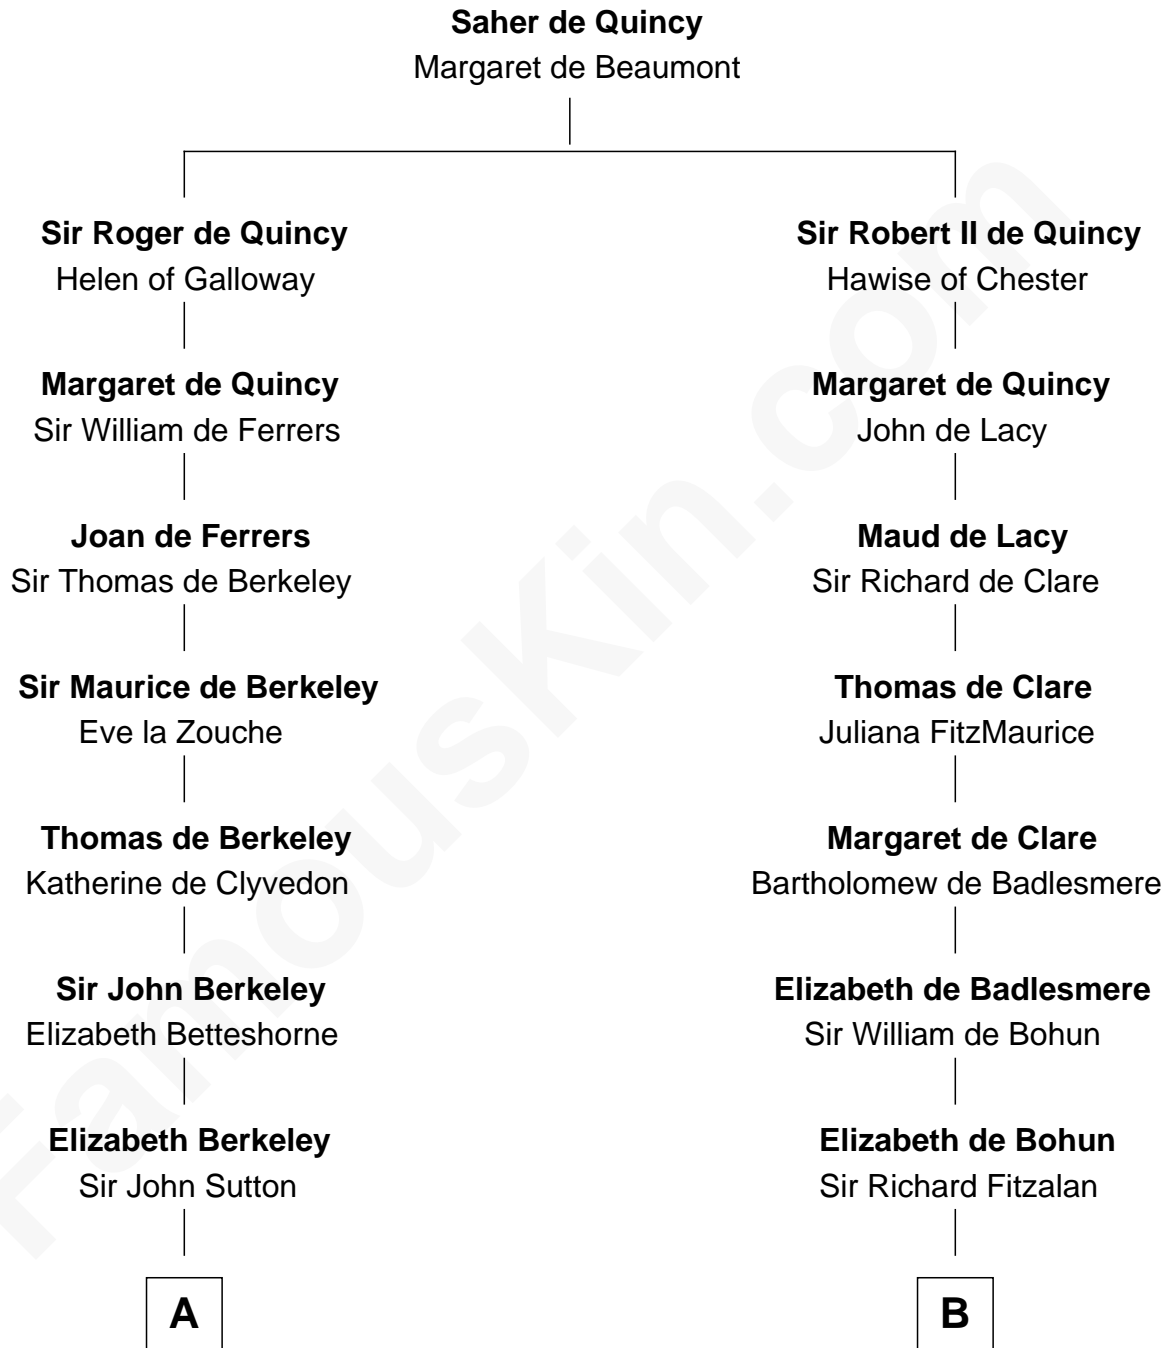

FamousKin.com Relationship Chart of

Princess Diana

Princess of Wales

21st cousin of

Shubael D. Childs

Founder of S.D. Childs & Company

C

Adelaide Horatia Elizabeth Seymour

Frederick Spencer

Charles Robert Spencer

Margaret Baring

Albert Edward John Spencer

Cynthia Elinor Beatrix Hamilton

Edward John Spencer

Frances Ruth Burke Roche

Princess Diana