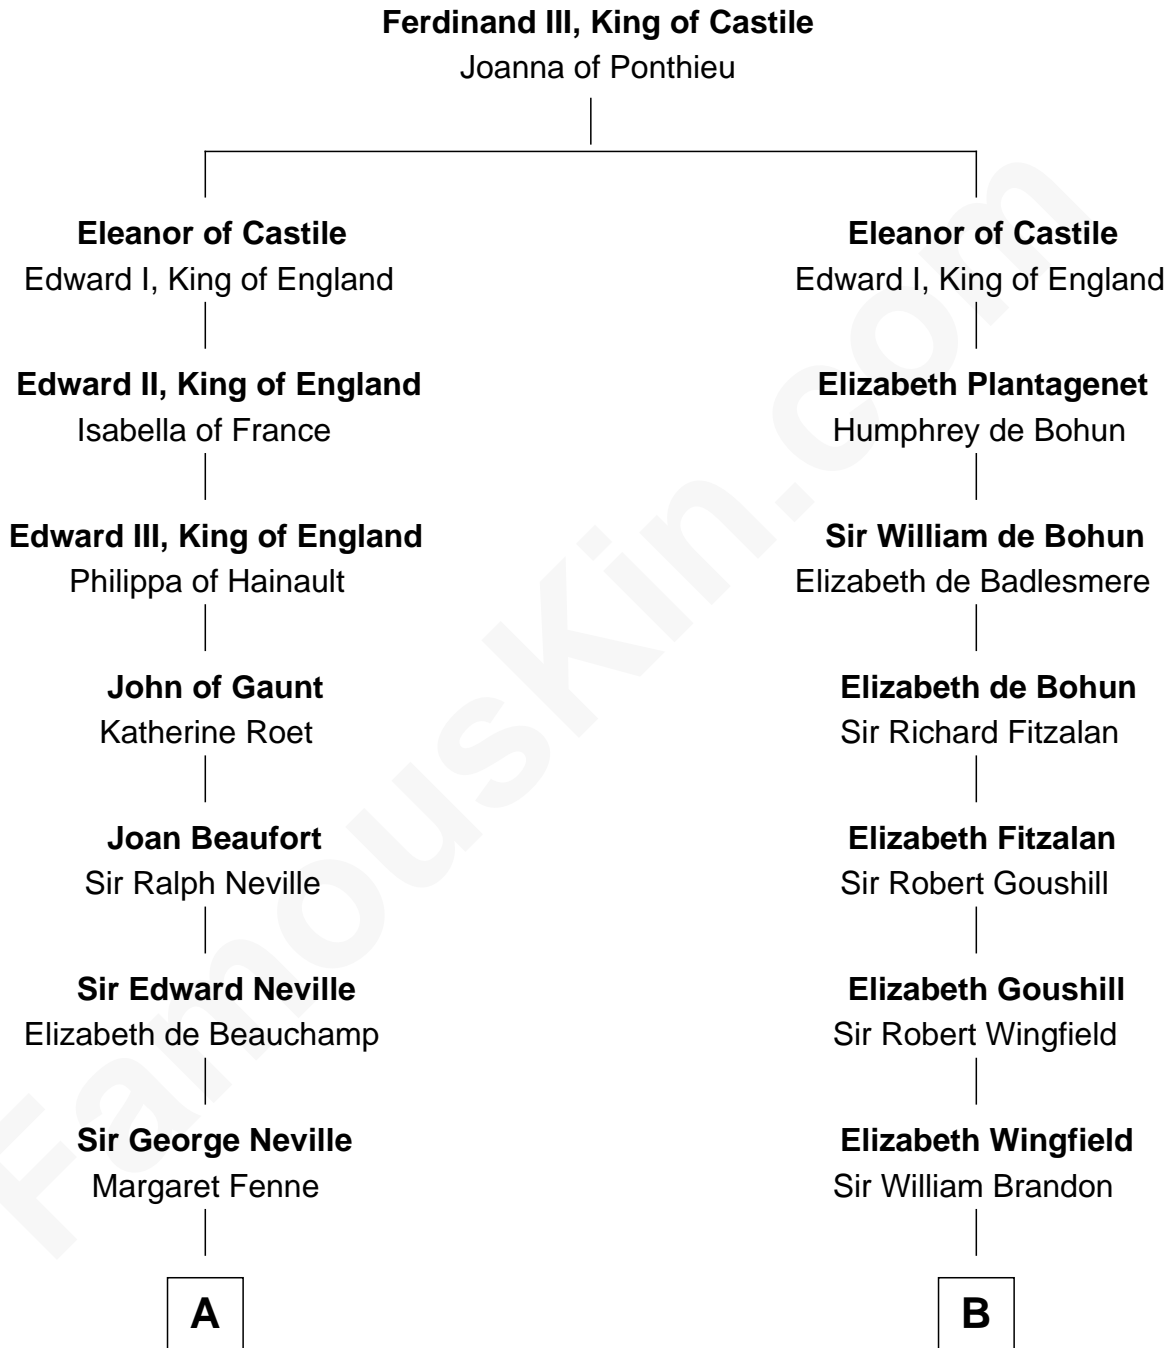

## Relationship Chart of

### Princess Diana

*Princess of Wales*

18th cousin 3 times removed of

**Shubael D. Childs**  
*Founder of S.D. Childs & Company*

**C**

**Frederick Spencer**

Adelaide Horatia Elizabeth Seymour

**Charles Robert Spencer**