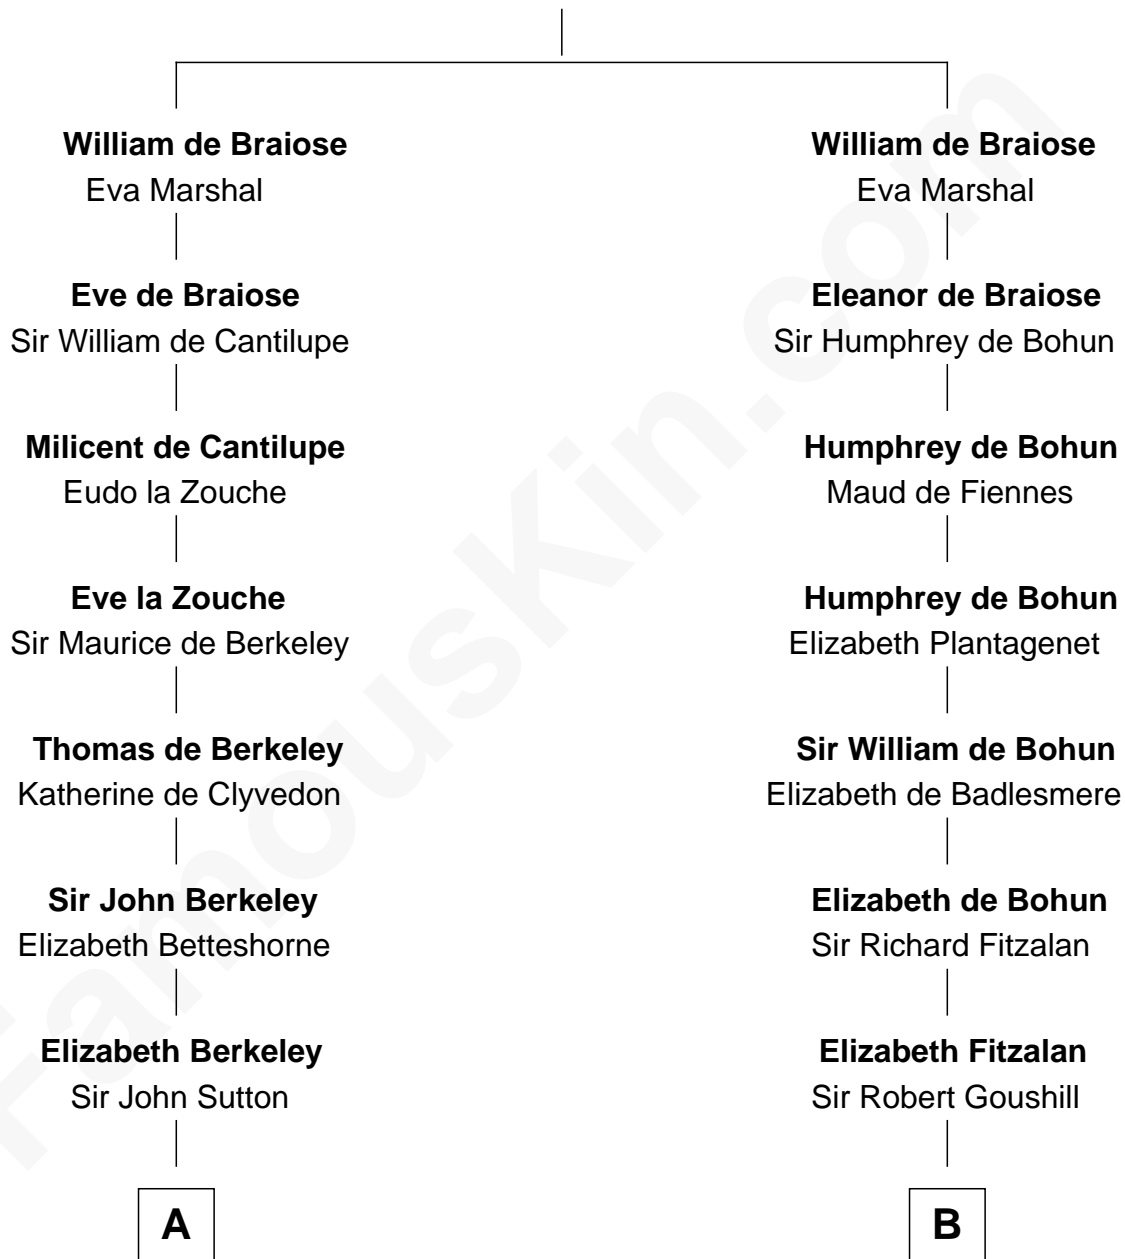

FamousKin.com

Relationship Chart of

Princess Diana

Princess of Wales

20th cousin 1 time removed of

Shubael D. Childs
Founder of S.D. Childs & Company

Reginald de Braiose

C

Adelaide Horatia Elizabeth Seymour

Frederick Spencer

Charles Robert Spencer

Margaret Baring

Albert Edward John Spencer

Cynthia Elinor Beatrix Hamilton

Edward John Spencer

Frances Ruth Burke Roche

Princess Diana

Princess of Wales

D

Benjamin Fay

Martha Miles

Benjamin Fay

Beulah Stow

Beulah Fay