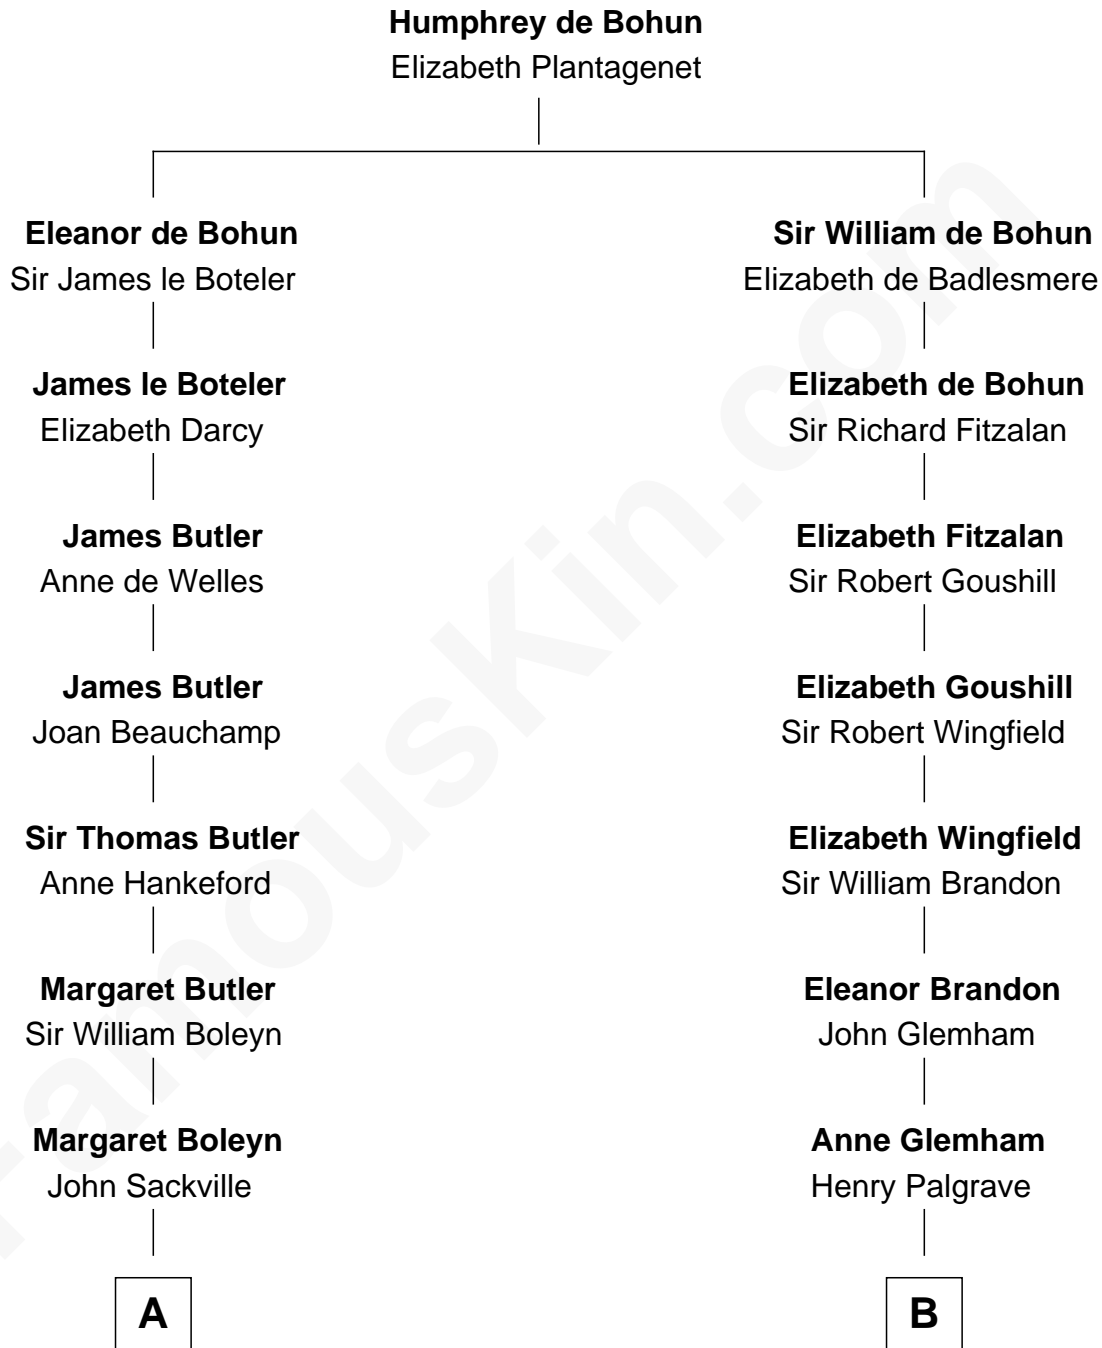

FamousKin.com

Relationship Chart of

Princess Diana

Princess of Wales

16th cousin 4 times removed of

Shubael D. Childs
Founder of S.D. Childs & Company

C

—
Charles Robert Spencer

Margaret Baring

—
Albert Edward John Spencer

Cynthia Elinor Beatrix Hamilton

—
Edward John Spencer

Frances Ruth Burke Roche

—
Princess Diana

Princess of Wales

FamousKin.com