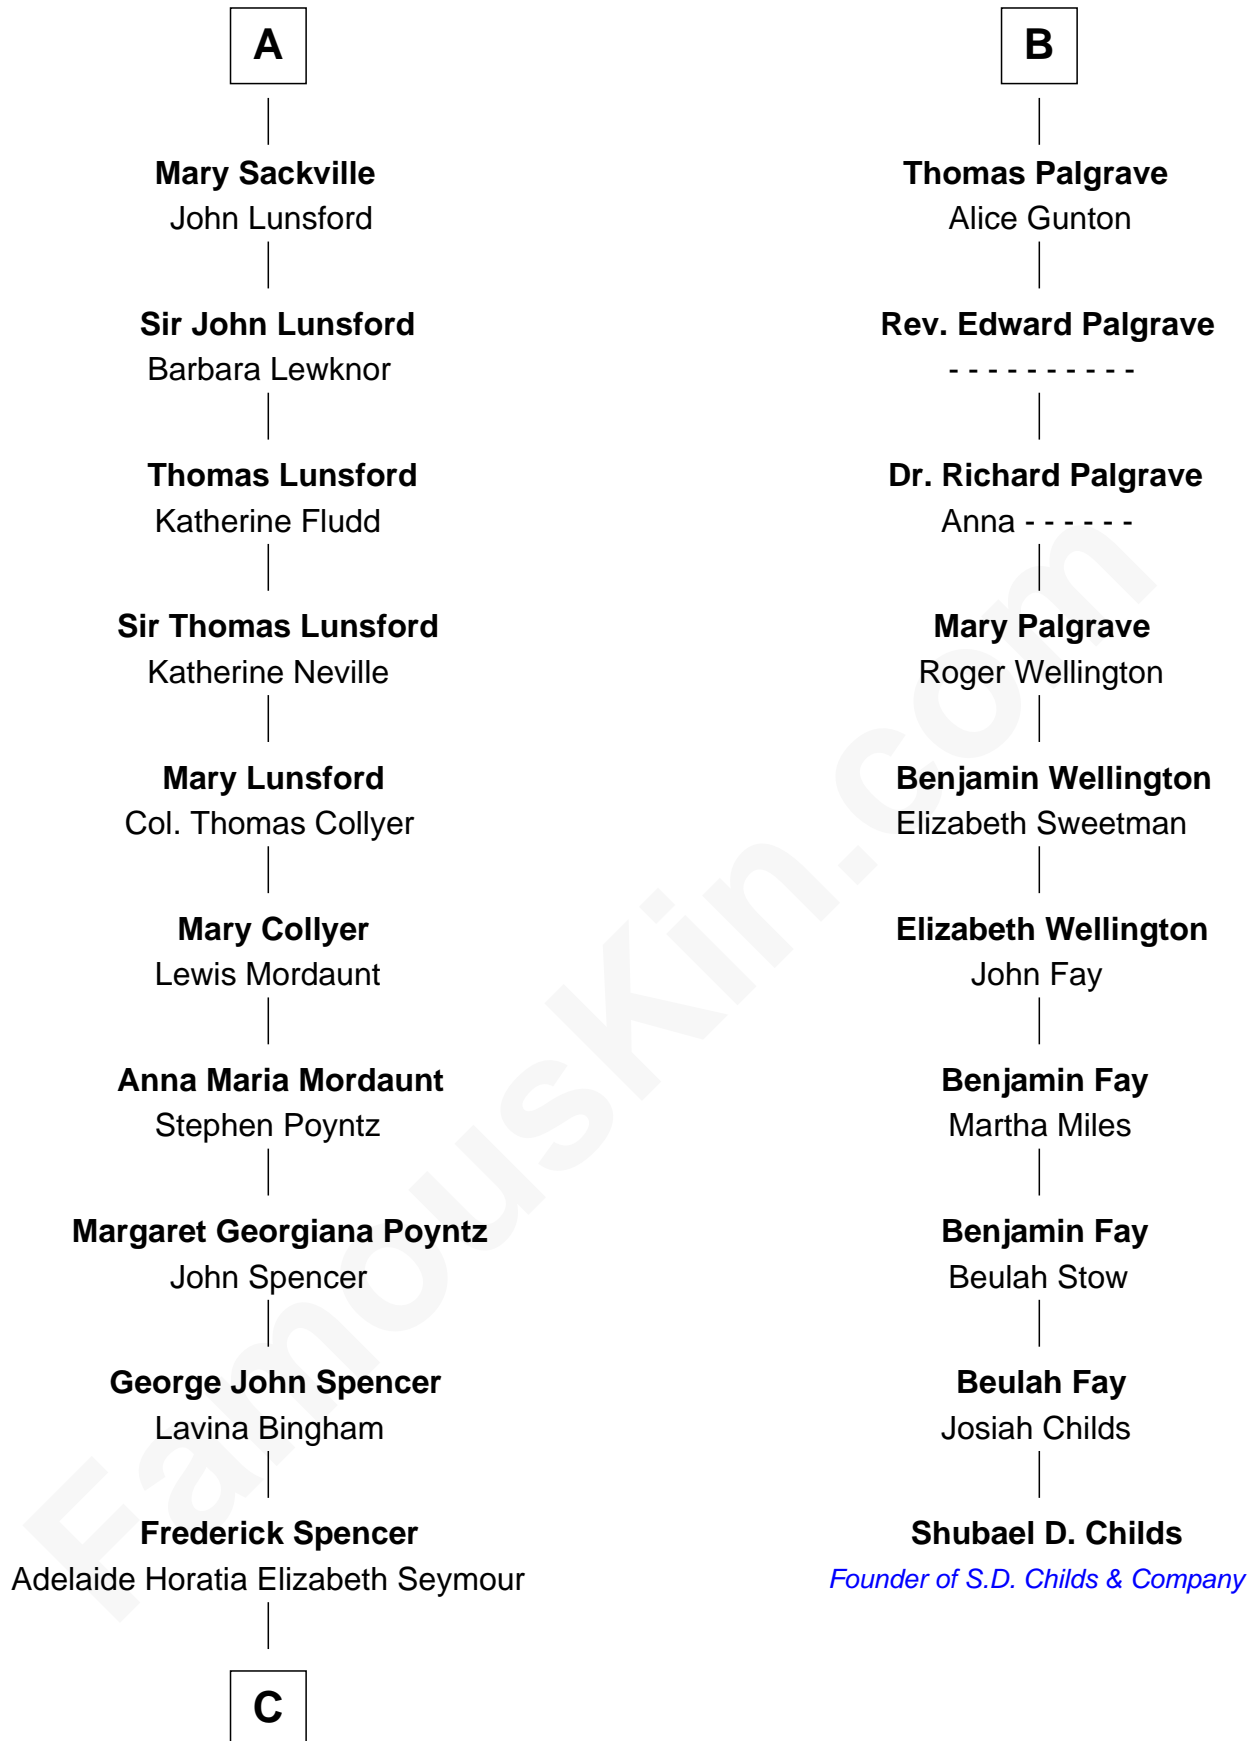

FamousKin.com

Relationship Chart of

Princess Diana

Princess of Wales

16th cousin 4 times removed of

Shubael D. Childs
Founder of S.D. Childs & Company

C

—
Charles Robert Spencer

Margaret Baring

—
Albert Edward John Spencer

Cynthia Elinor Beatrix Hamilton

—
Edward John Spencer

Frances Ruth Burke Roche

—
Princess Diana

Princess of Wales

FamousKin.com