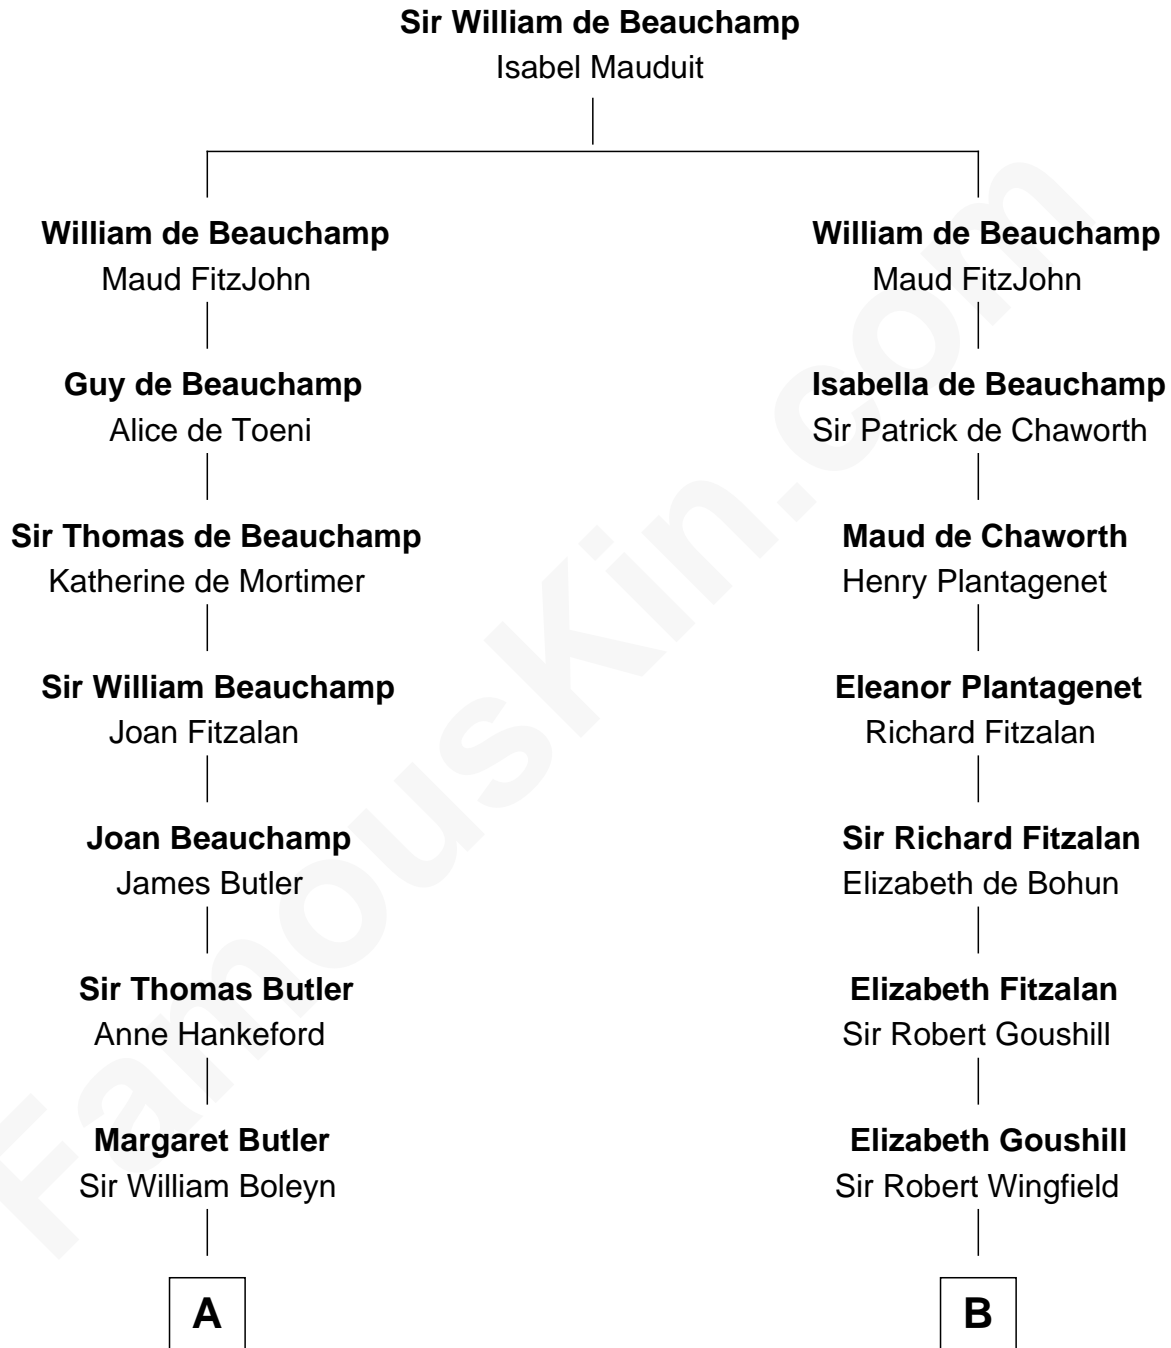

FamousKin.com

Relationship Chart of Princess Diana

Princess of Wales

19th cousin 2 times removed of

Shubael D. Childs
Founder of S.D. Childs & Company

C

Frederick Spencer
Adelaide Horatia Elizabeth Seymour

Charles Robert Spencer
Margaret Baring

Albert Edward John Spencer
Cynthia Elinor Beatrix Hamilton

Edward John Spencer
Frances Ruth Burke Roche

Princess Diana
Princess of Wales

D

Benjamin Fay
Beulah Stow

Beulah Fay
Josiah Childs

Shubael D. Childs
Founder of S.D. Childs & Company