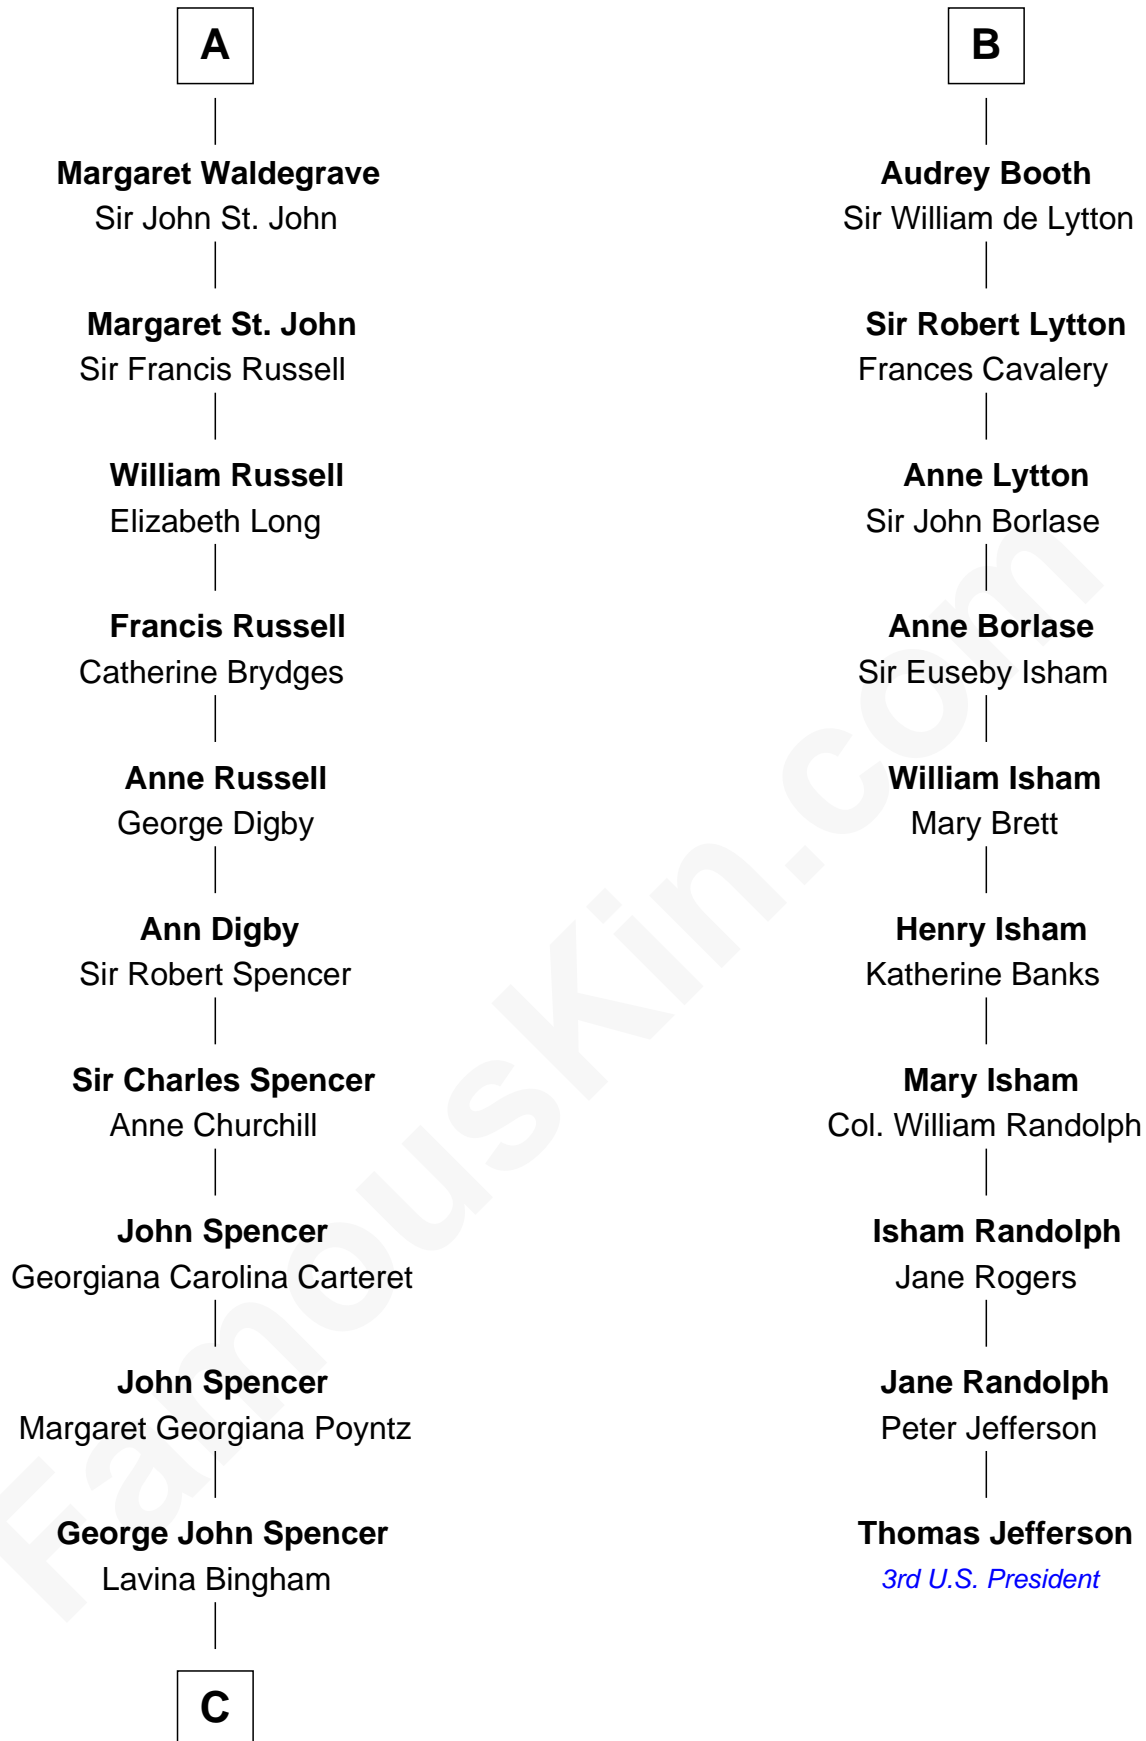

FamousKin.com

Relationship Chart of

Princess Diana

Princess of Wales

16th cousin 5 times removed of

Thomas Jefferson

3rd U.S. President and Signer of the Declaration of Independence

C

Frederick Spencer

Adelaide Horatia Elizabeth Seymour

Charles Robert Spencer

Margaret Baring

Albert Edward John Spencer

Cynthia Elinor Beatrix Hamilton

Edward John Spencer

Frances Ruth Burke Roche