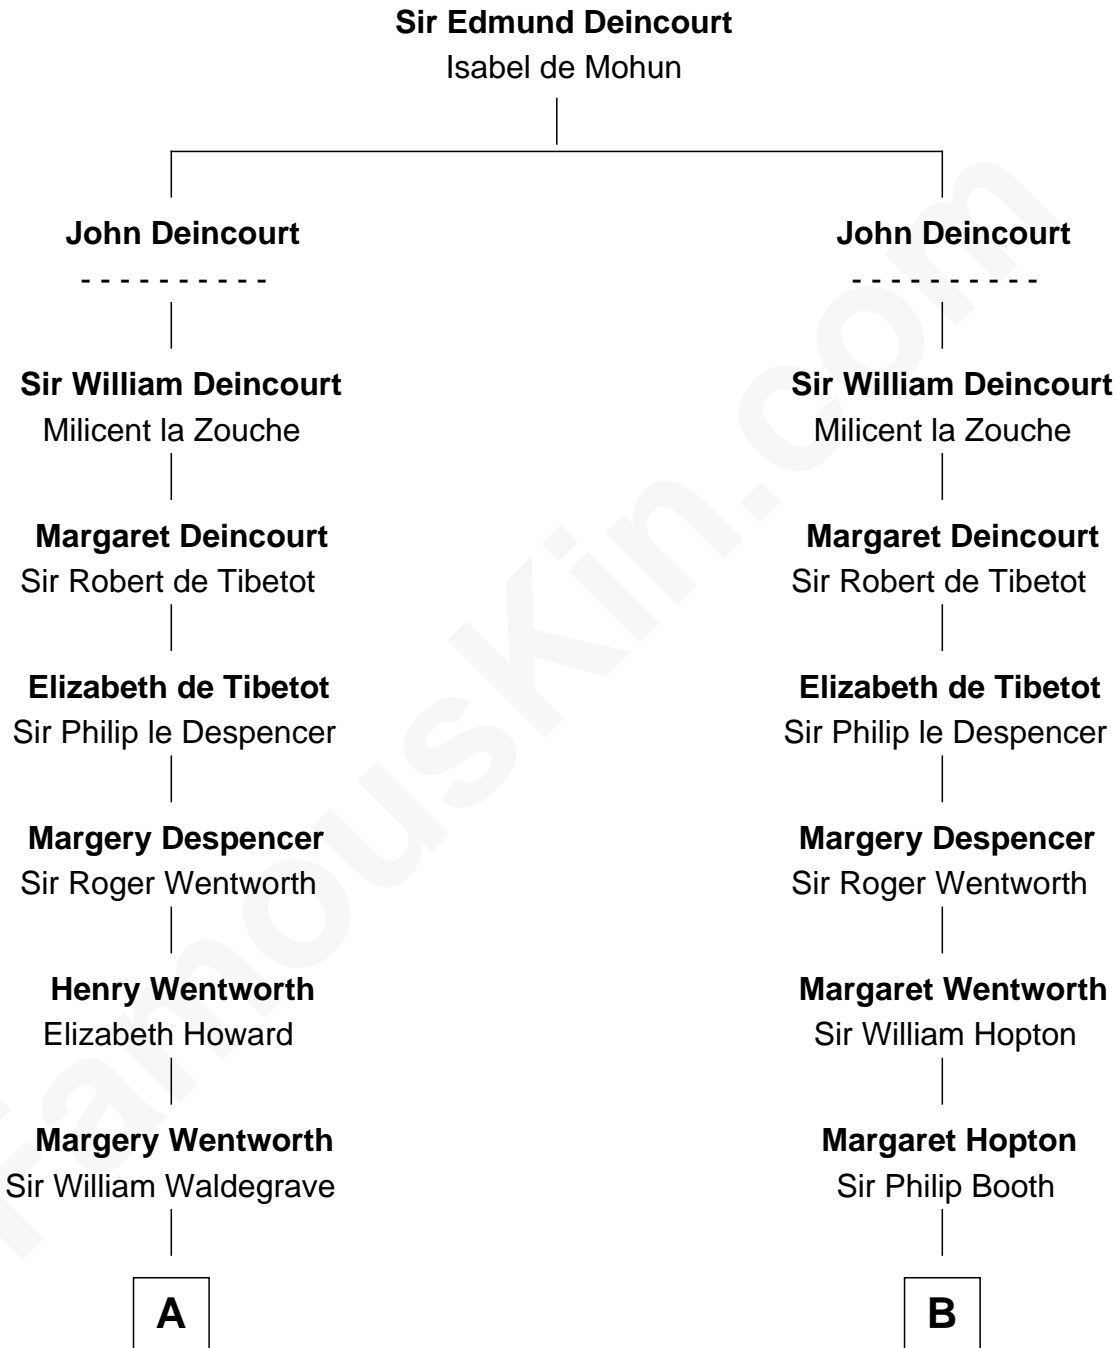

FamousKin.com

Relationship Chart of

Princess Diana

Princess of Wales

16th cousin 5 times removed of

Thomas Jefferson

3rd U.S. President and Signer of the Declaration of Independence

C

—
Frederick Spencer

Adelaide Horatia Elizabeth Seymour

—
Charles Robert Spencer

Margaret Baring

—
Albert Edward John Spencer

Cynthia Elinor Beatrix Hamilton

—
Edward John Spencer

Frances Ruth Burke Roche

—
Princess Diana

Princess of Wales

FamousKin.com