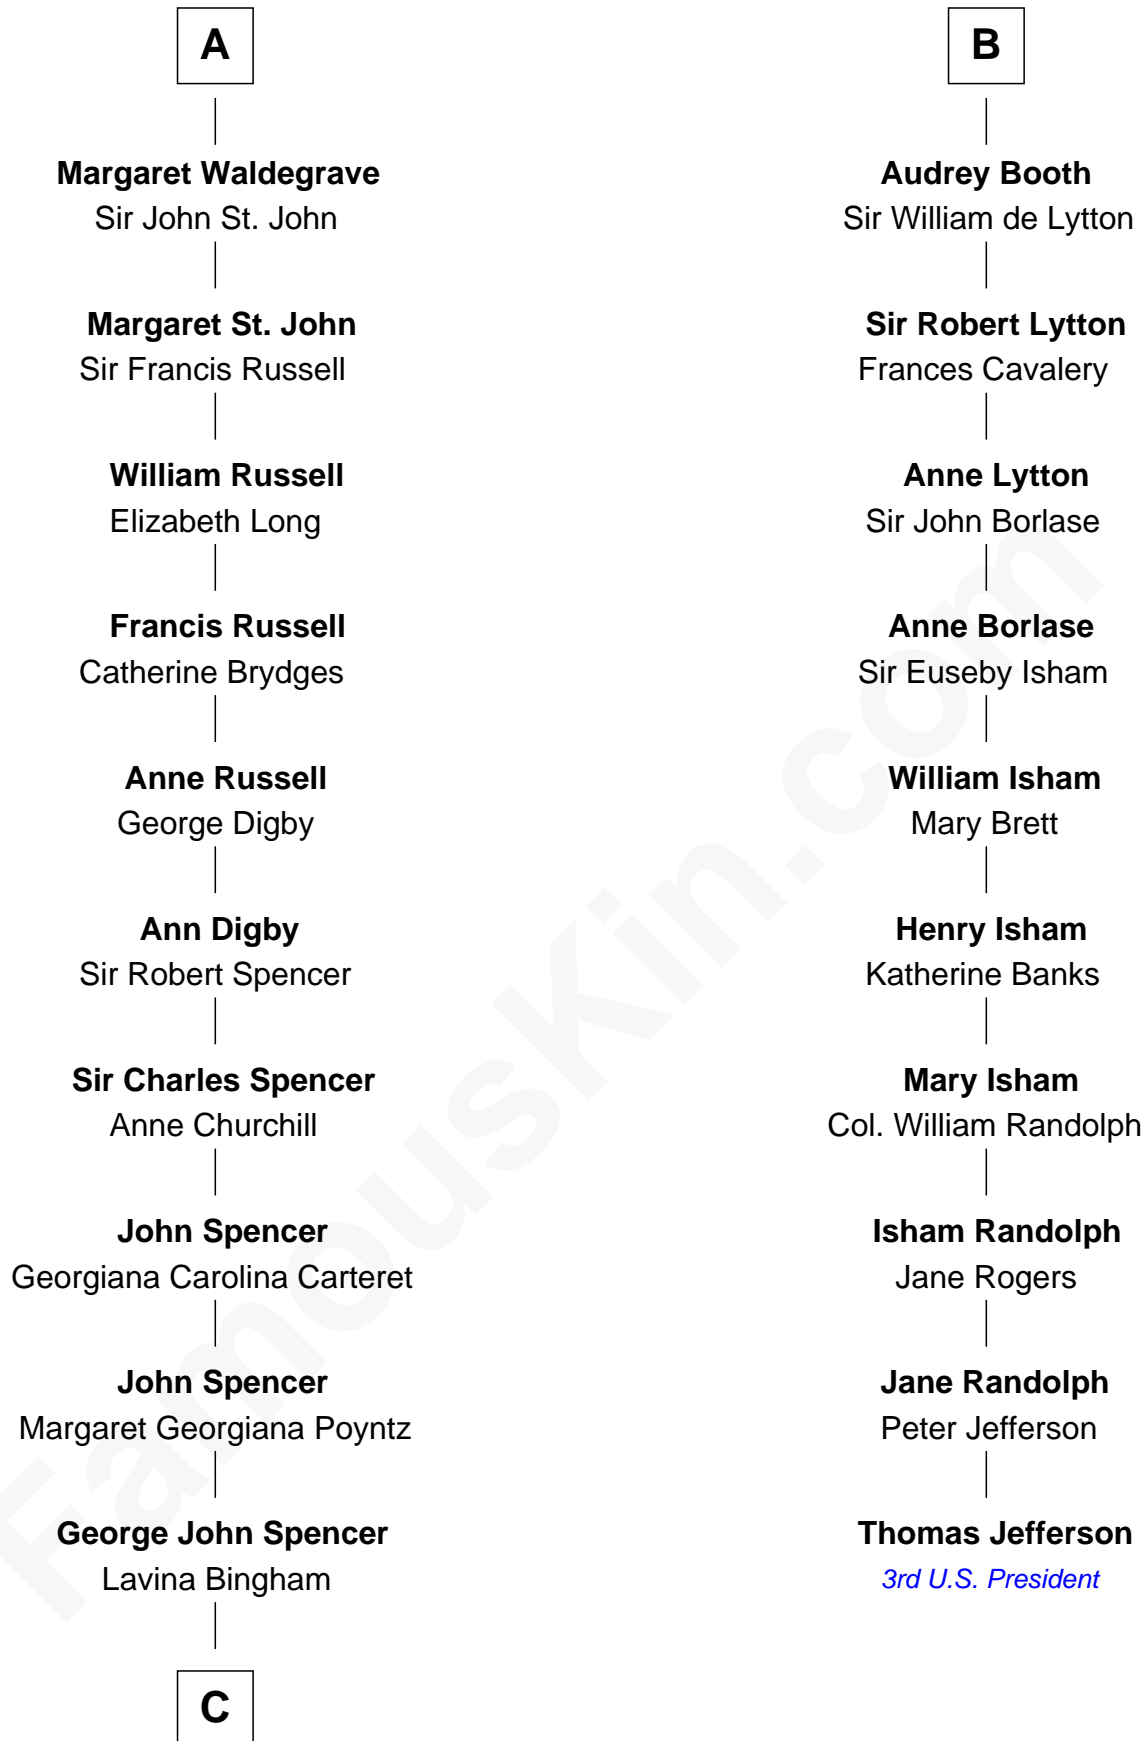

FamousKin.com

Relationship Chart of

Princess Diana

Princess of Wales

16th cousin 5 times removed of

Thomas Jefferson

3rd U.S. President and Signer of the Declaration of Independence

C

—
Frederick Spencer

Adelaide Horatia Elizabeth Seymour

—
Charles Robert Spencer

Margaret Baring

—
Albert Edward John Spencer

Cynthia Elinor Beatrix Hamilton

—
Edward John Spencer

Frances Ruth Burke Roche

—
Princess Diana

Princess of Wales

FamousKin.com