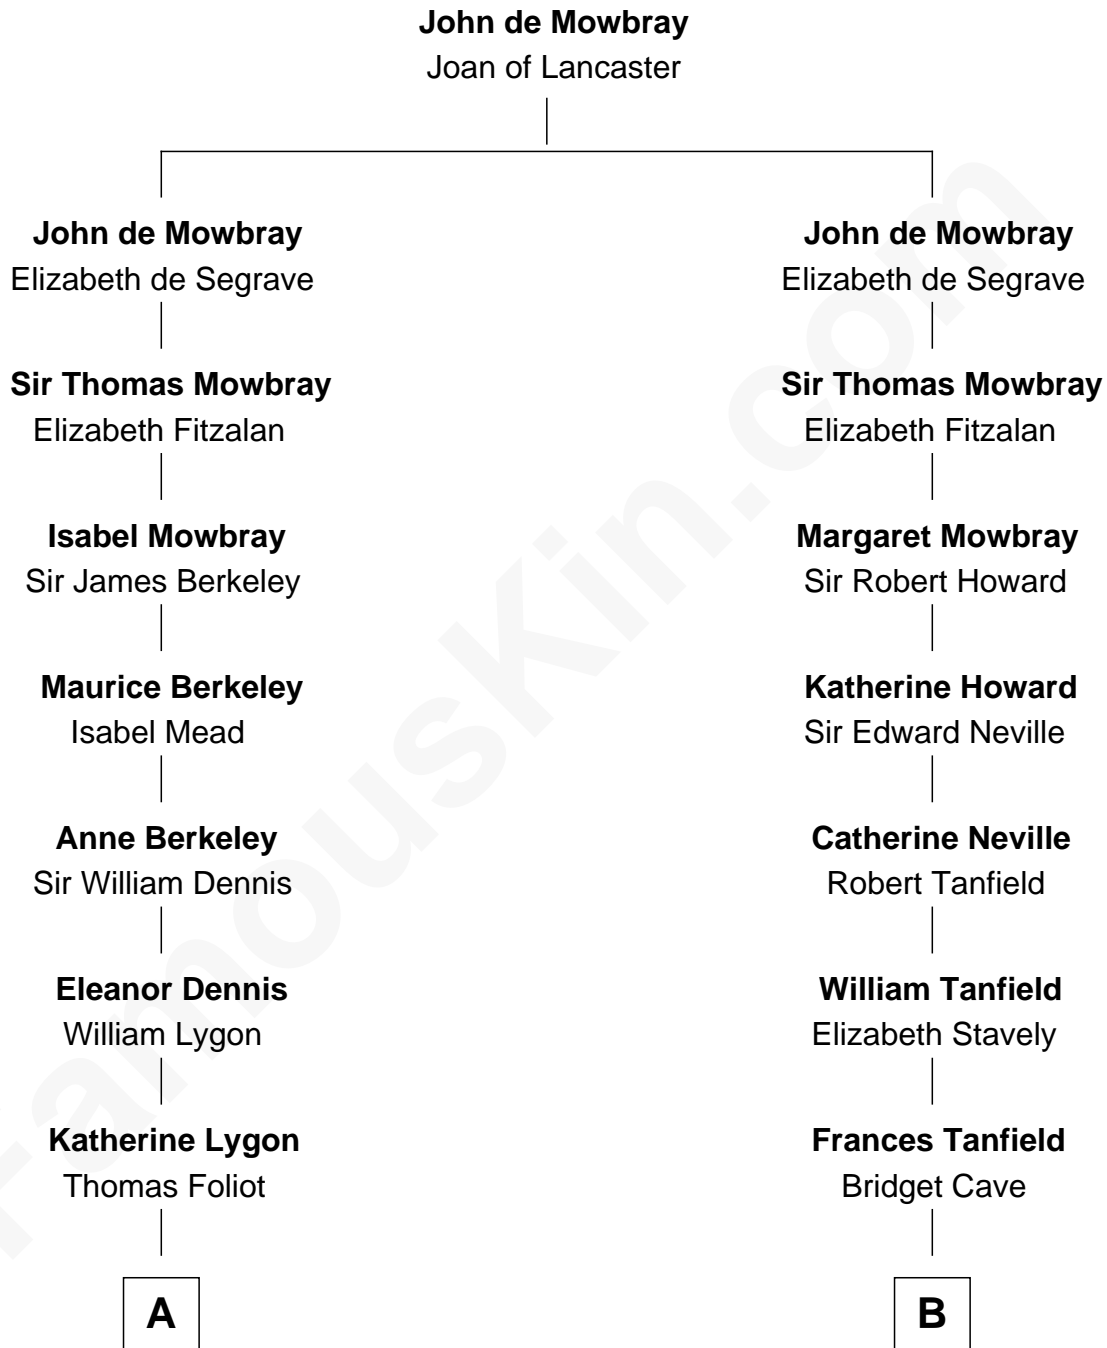

## Relationship Chart of

### Princess Diana

*Princess of Wales*

14th cousin 5 times removed of

### Thomas Jefferson

*3rd U.S. President and Signer of the Declaration of Independence*

**C**

**Albert Edward John Spencer**

Cynthia Elinor Beatrix Hamilton

**Edward John Spencer**

Frances Ruth Burke Roche

**Princess Diana**

*Princess of Wales*

FamousKin.com