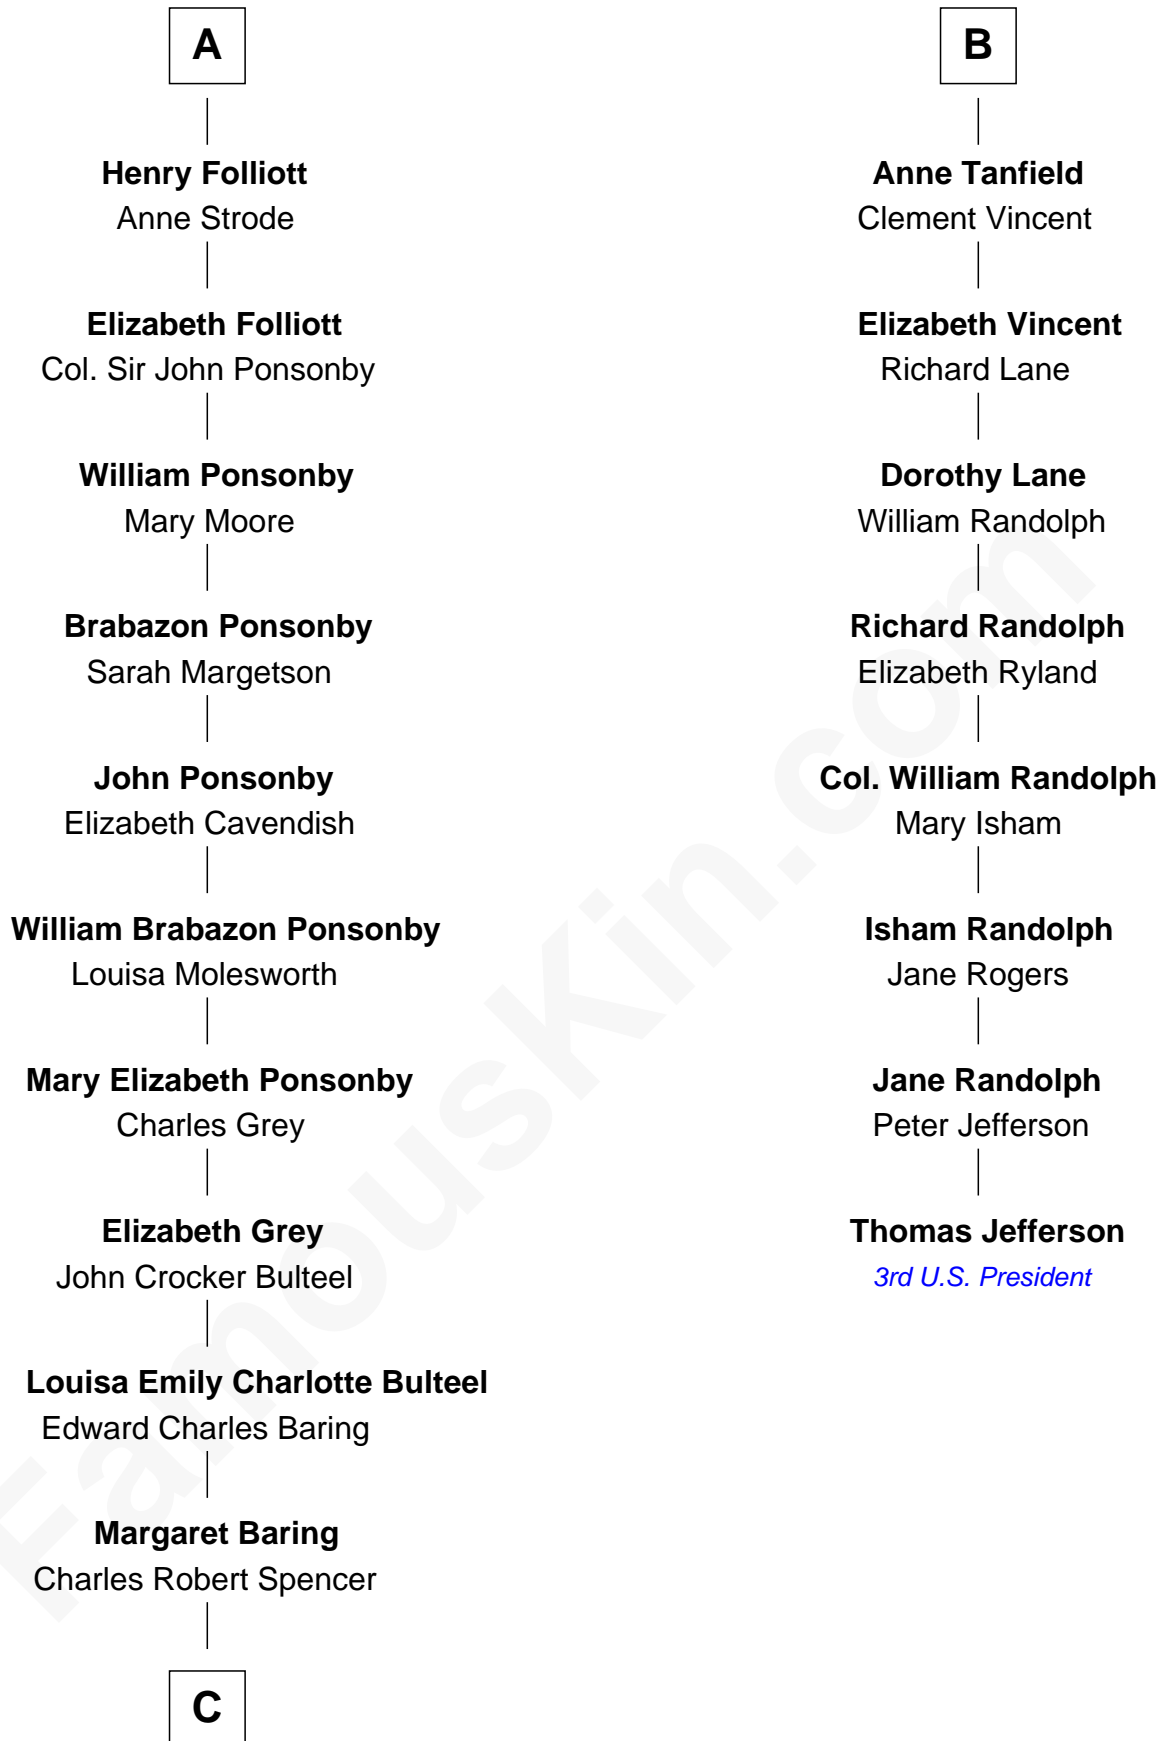

## Relationship Chart of

### Princess Diana

*Princess of Wales*

14th cousin 5 times removed of

### Thomas Jefferson

*3rd U.S. President and Signer of the Declaration of Independence*

**C**

**Albert Edward John Spencer**

Cynthia Elinor Beatrix Hamilton

**Edward John Spencer**

Frances Ruth Burke Roche

**Princess Diana**

*Princess of Wales*

FamousKin.com