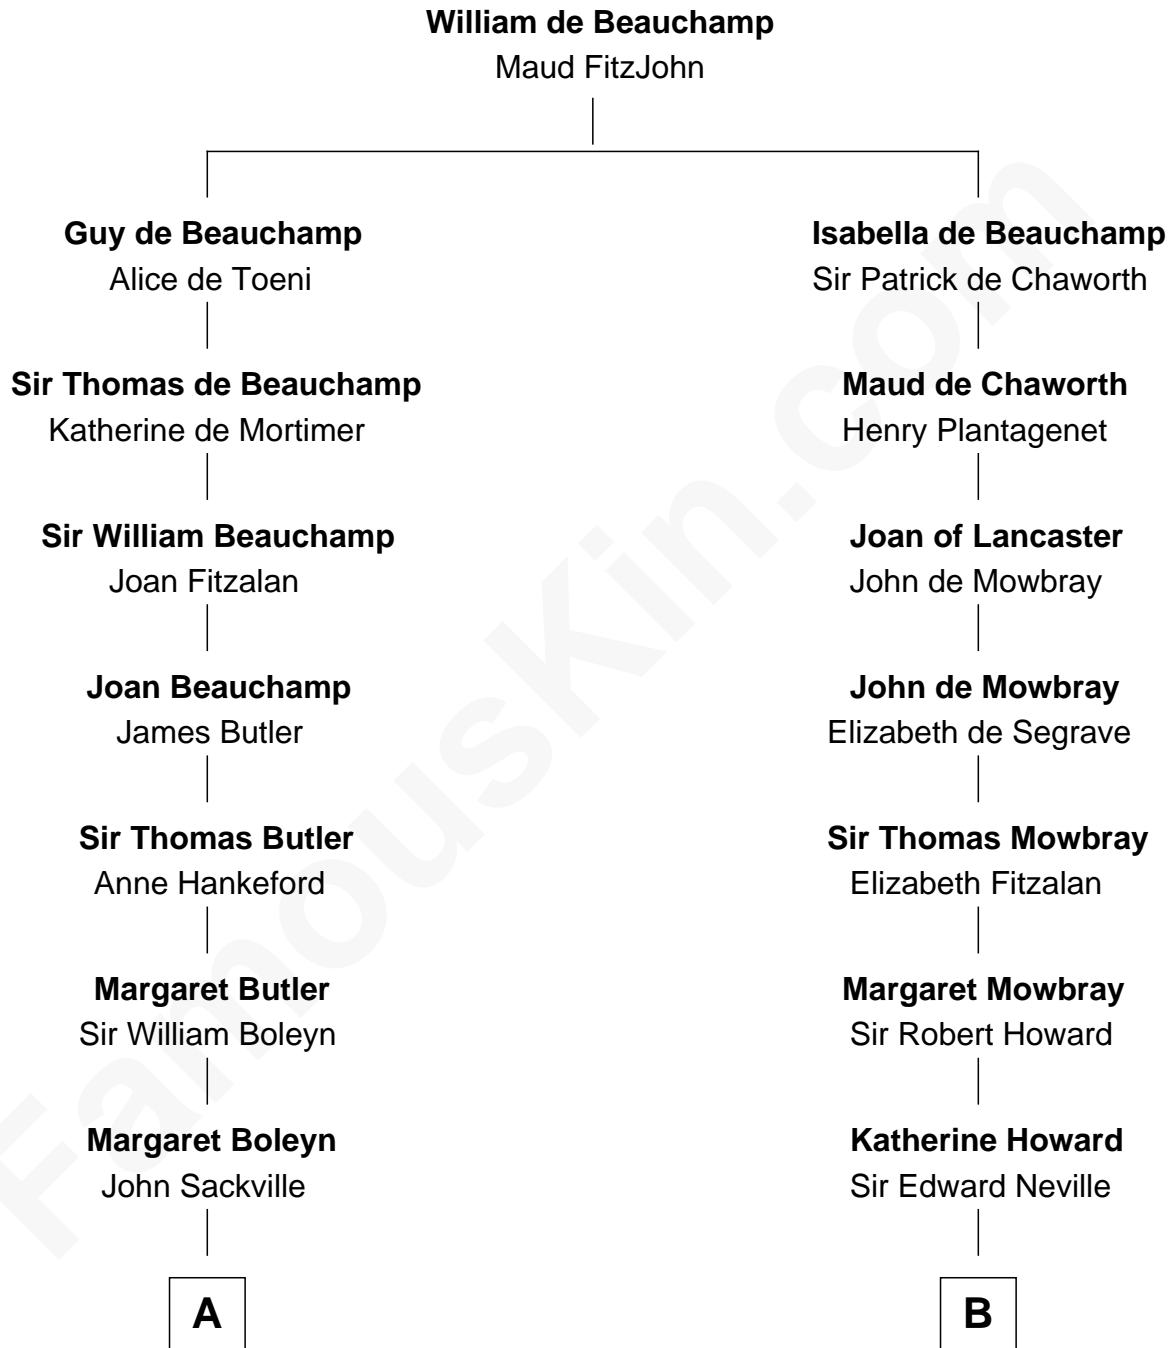

FamousKin.com

Relationship Chart of

Princess Diana

Princess of Wales

17th cousin 3 times removed of

Thomas Jefferson

3rd U.S. President and Signer of the Declaration of Independence

C

—
Charles Robert Spencer

Margaret Baring

—
Albert Edward John Spencer

Cynthia Elinor Beatrix Hamilton

—
Edward John Spencer

Frances Ruth Burke Roche

—
Princess Diana

Princess of Wales