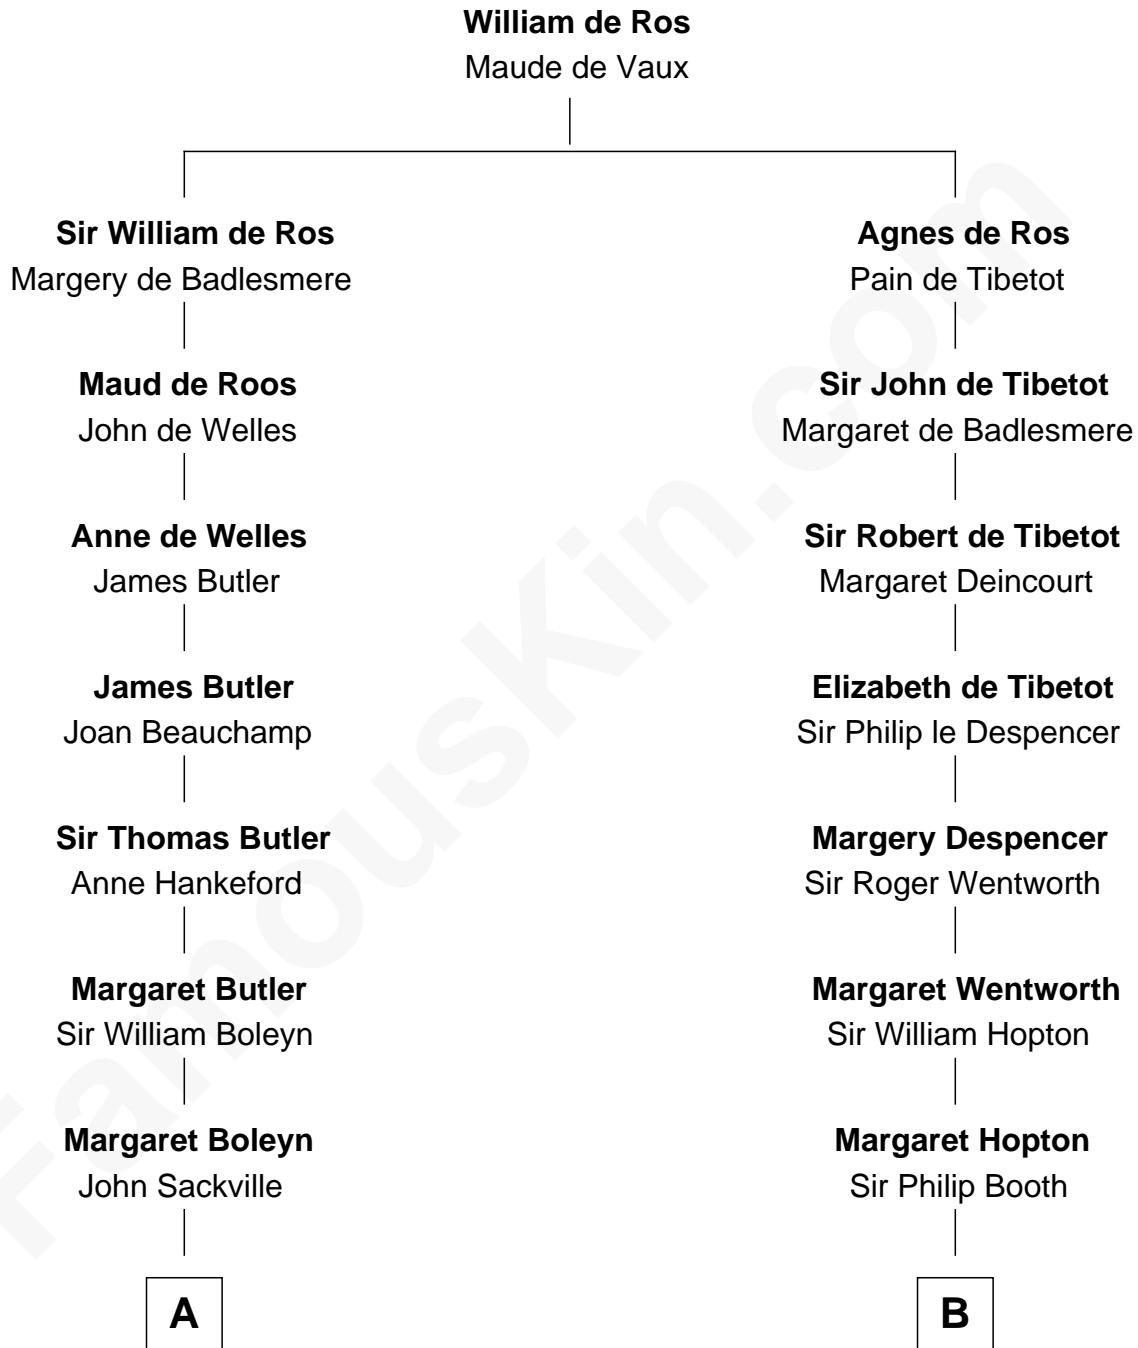

FamousKin.com

Relationship Chart of

Princess Diana

Princess of Wales

16th cousin 4 times removed of

Thomas Jefferson

3rd U.S. President and Signer of the Declaration of Independence

C

—
Charles Robert Spencer

Margaret Baring

—
Albert Edward John Spencer

Cynthia Elinor Beatrix Hamilton

—
Edward John Spencer

Frances Ruth Burke Roche

—
Princess Diana

Princess of Wales