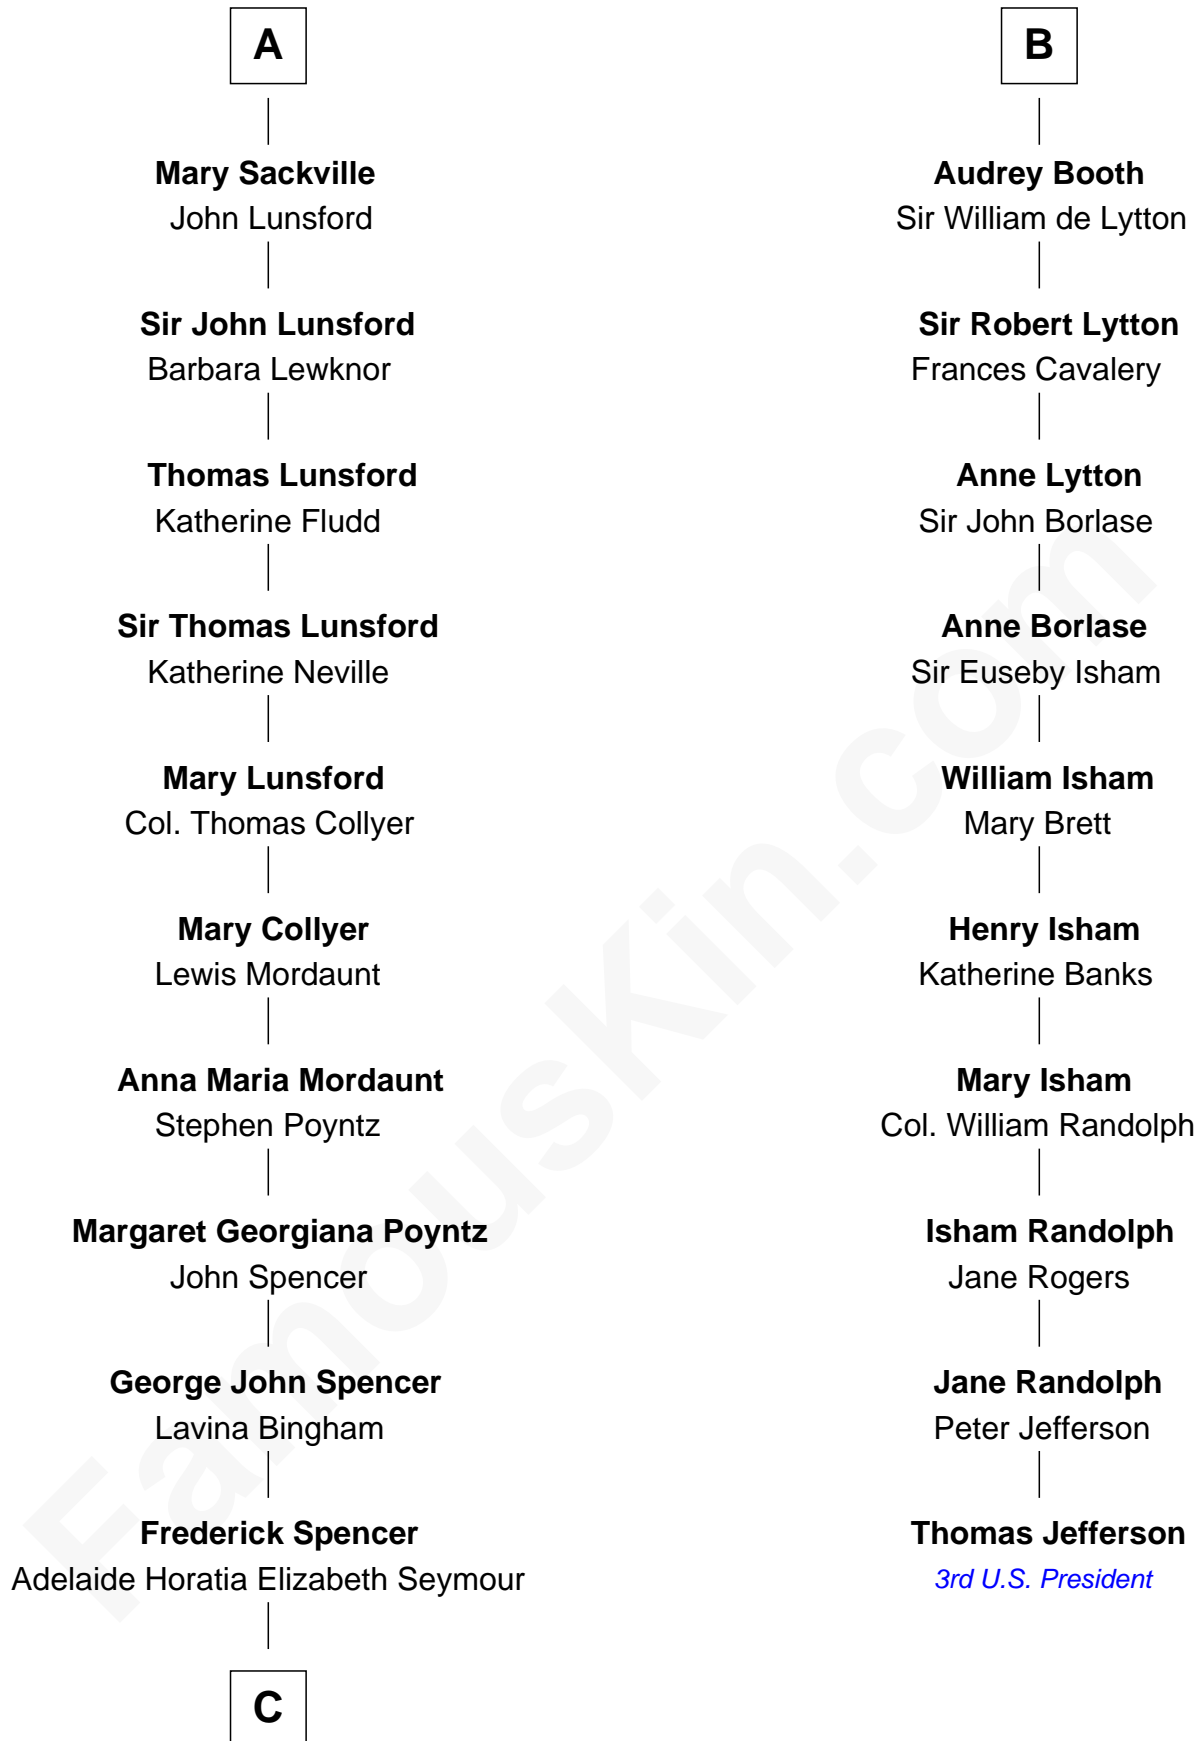

FamousKin.com

Relationship Chart of

Princess Diana

Princess of Wales

16th cousin 4 times removed of

Thomas Jefferson

3rd U.S. President and Signer of the Declaration of Independence

C

—
Charles Robert Spencer

Margaret Baring

—
Albert Edward John Spencer

Cynthia Elinor Beatrix Hamilton

—
Edward John Spencer

Frances Ruth Burke Roche

—
Princess Diana

Princess of Wales