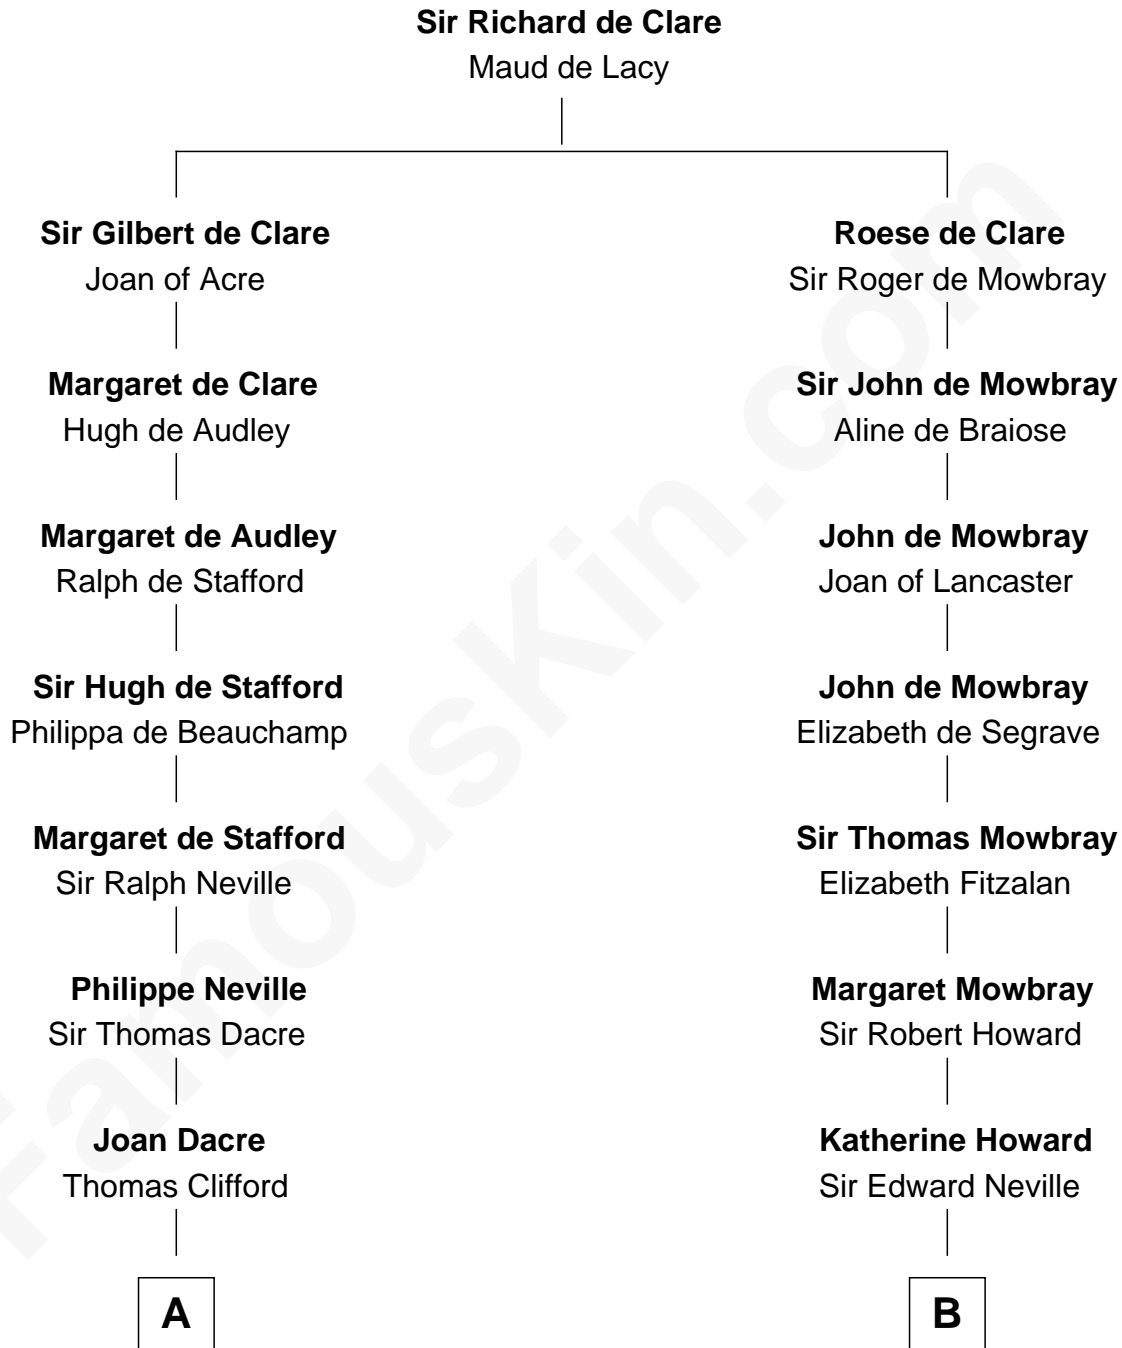

FamousKin.com

Relationship Chart of

Princess Diana

Princess of Wales

17th cousin 4 times removed of

Thomas Jefferson

3rd U.S. President and Signer of the Declaration of Independence

C

Adelaide Horatia Elizabeth Seymour

Frederick Spencer

Charles Robert Spencer

Margaret Baring

Albert Edward John Spencer

Cynthia Elinor Beatrix Hamilton

Edward John Spencer

Frances Ruth Burke Roche

Princess Diana

Princess of Wales

FamousKin.com