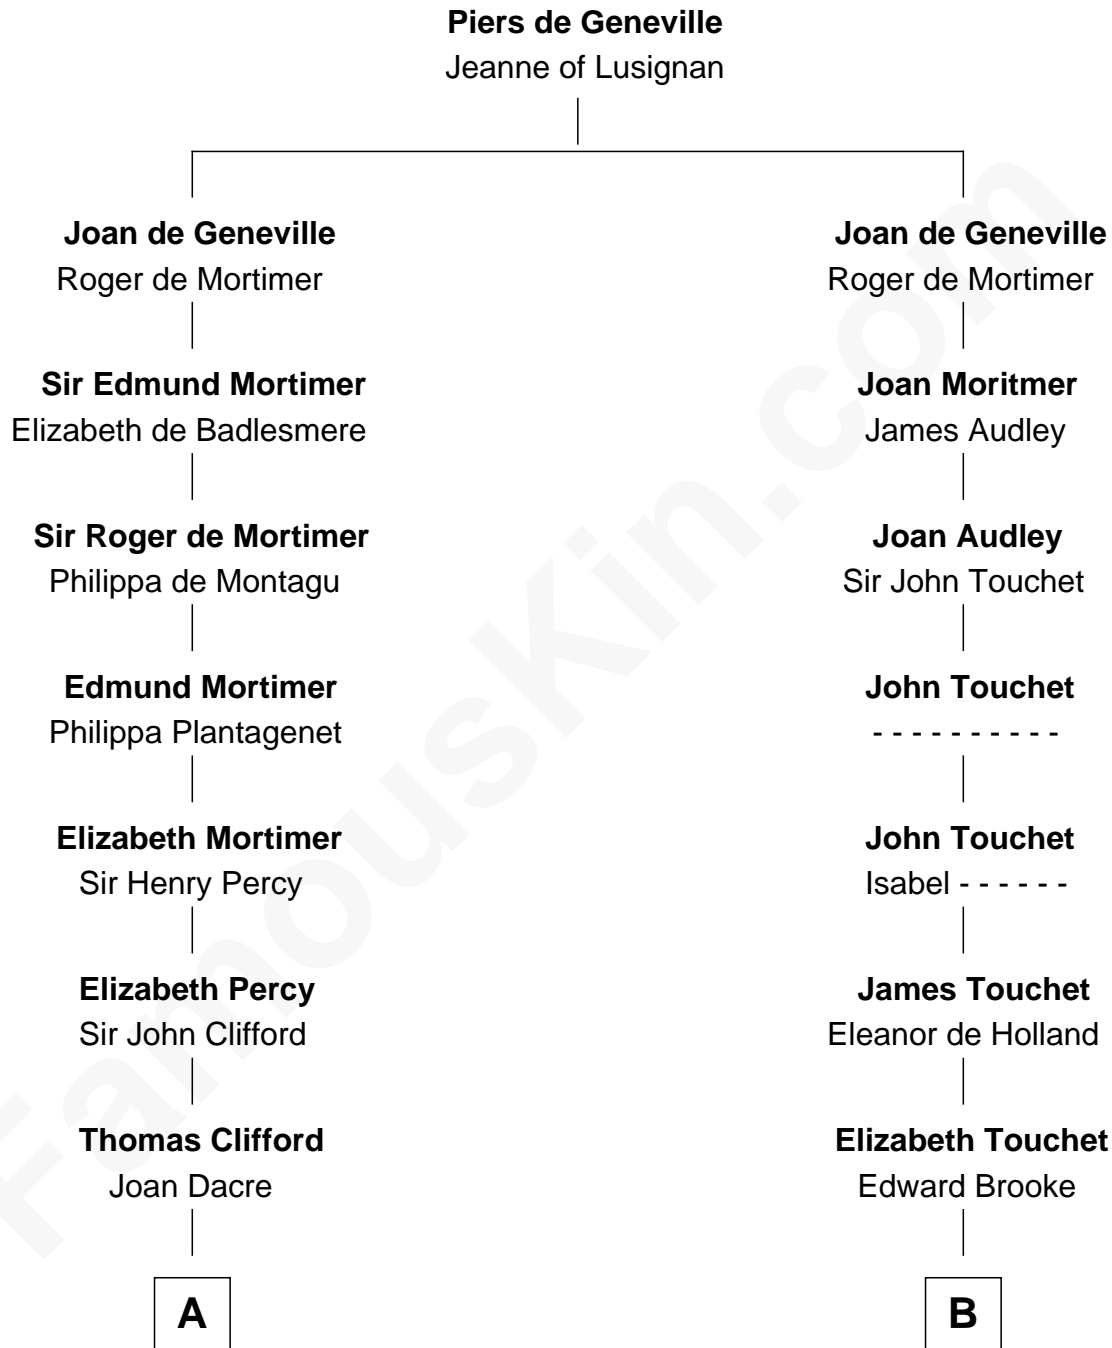

FamousKin.com

Relationship Chart of

Princess Diana

Princess of Wales

18th cousin 3 times removed of

Thomas Jefferson

3rd U.S. President and Signer of the Declaration of Independence

C

Adelaide Horatia Elizabeth Seymour

Frederick Spencer

Charles Robert Spencer

Margaret Baring

Albert Edward John Spencer

Cynthia Elinor Beatrix Hamilton

Edward John Spencer

Frances Ruth Burke Roche

Princess Diana

Princess of Wales

D

Jane Randolph

Peter Jefferson

Thomas Jefferson

3rd U.S. President

FamousKin.com