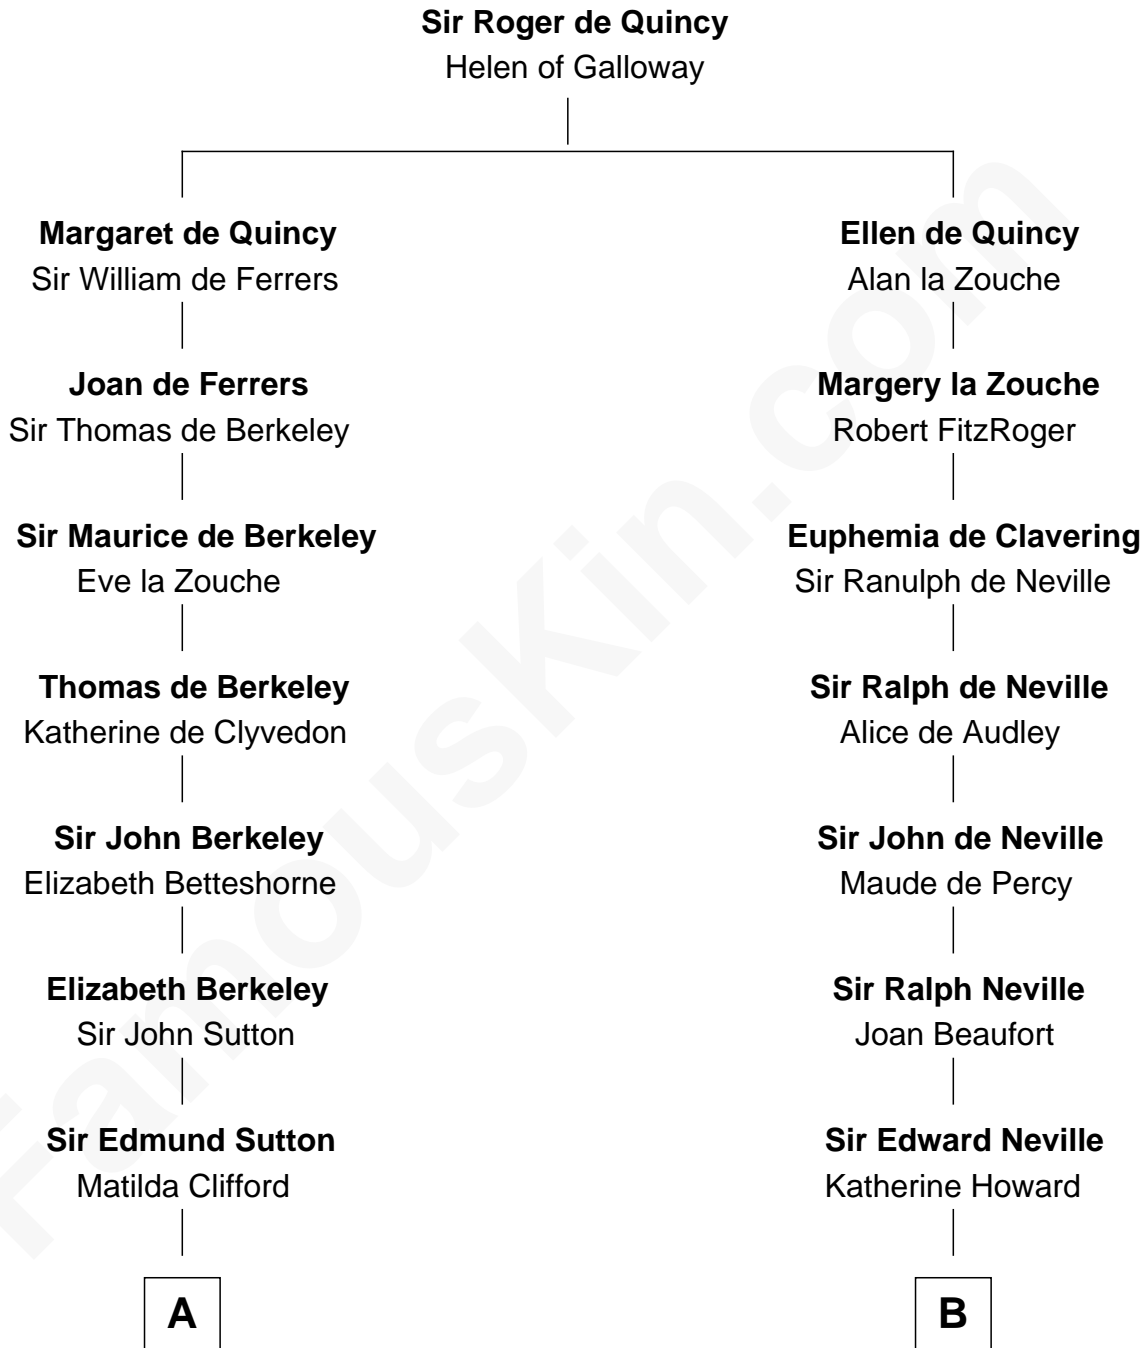

## Relationship Chart of

### Princess Diana

*Princess of Wales*

17th cousin 3 times removed of

### Thomas Jefferson

*3rd U.S. President and Signer of the Declaration of Independence*

**C**

—  
**Charles Robert Spencer**

Margaret Baring

—  
**Albert Edward John Spencer**

Cynthia Elinor Beatrix Hamilton

—  
**Edward John Spencer**

Frances Ruth Burke Roche

—  
**Princess Diana**

*Princess of Wales*

FamousKin.com