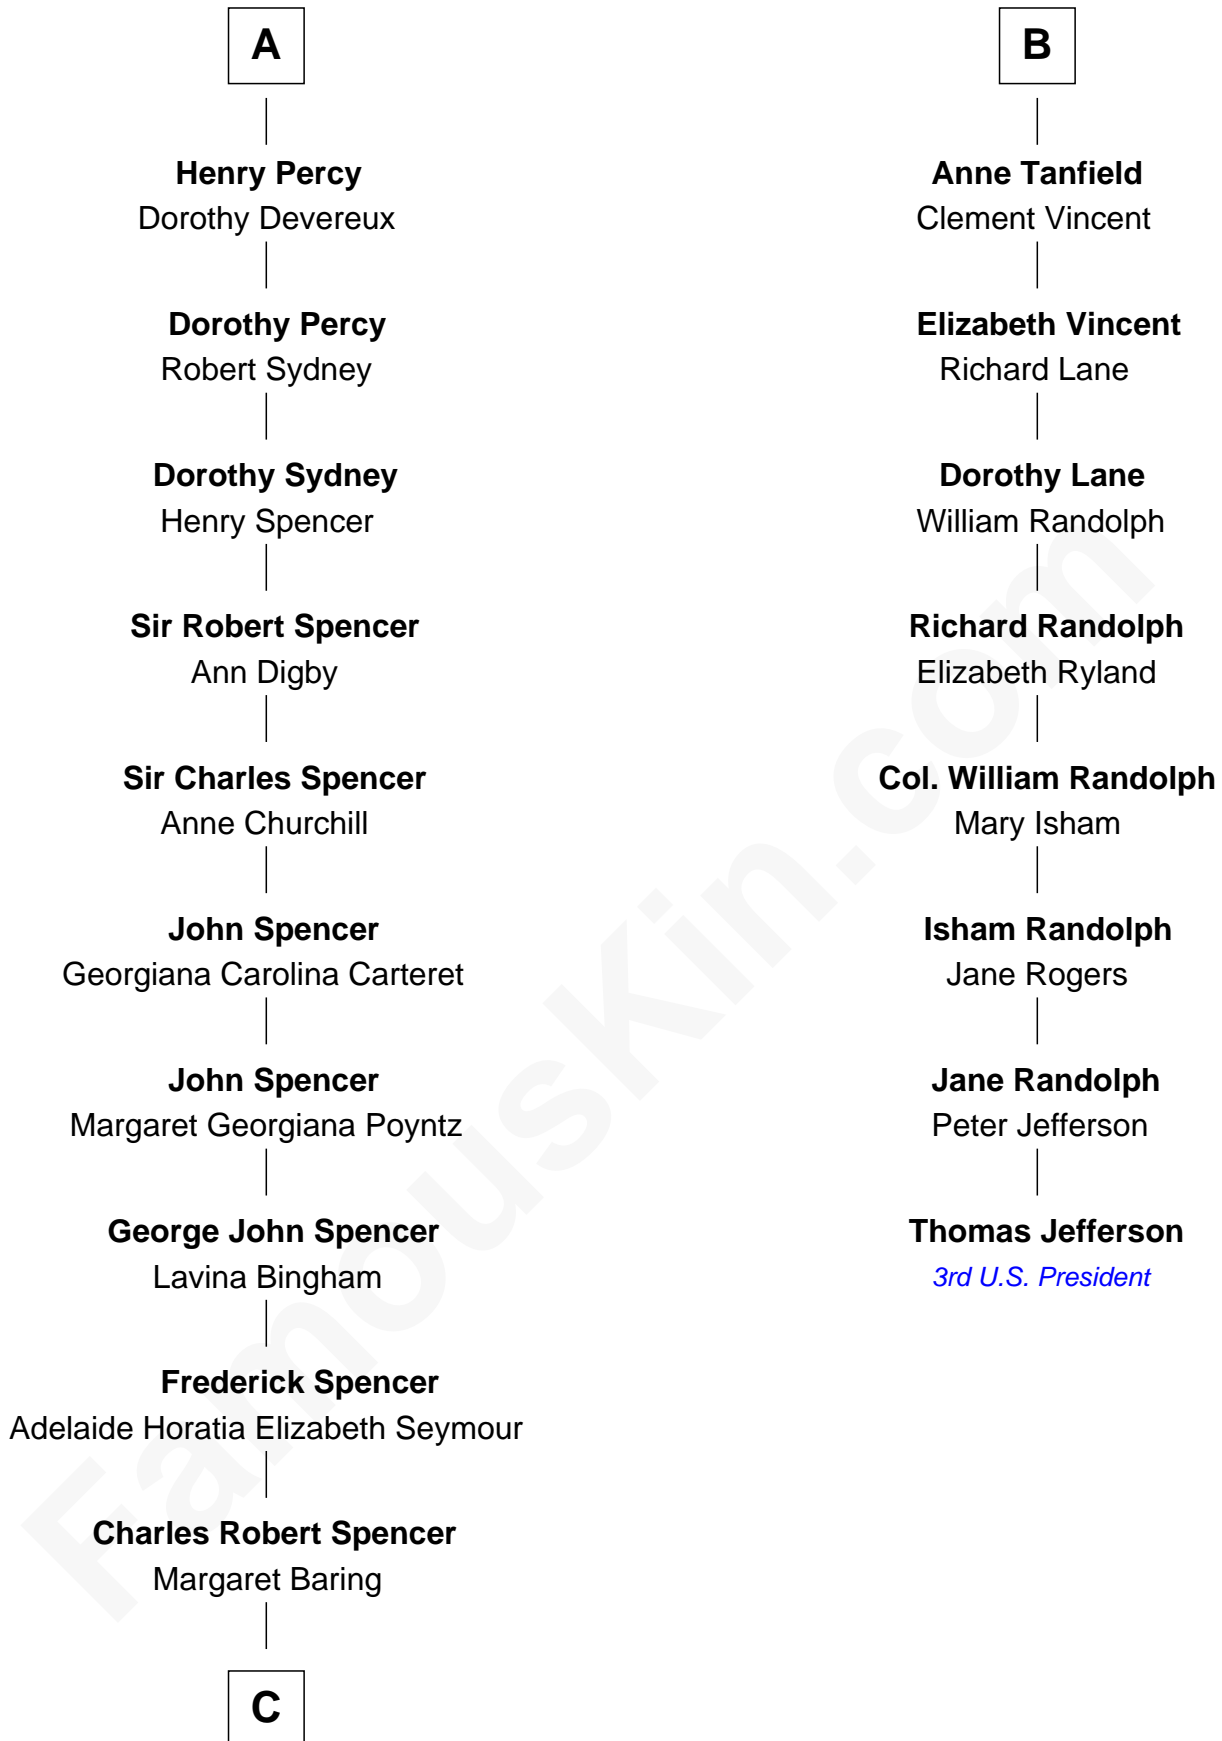

## Relationship Chart of

### Princess Diana

*Princess of Wales*

14th cousin 5 times removed of

### Thomas Jefferson

*3rd U.S. President and Signer of the Declaration of Independence*

**C**

—  
**Albert Edward John Spencer**

Cynthia Elinor Beatrix Hamilton

—  
**Edward John Spencer**

Frances Ruth Burke Roche

—  
**Princess Diana**

*Princess of Wales*

FamousKin.com