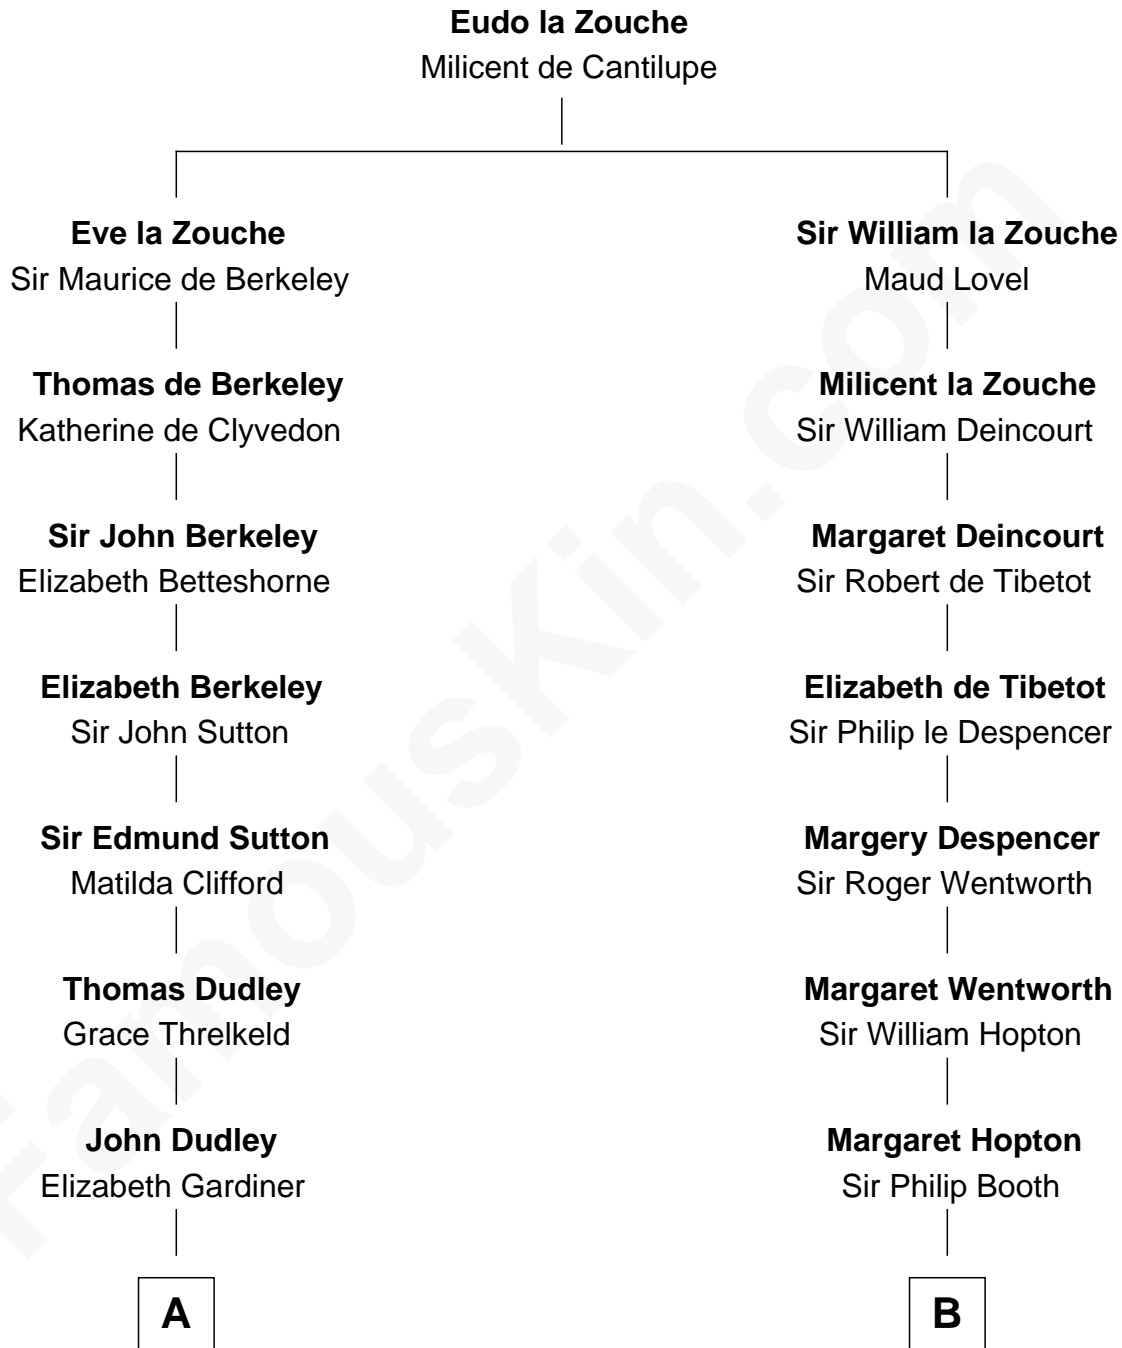

FamousKin.com

Relationship Chart of

Princess Diana

Princess of Wales

16th cousin 2 times removed of

Thomas Jefferson

3rd U.S. President and Signer of the Declaration of Independence

C

Edward John Spencer
Frances Ruth Burke Roche

Princess Diana
Princess of Wales

FamousKin.com