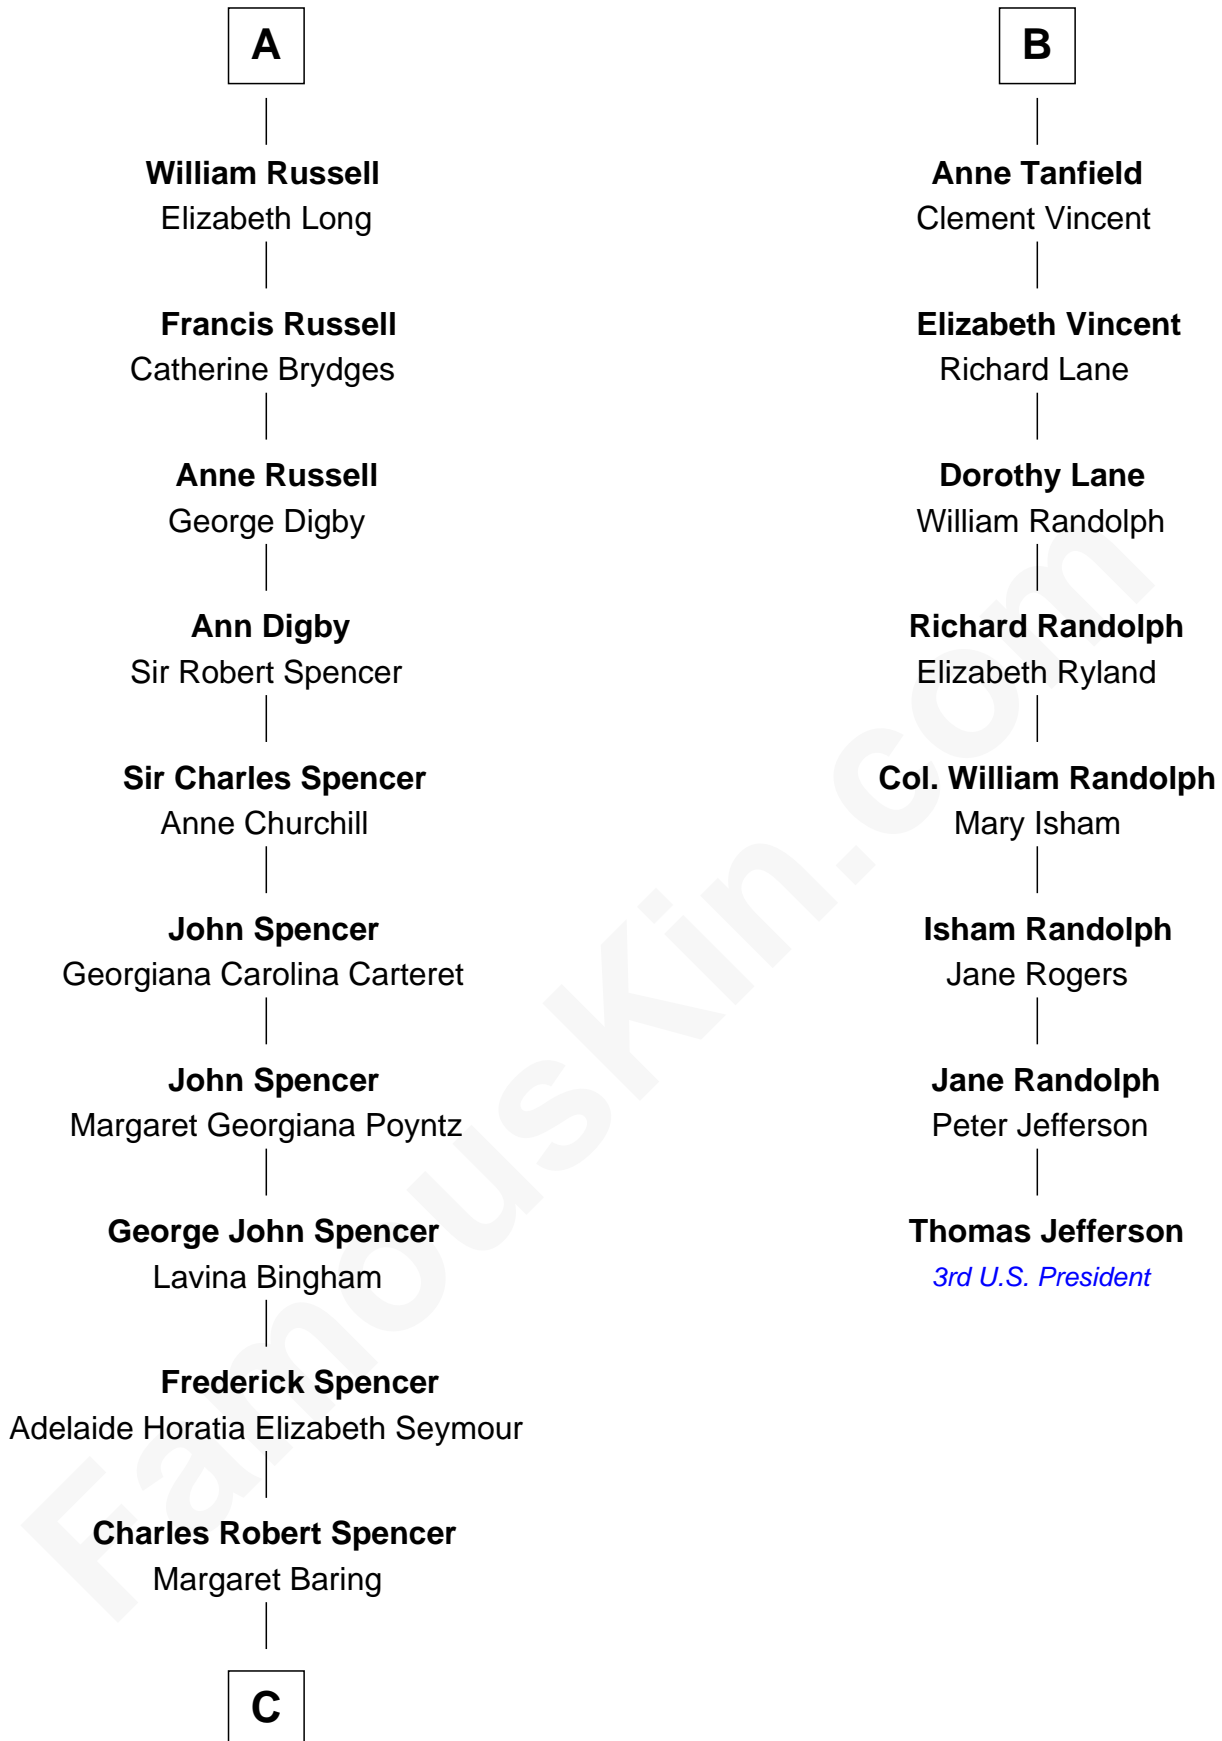

## Relationship Chart of

### Princess Diana

*Princess of Wales*

14th cousin 5 times removed of

### Thomas Jefferson

*3rd U.S. President and Signer of the Declaration of Independence*

**Sir John Howard**

Alice de Bois

**C**

—  
**Albert Edward John Spencer**  
Cynthia Elinor Beatrix Hamilton

—  
**Edward John Spencer**  
Frances Ruth Burke Roche

—  
**Princess Diana**  
*Princess of Wales*

FamousKin.com