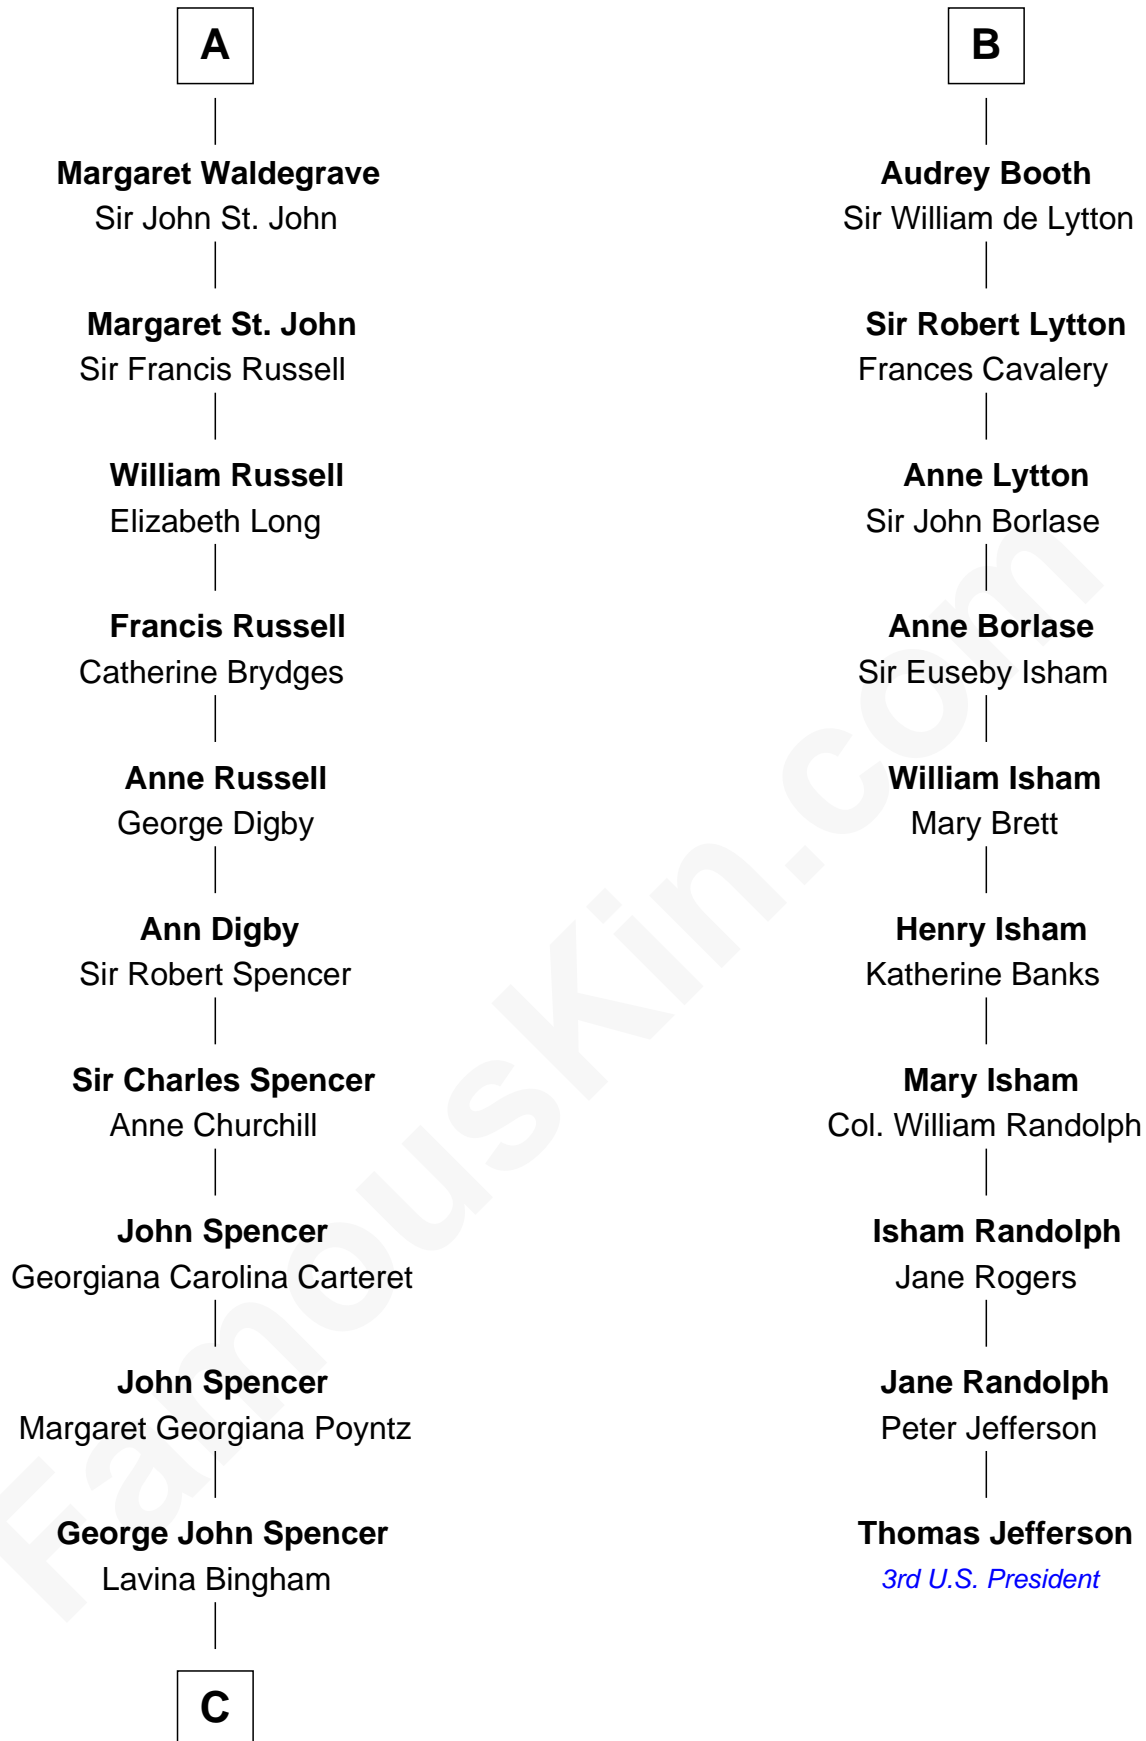

FamousKin.com

Relationship Chart of

Princess Diana

Princess of Wales

16th cousin 5 times removed of

Thomas Jefferson

3rd U.S. President and Signer of the Declaration of Independence

Sir Robert de Tibetot

Eve de Chaworth

C

—
Frederick Spencer

Adelaide Horatia Elizabeth Seymour

—
Charles Robert Spencer

Margaret Baring

—
Albert Edward John Spencer

Cynthia Elinor Beatrix Hamilton

—
Edward John Spencer

Frances Ruth Burke Roche

—
Princess Diana

Princess of Wales

FamousKin.com