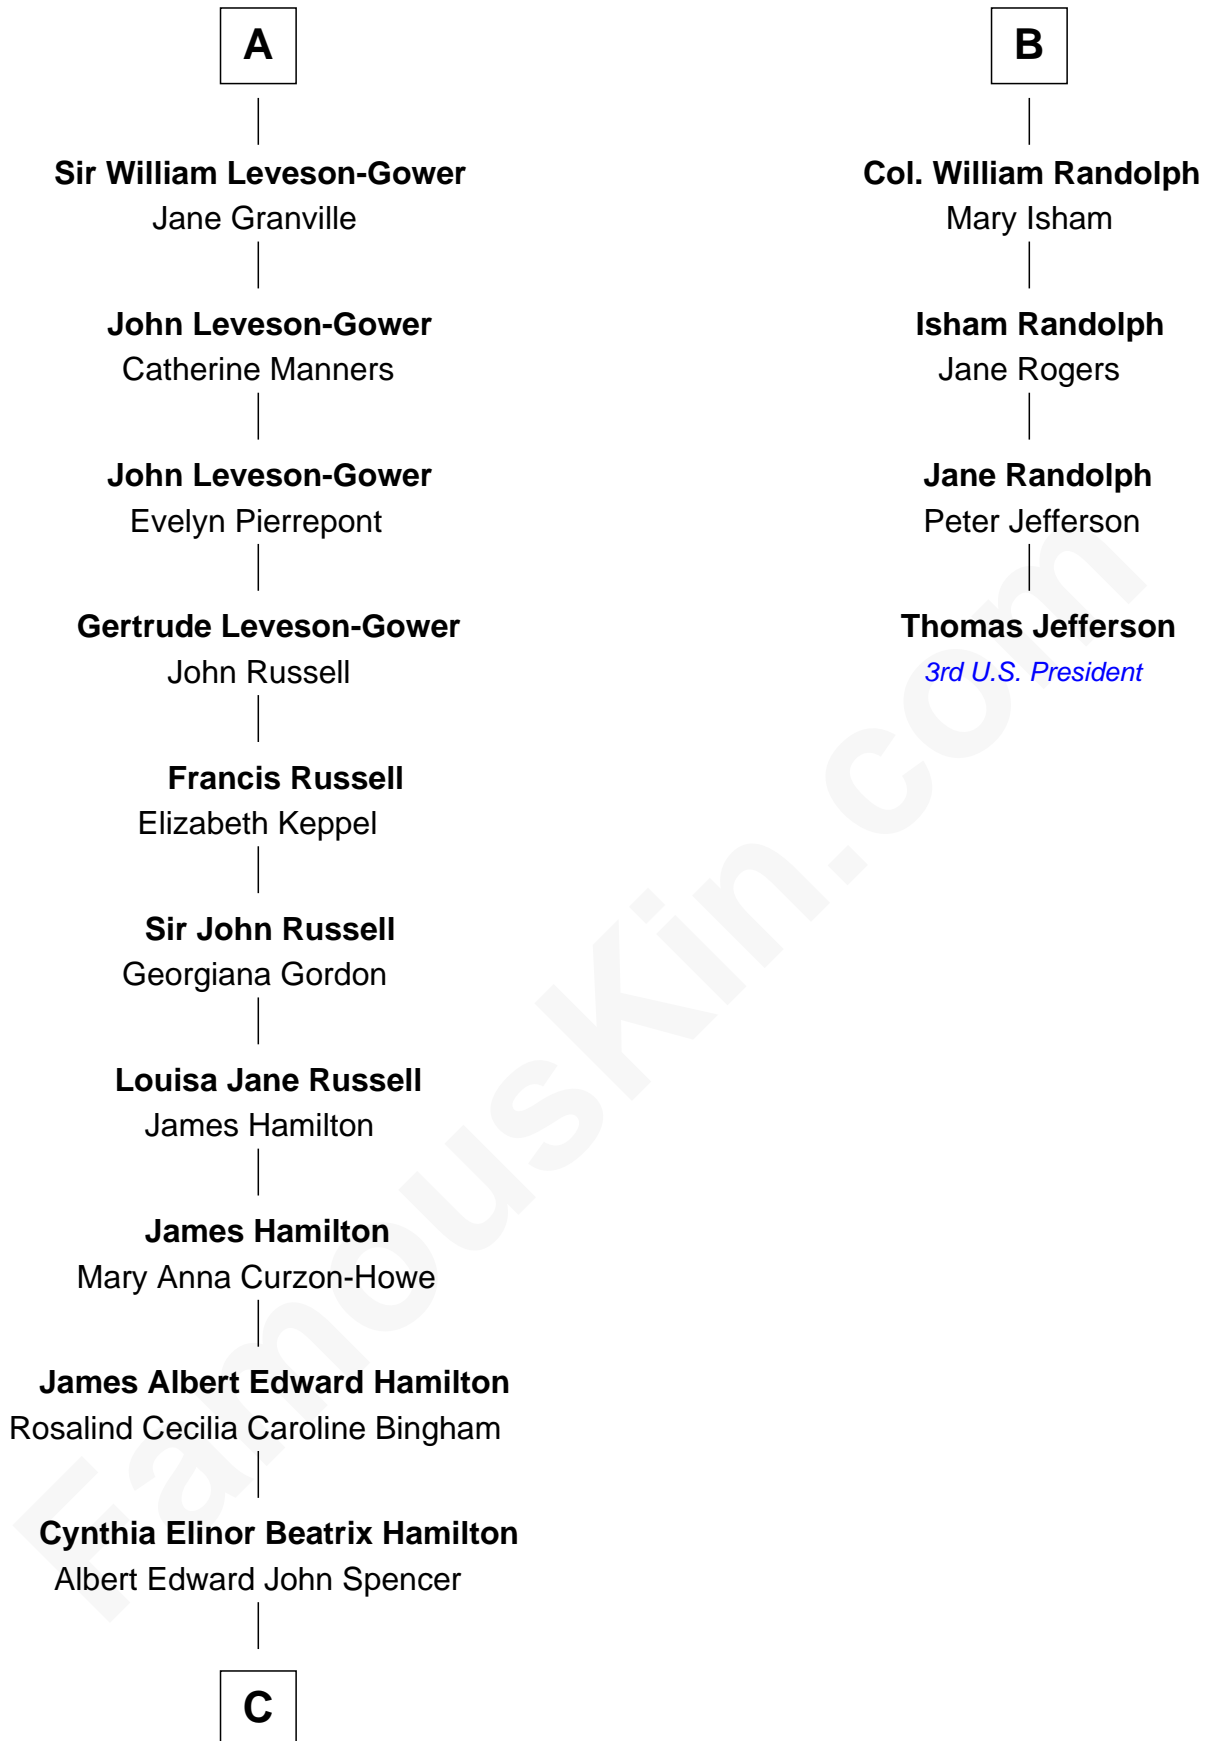

FamousKin.com

Relationship Chart of

Princess Diana

Princess of Wales

10th cousin 8 times removed of

Thomas Jefferson

3rd U.S. President and Signer of the Declaration of Independence

C

Edward John Spencer
Frances Ruth Burke Roche

Princess Diana
Princess of Wales

FamousKin.com