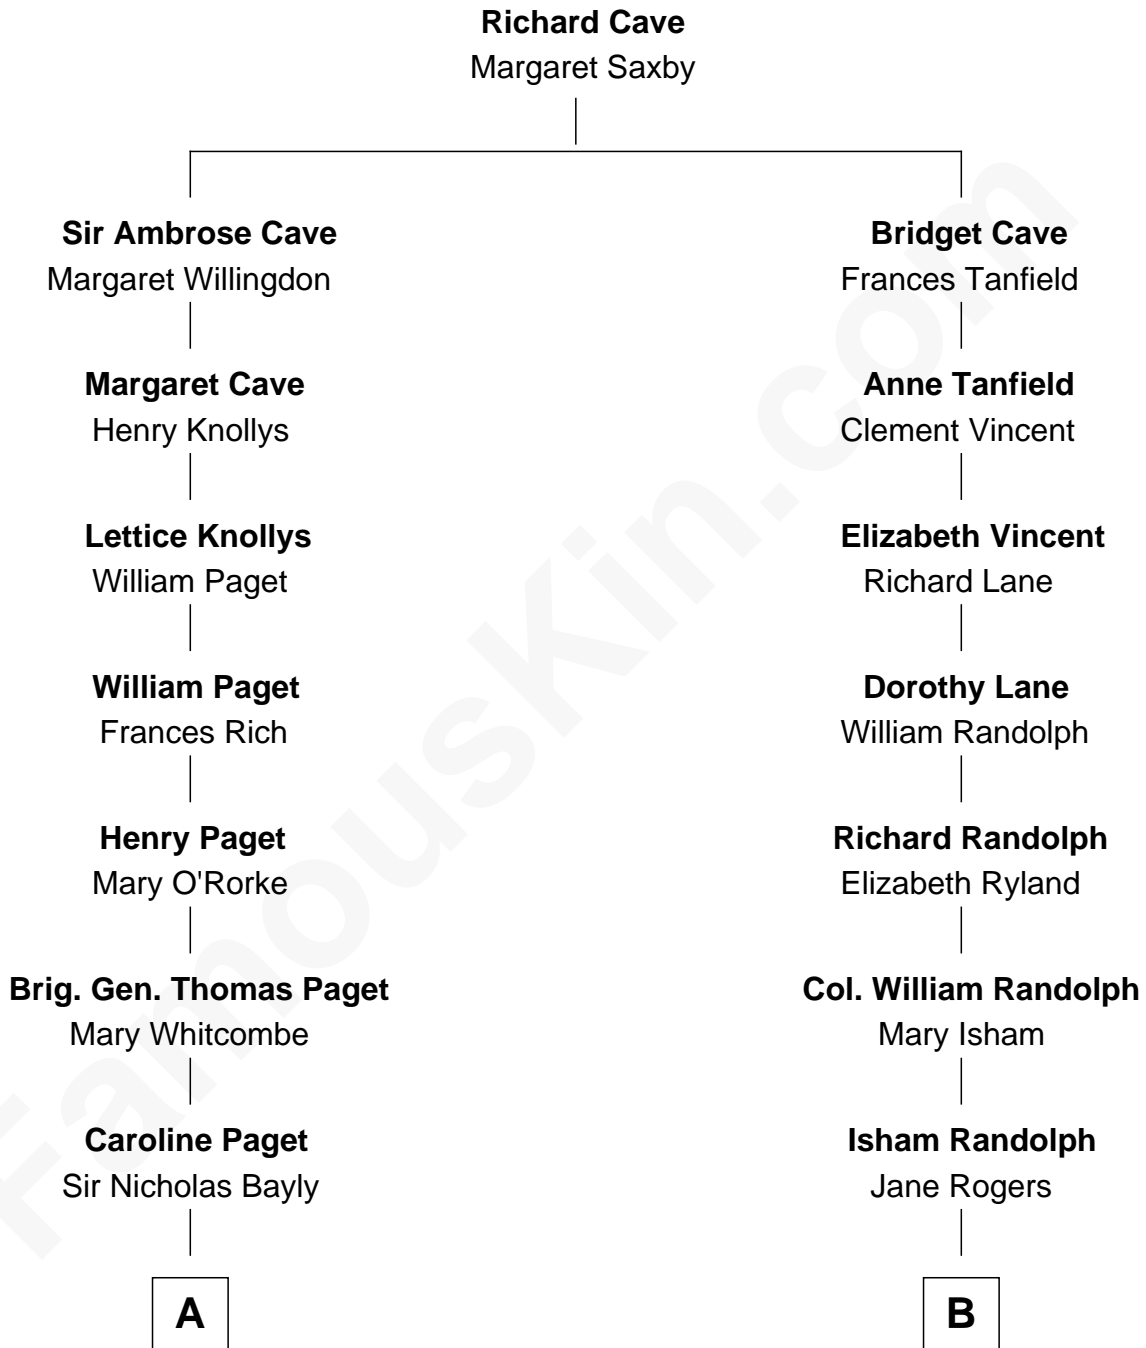

FamousKin.com Relationship Chart of

Princess Diana

Princess of Wales

8th cousin 6 times removed of

Thomas Jefferson

3rd U.S. President and Signer of the Declaration of Independence

A

Henry Bayly alias Paget

Jane Champagné

Henry William Paget

Lady Caroline Elizabeth Villiers

Lady Caroline Paget

Charles Gordon-Lennox

Cecilia Catherine Gordon-Lennox

Charles George Bingham

Rosalind Cecilia Caroline Bingham

James Albert Edward Hamilton

Cynthia Elinor Beatrix Hamilton

Albert Edward John Spencer

Edward John Spencer

Frances Ruth Burke Roche

Princess Diana

Princess of Wales

B