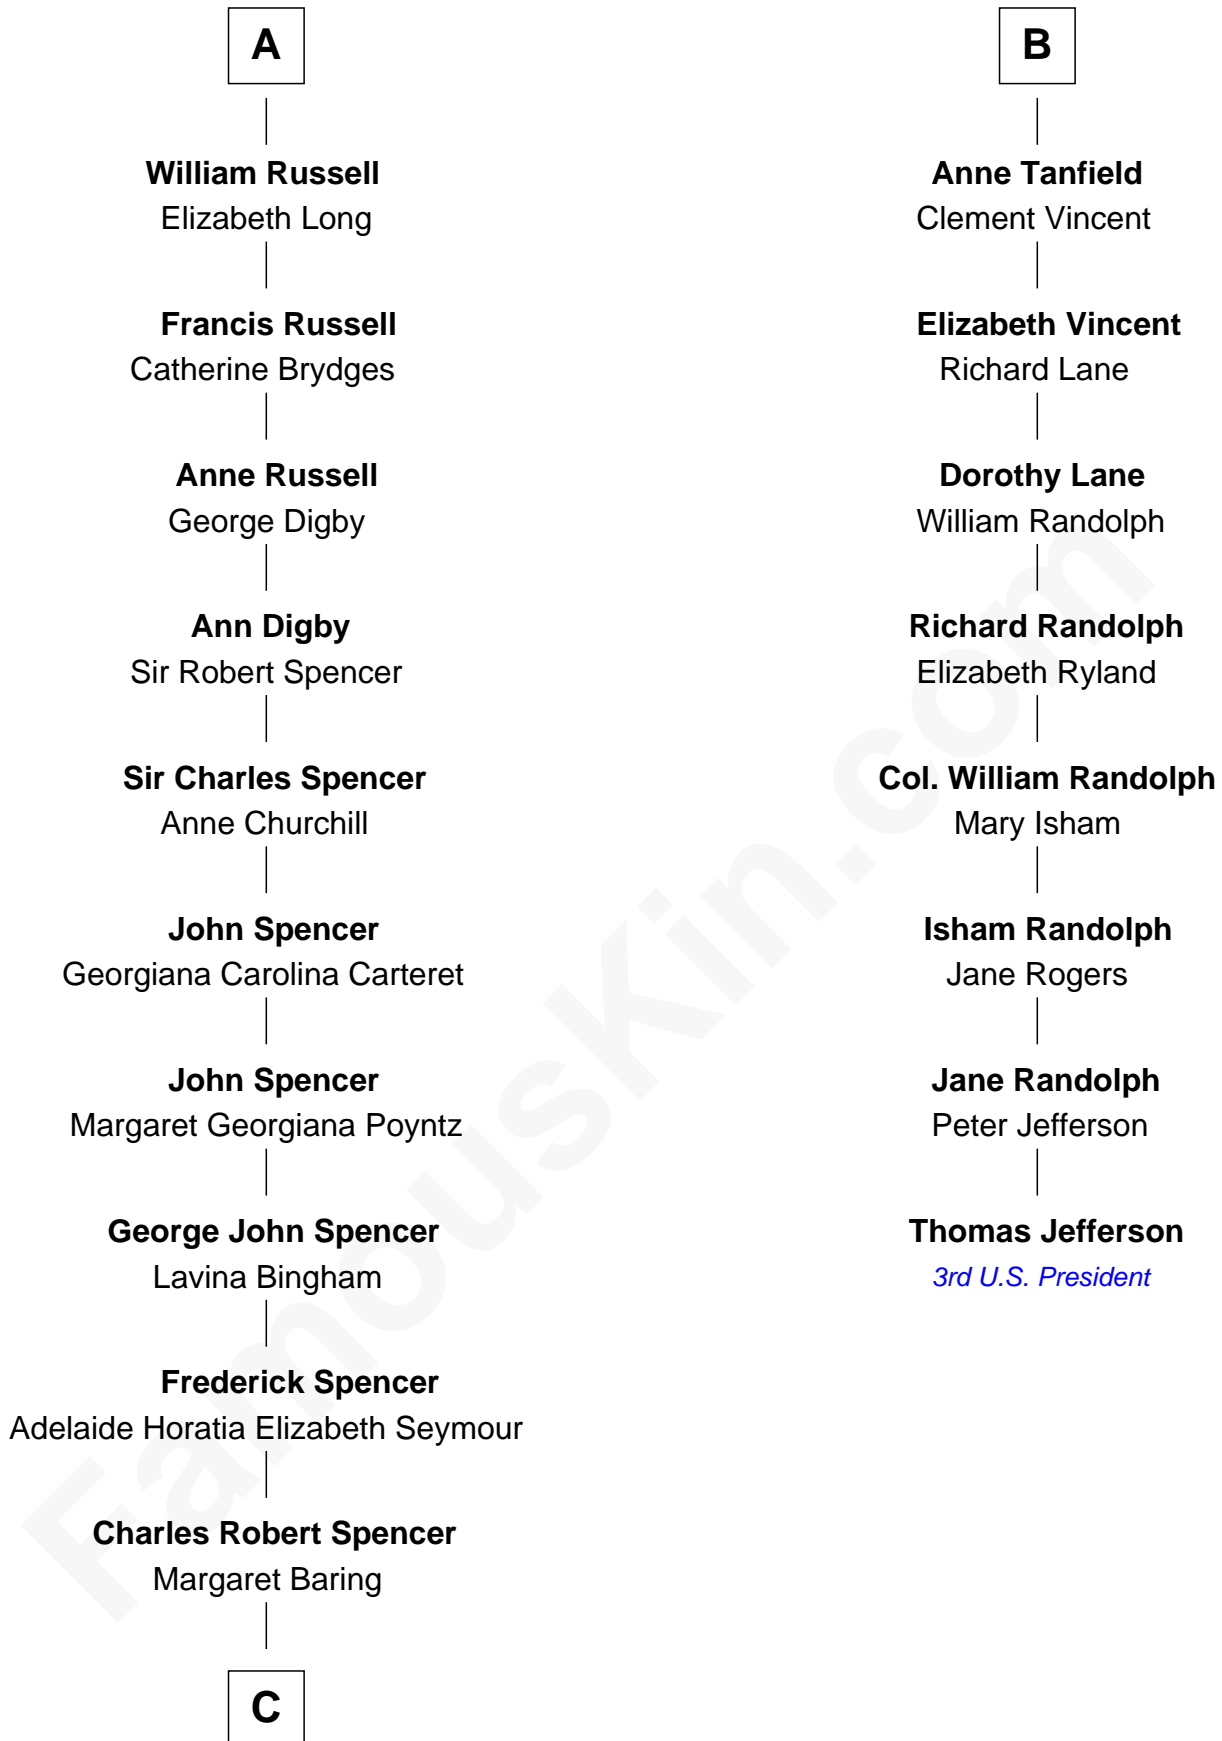

FamousKin.com

Relationship Chart of

Princess Diana

Princess of Wales

14th cousin 5 times removed of

Thomas Jefferson

3rd U.S. President and Signer of the Declaration of Independence

William Mylde

C

—
Albert Edward John Spencer

Cynthia Elinor Beatrix Hamilton

—
Edward John Spencer

Frances Ruth Burke Roche

—
Princess Diana

Princess of Wales

FamousKin.com