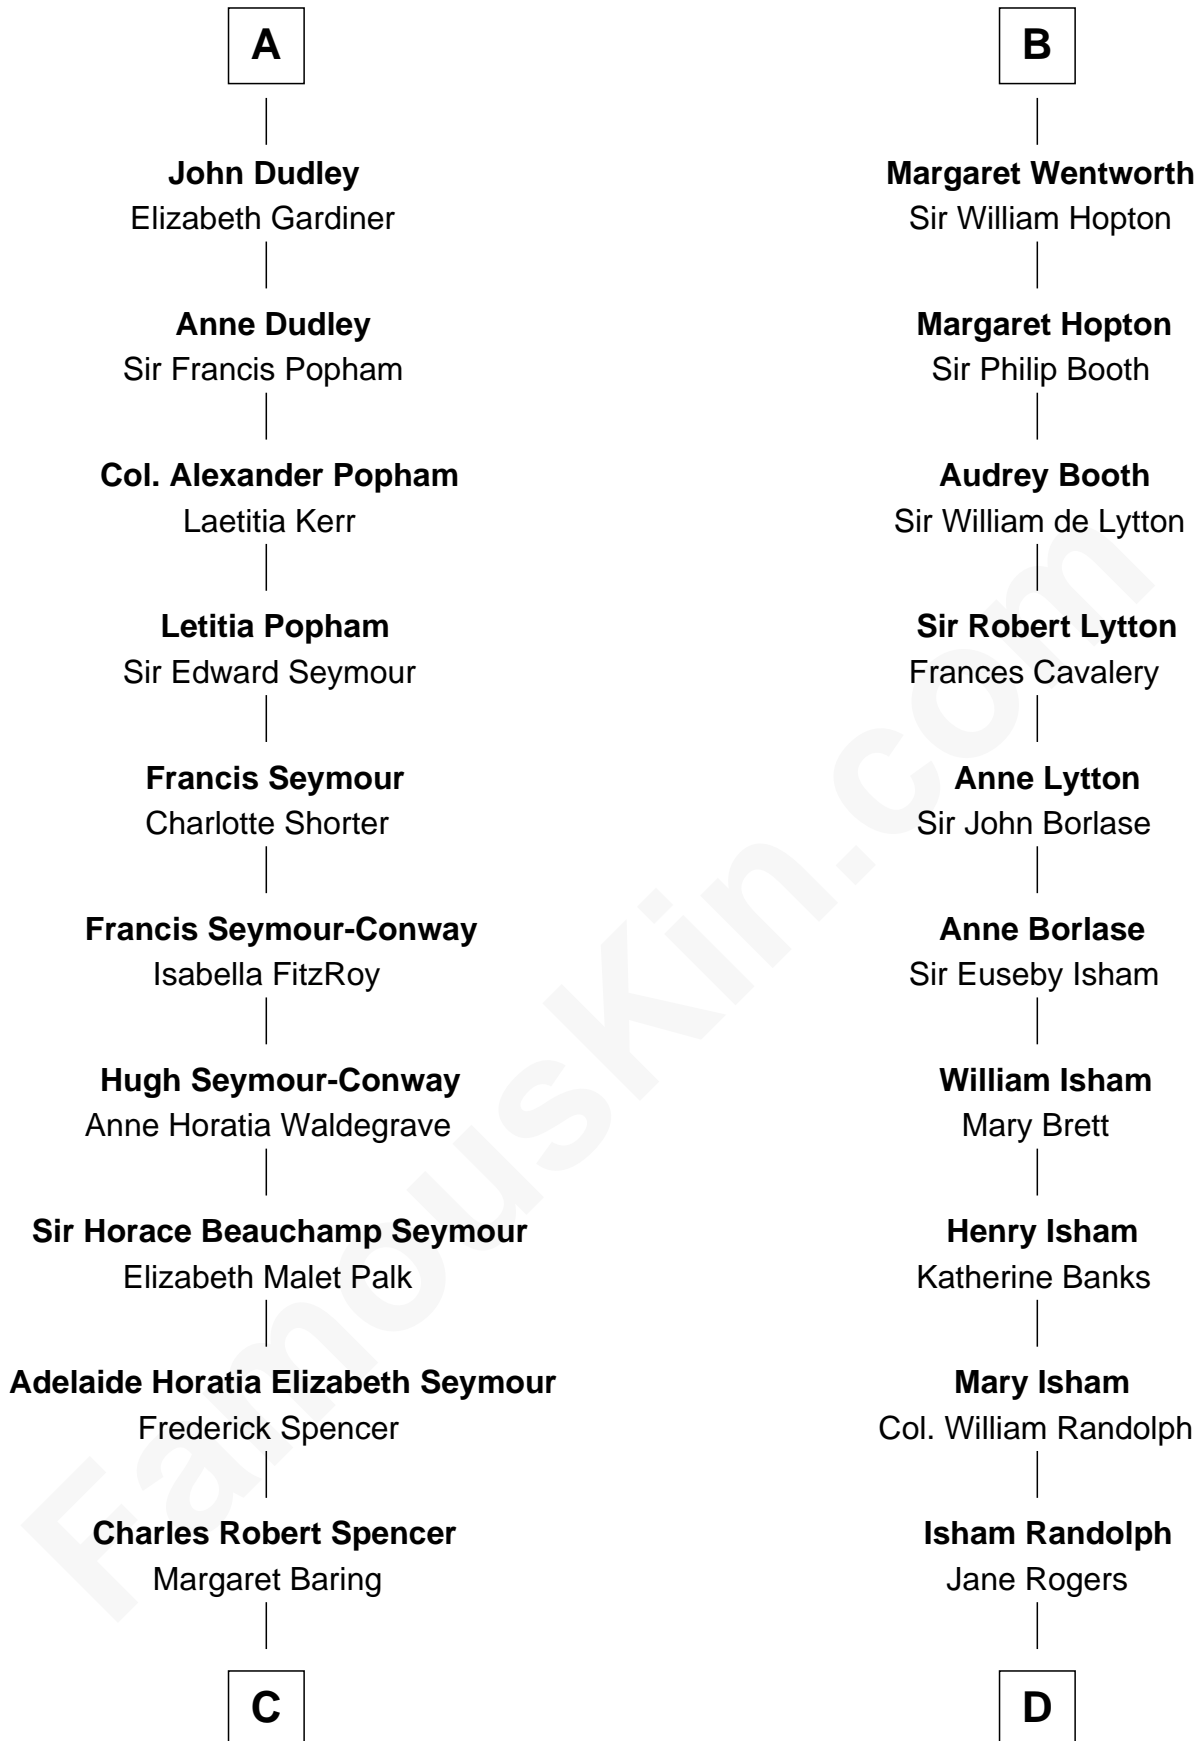

FamousKin.com Relationship Chart of

Princess Diana

Princess of Wales

18th cousin 1 time removed of

Thomas Jefferson

3rd U.S. President and Signer of the Declaration of Independence

Sir William de Ferrers

*with wife
Margaret de Quincy*

John Deincourt

Sir John Berkeley
Elizabeth Betteshorne

Sir William Deincourt
Milicent la Zouche

Elizabeth Berkeley
Sir John Sutton

Margaret Deincourt
Sir Robert de Tibetot

Sir Edmund Sutton
Matilda Clifford

Elizabeth de Tibetot
Sir Philip le Despencer

Thomas Dudley
Grace Threlkeld

Margery Despencer
Sir Roger Wentworth

A

B

FamousKin.com