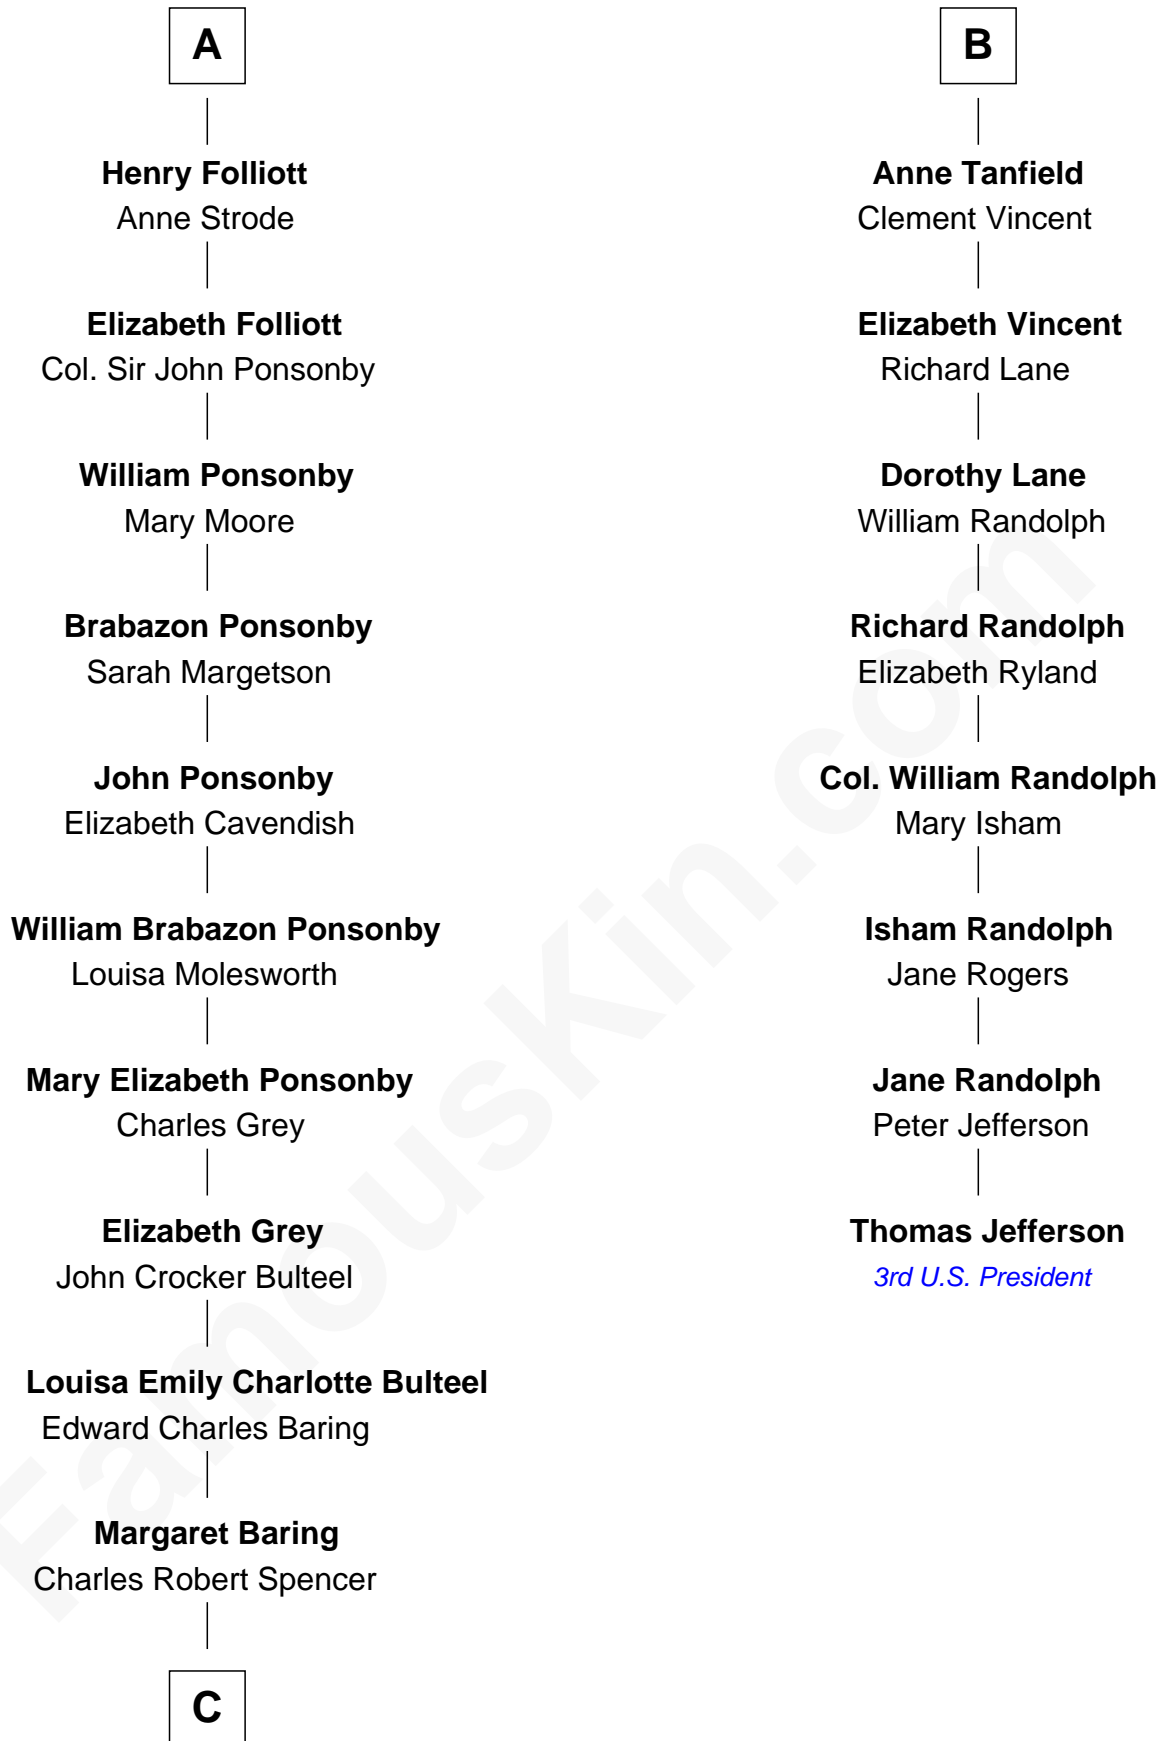

FamousKin.com Relationship Chart of

Princess Diana

Princess of Wales

14th cousin 5 times removed of

Thomas Jefferson

3rd U.S. President and Signer of the Declaration of Independence

C

—
Albert Edward John Spencer
Cynthia Elinor Beatrix Hamilton

—
Edward John Spencer
Frances Ruth Burke Roche

—
Princess Diana
Princess of Wales

FamousKin.com