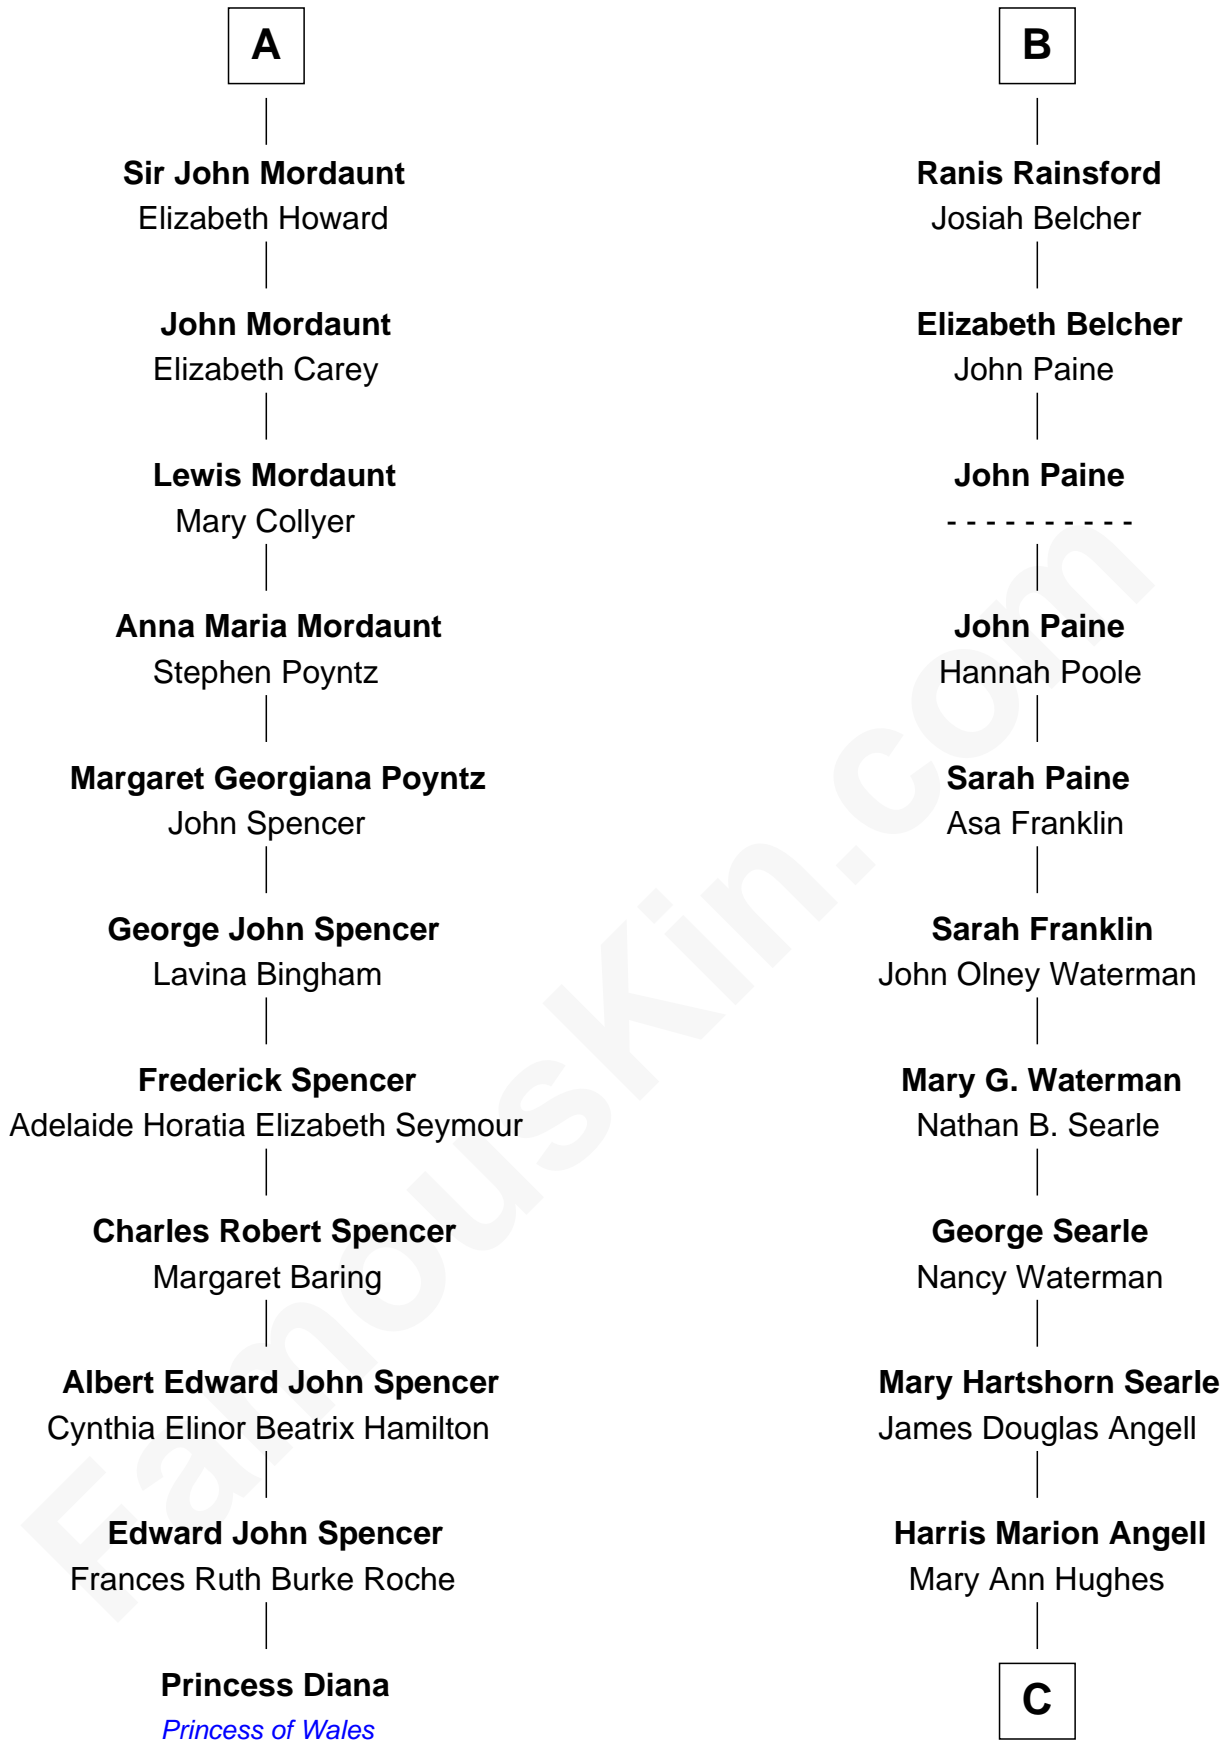

FamousKin.com Relationship Chart of

Princess Diana

Princess of Wales

17th cousin 1 time removed of

David Angell

TV Producer - 9/11 Victim

Sir Robert Hungerford

Margaret Botreaux

Sir Robert Hungerford

Eleanor Moleyns

Sir Thomas Hungerford

Anne Percy

Mary Hungerford

Sir Edward Hastings

Sir George Hastings

Anne Stafford

Sir John White

Robert White

Margaret Gainsford

Margaret White

John Kirton

Stephen Kirton

Margaret Offley

Thomas Kirton

Mary Sadler

Mary Kirton

Robert Rainsford

Edward Rainsford

Elizabeth - - - - -

B

FamousKin.com