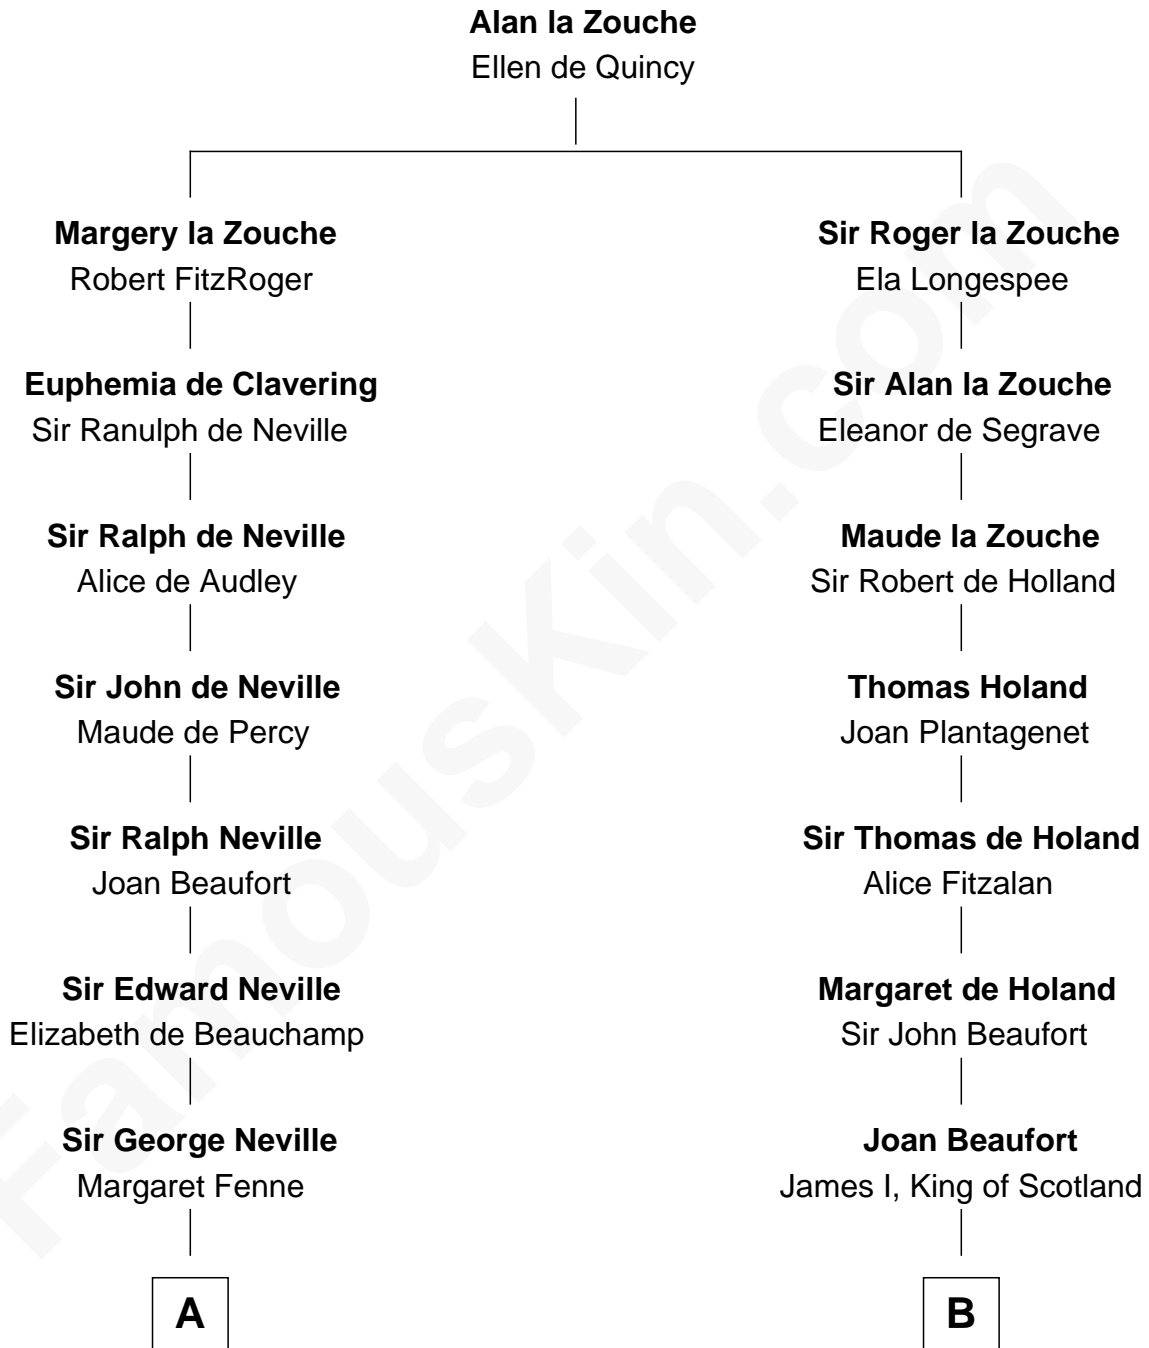

FamousKin.com

Relationship Chart of

Princess Diana

Princess of Wales

19th cousin 2 times removed of

Alexander Hamilton
1st U.S. Secretary of the Treasury

C

Frederick Spencer

Adelaide Horatia Elizabeth Seymour

Charles Robert Spencer

Margaret Baring

Albert Edward John Spencer

Cynthia Elinor Beatrix Hamilton

Edward John Spencer

Frances Ruth Burke Roche

Princess Diana

Princess of Wales

D

Alexander Hamilton

Elizabeth Pollock

James A. Hamilton

Rachel Fawcett

Alexander Hamilton

1st U.S. Secretary of the Treasury