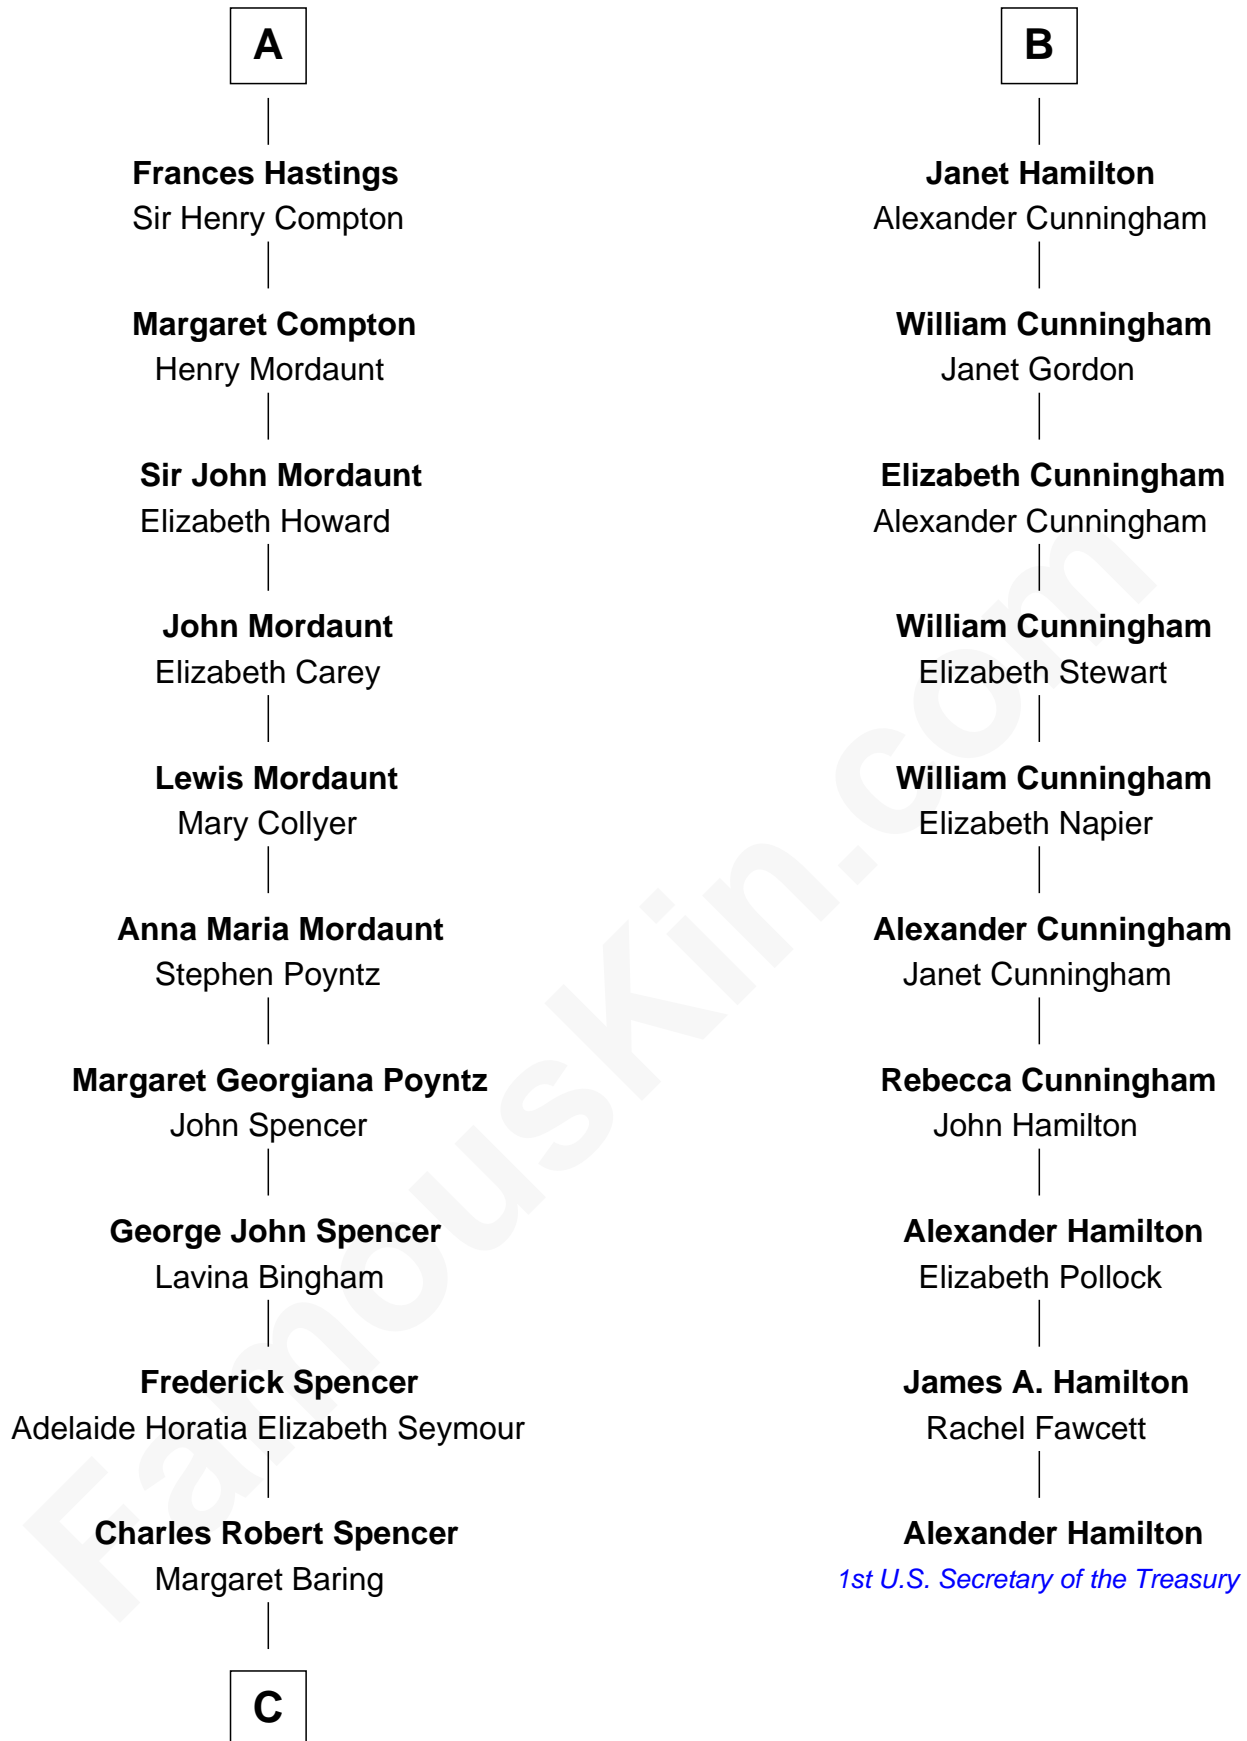

FamousKin.com Relationship Chart of

Princess Diana

Princess of Wales

16th cousin 3 times removed of

Alexander Hamilton

1st U.S. Secretary of the Treasury

C

—
Albert Edward John Spencer
Cynthia Elinor Beatrix Hamilton

—
Edward John Spencer
Frances Ruth Burke Roche

—
Princess Diana
Princess of Wales

FamousKin.com