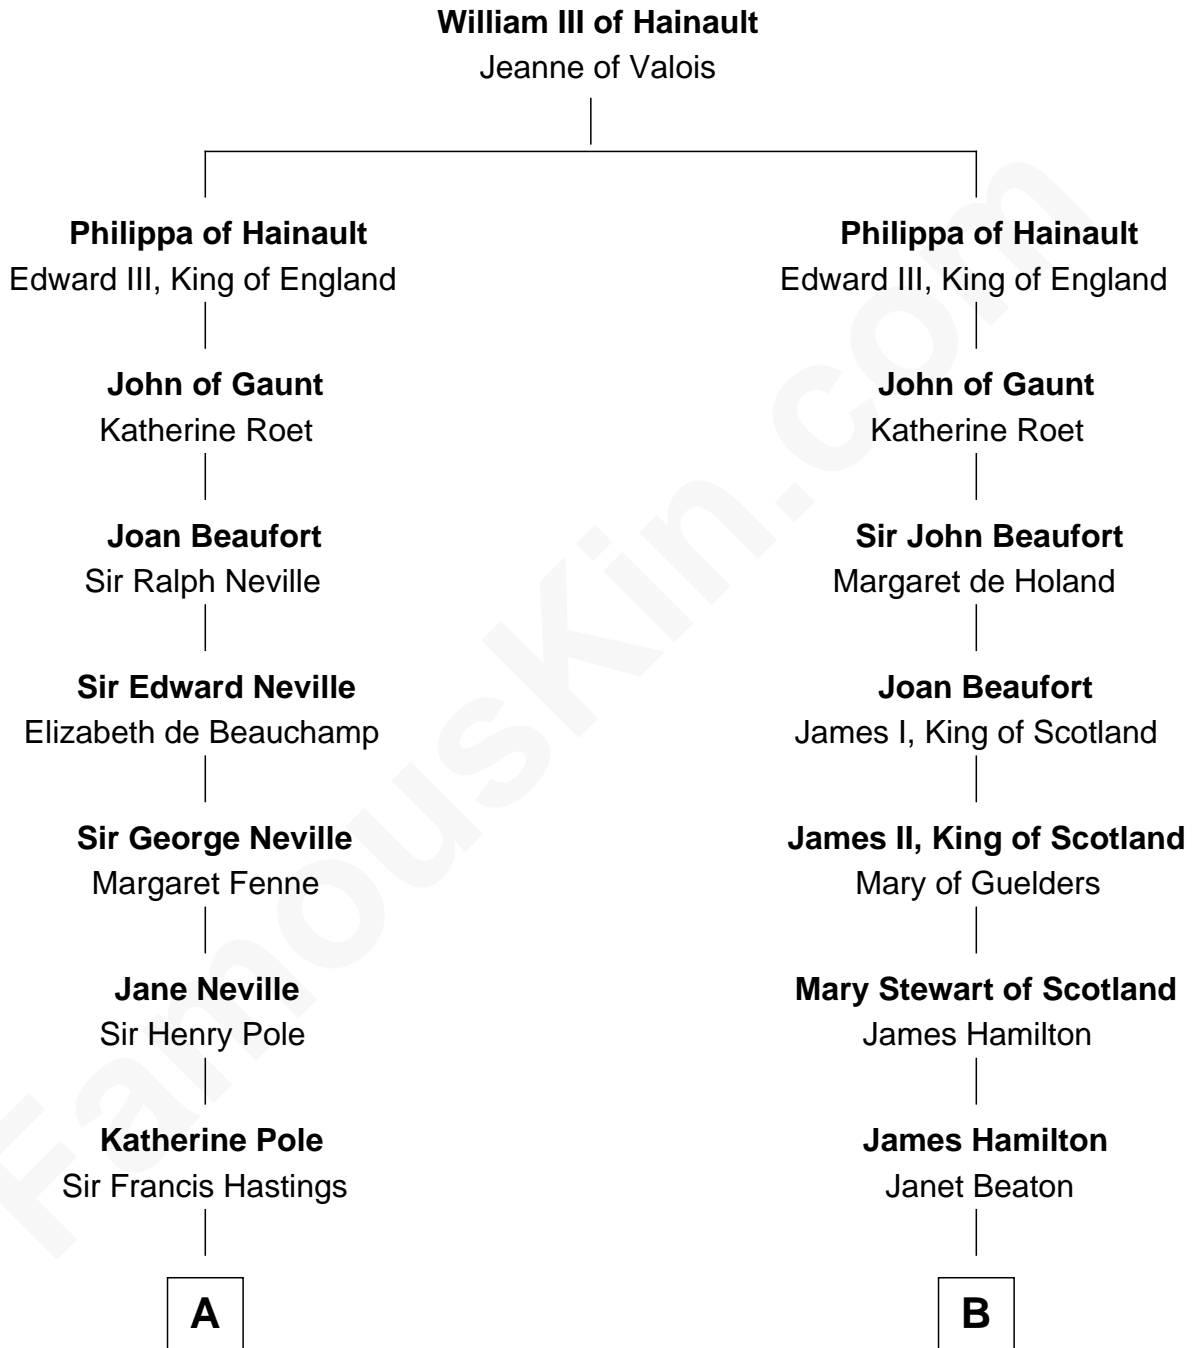

FamousKin.com Relationship Chart of

Princess Diana

Princess of Wales

16th cousin 3 times removed of

Alexander Hamilton

1st U.S. Secretary of the Treasury

C

—
Albert Edward John Spencer
Cynthia Elinor Beatrix Hamilton

—
Edward John Spencer
Frances Ruth Burke Roche

—
Princess Diana
Princess of Wales

FamousKin.com