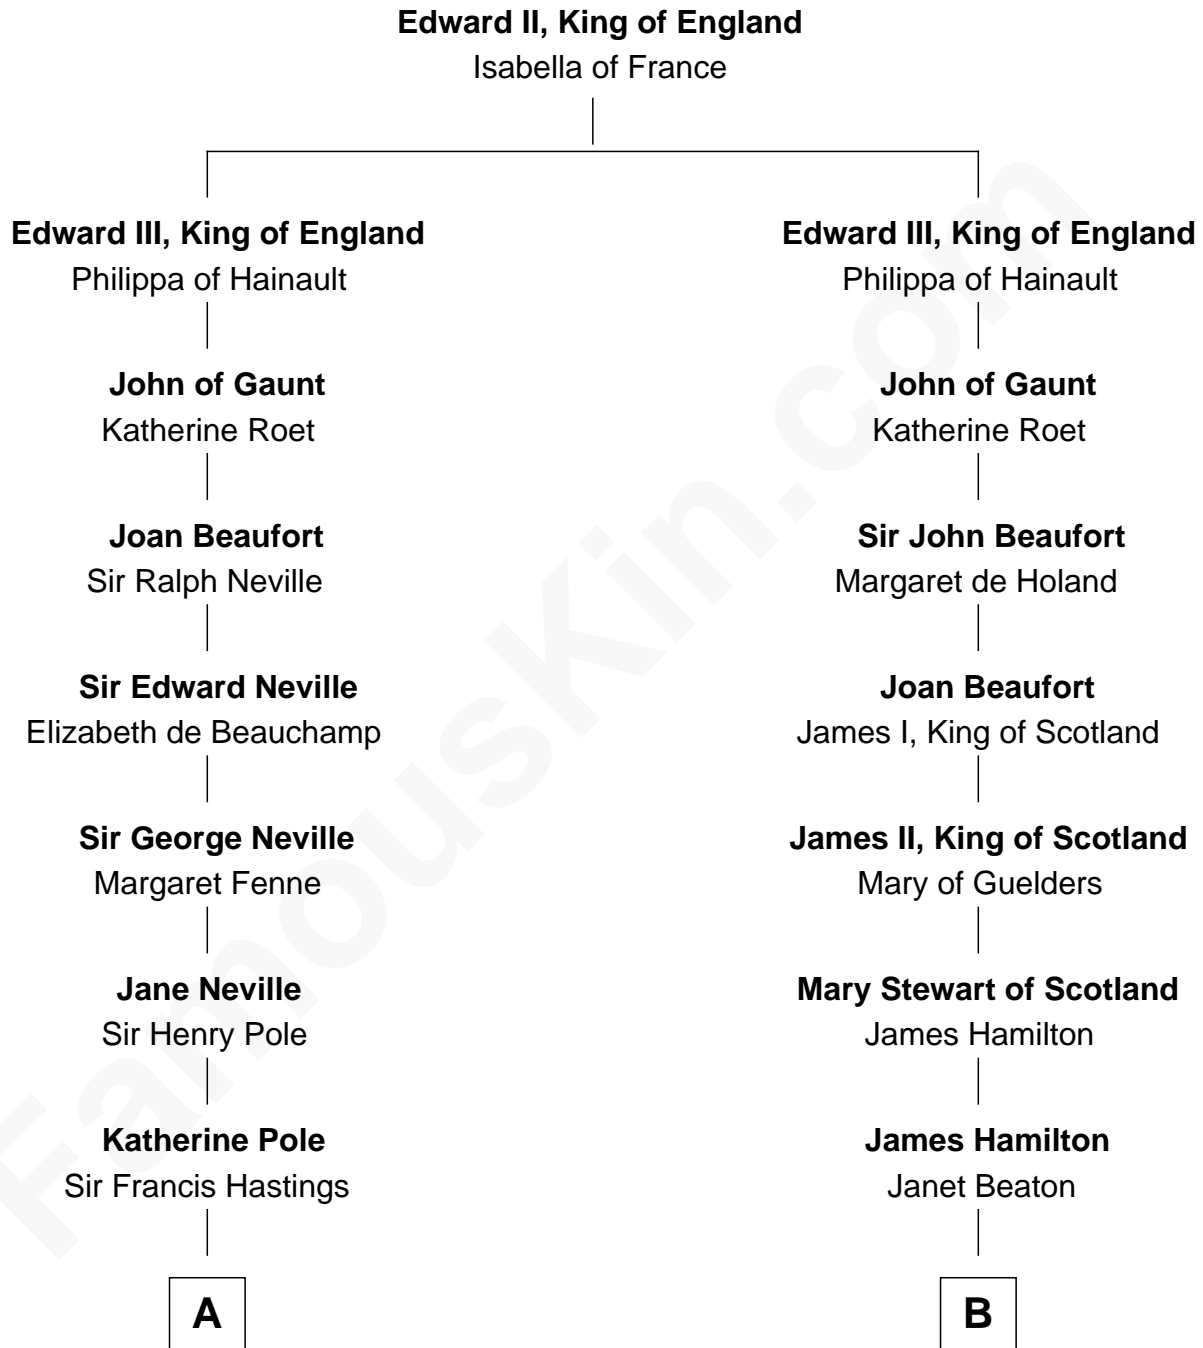

FamousKin.com Relationship Chart of

Princess Diana

Princess of Wales

16th cousin 3 times removed of

Alexander Hamilton

1st U.S. Secretary of the Treasury

C

—
Albert Edward John Spencer
Cynthia Elinor Beatrix Hamilton

—
Edward John Spencer
Frances Ruth Burke Roche

—
Princess Diana
Princess of Wales

FamousKin.com