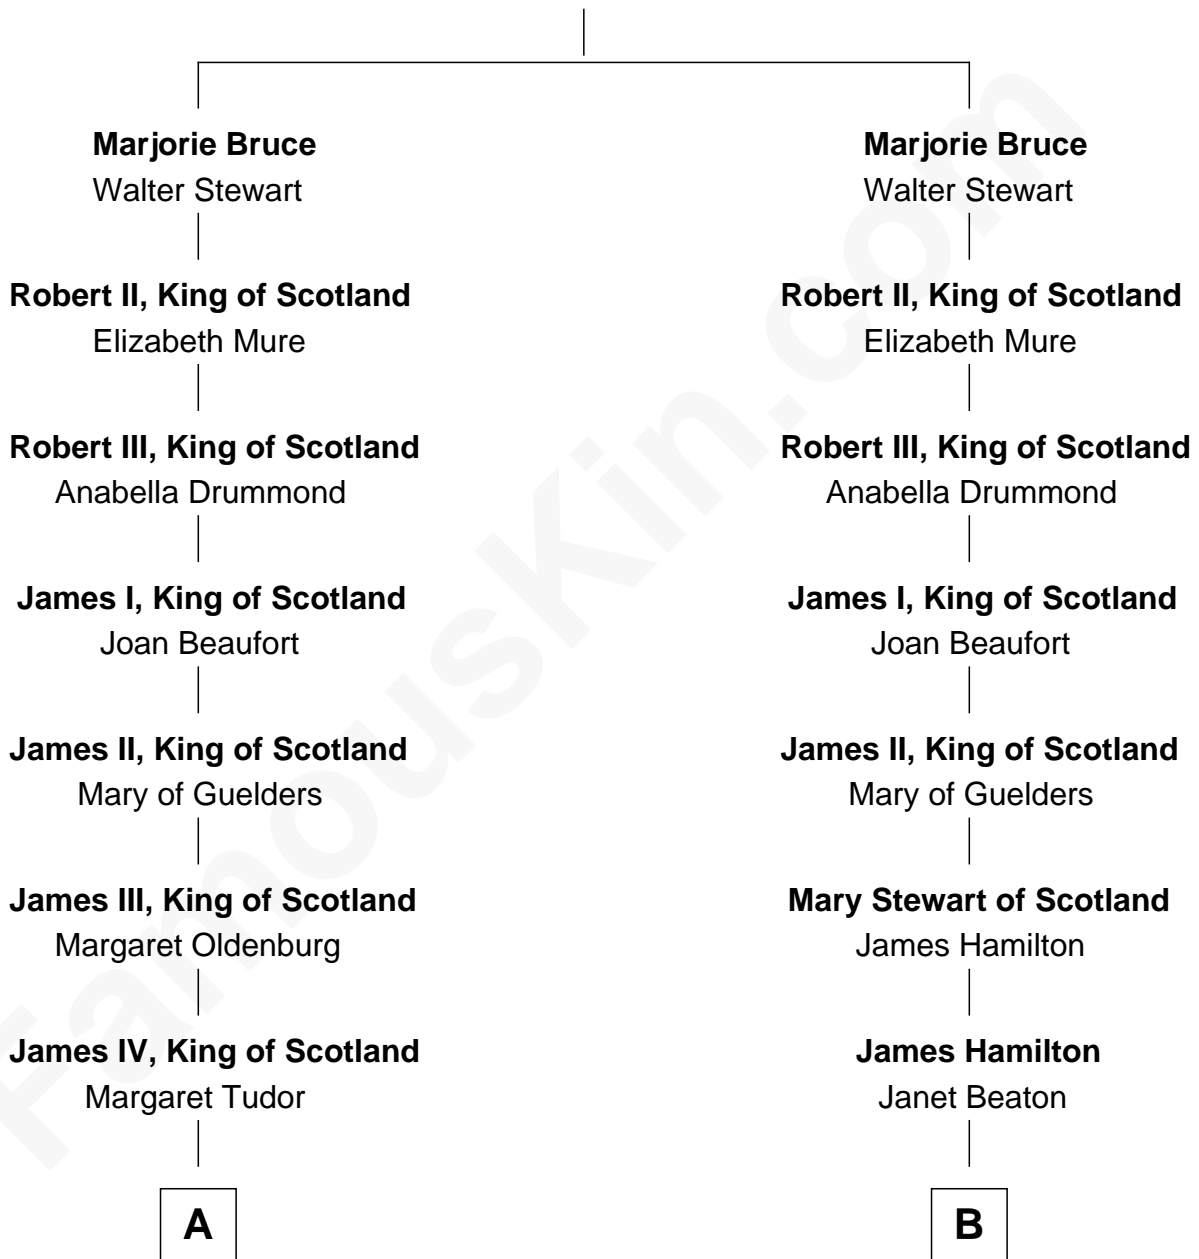

FamousKin.com Relationship Chart of

Princess Diana

Princess of Wales

16th cousin 5 times removed of

Alexander Hamilton

1st U.S. Secretary of the Treasury

Robert I, King of Scotland

Isabella of Mar

C

Adelaide Horatia Elizabeth Seymour

Frederick Spencer

Charles Robert Spencer

Margaret Baring

Albert Edward John Spencer

Cynthia Elinor Beatrix Hamilton

Edward John Spencer

Frances Ruth Burke Roche

Princess Diana

Princess of Wales

FamousKin.com