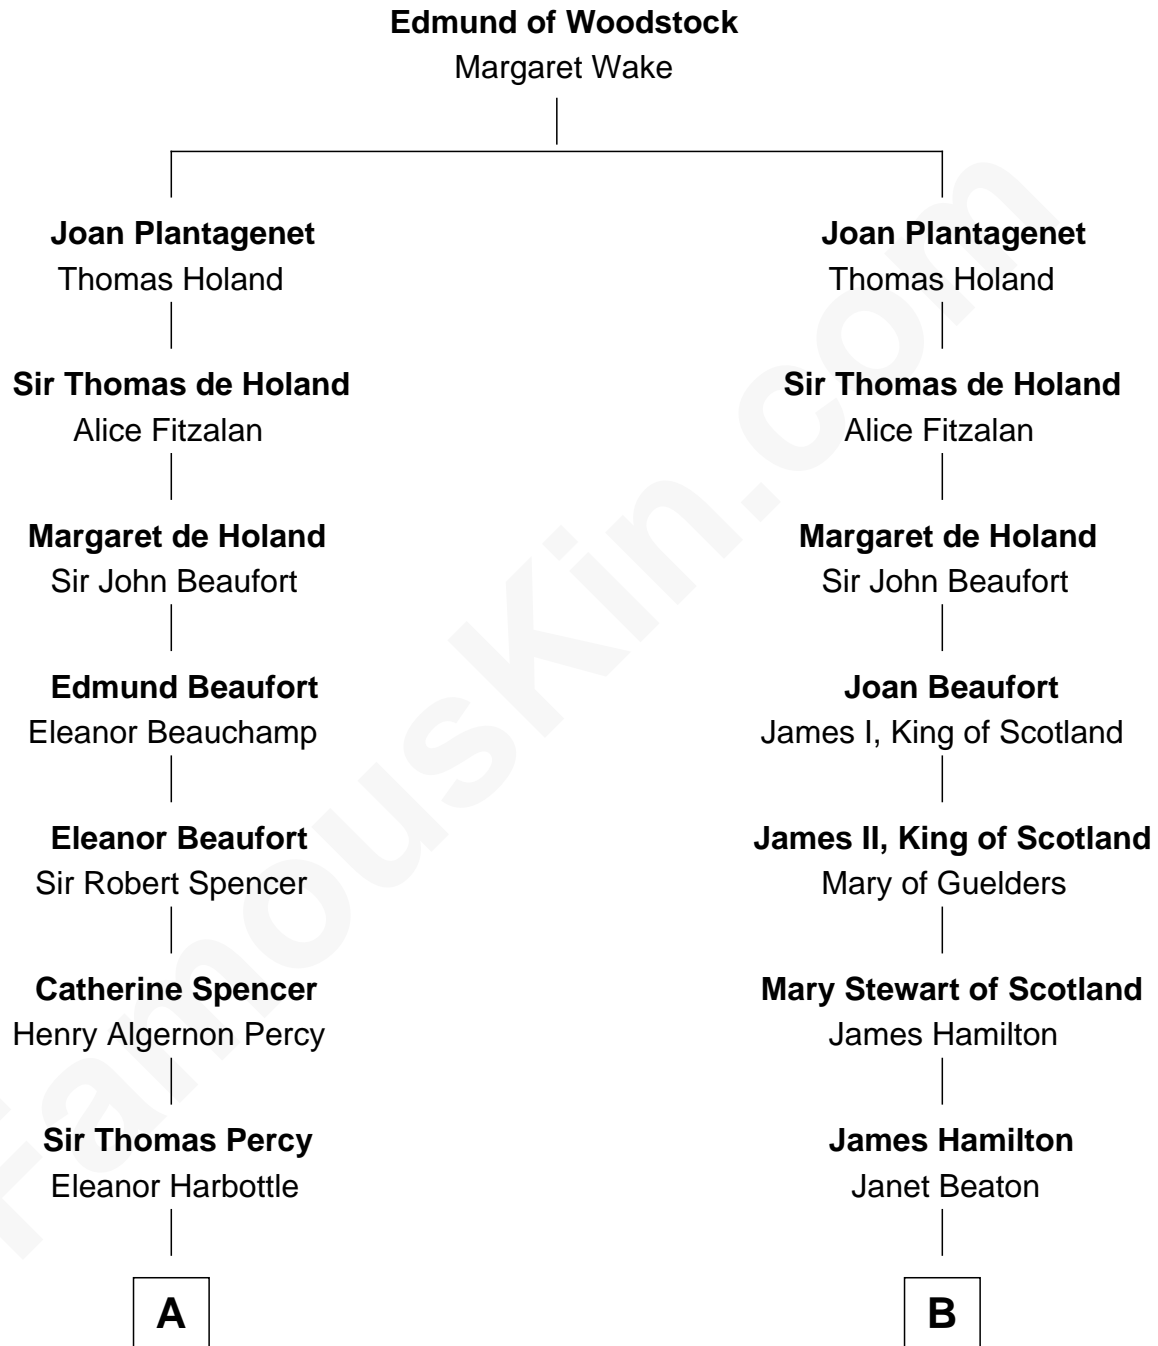

FamousKin.com

Relationship Chart of

Princess Diana

Princess of Wales

16th cousin 4 times removed of

Alexander Hamilton

1st U.S. Secretary of the Treasury

A

Henry Percy
Katherine Neville

Henry Percy
Dorothy Devereux

Dorothy Percy
Robert Sydney

Dorothy Sydney
Henry Spencer

Sir Robert Spencer
Ann Digby

Sir Charles Spencer
Anne Churchill

John Spencer
Georgiana Carolina Carteret

John Spencer
Margaret Georgiana Poyntz

George John Spencer
Lavina Bingham

Frederick Spencer
Adelaide Horatia Elizabeth Seymour

C

B

Janet Hamilton
Alexander Cunningham

William Cunningham
Janet Gordon

Elizabeth Cunningham
Alexander Cunningham