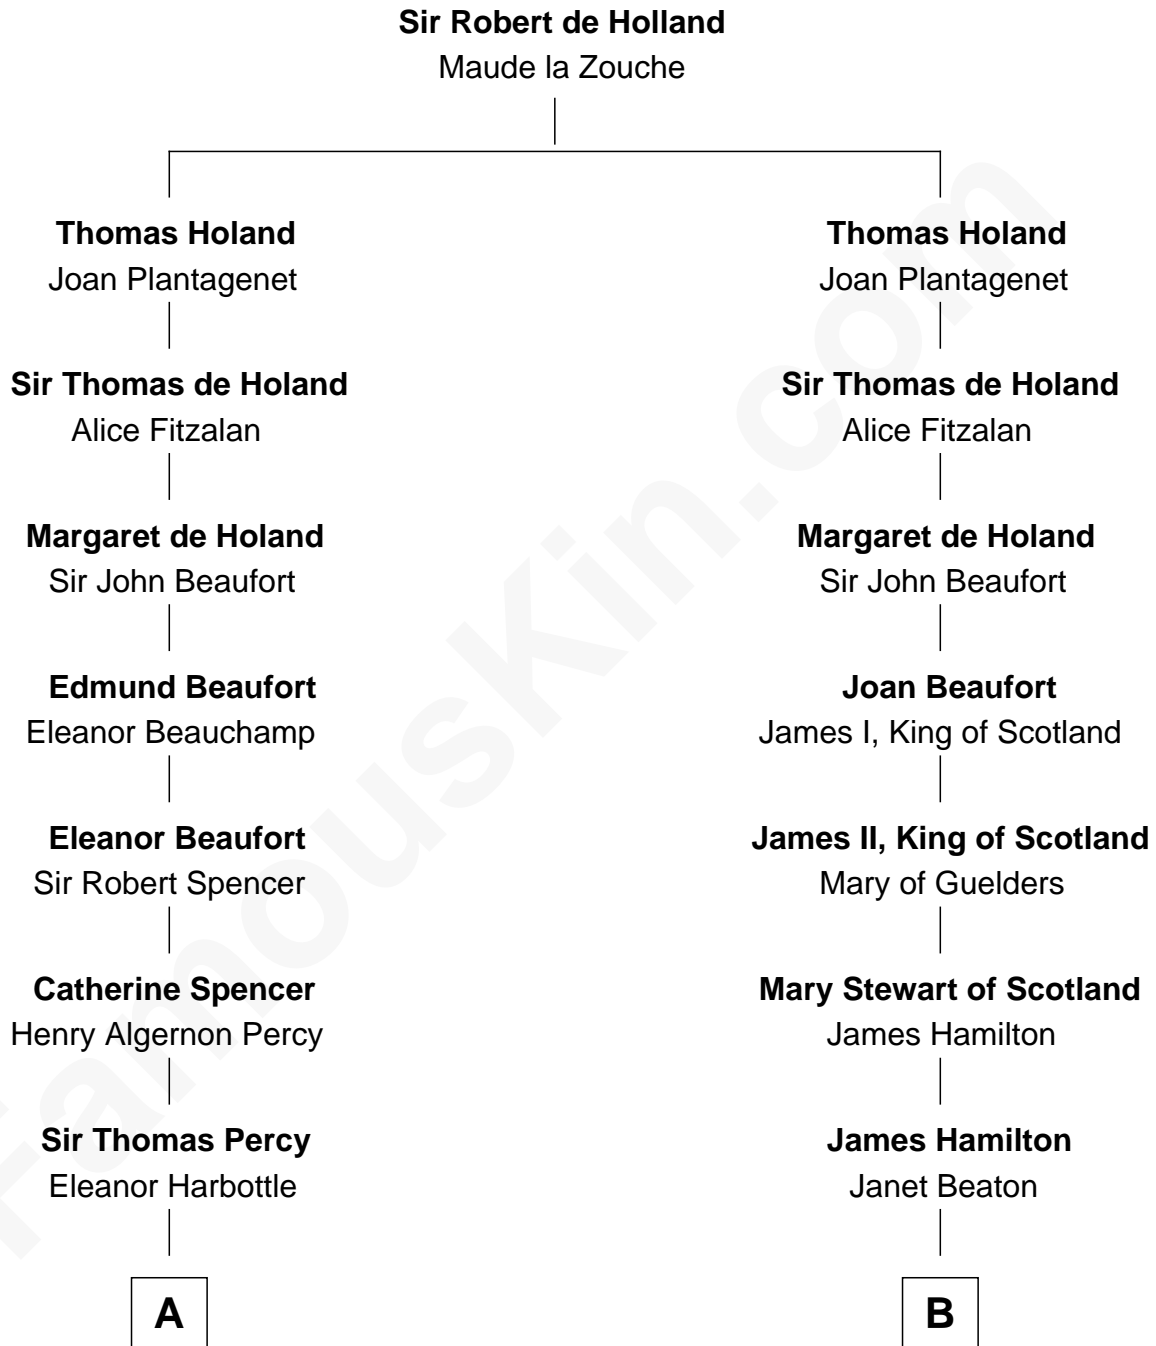

FamousKin.com

Relationship Chart of

Princess Diana

Princess of Wales

16th cousin 4 times removed of

Alexander Hamilton
1st U.S. Secretary of the Treasury

A

Henry Percy
Katherine Neville

Henry Percy
Dorothy Devereux

Dorothy Percy
Robert Sydney

Dorothy Sydney
Henry Spencer

Sir Robert Spencer
Ann Digby

Sir Charles Spencer
Anne Churchill

John Spencer
Georgiana Carolina Carteret

John Spencer
Margaret Georgiana Poyntz

George John Spencer
Lavina Bingham

Frederick Spencer
Adelaide Horatia Elizabeth Seymour

C

B

Janet Hamilton
Alexander Cunningham

William Cunningham
Janet Gordon

Elizabeth Cunningham
Alexander Cunningham

William Cunningham
Elizabeth Stewart