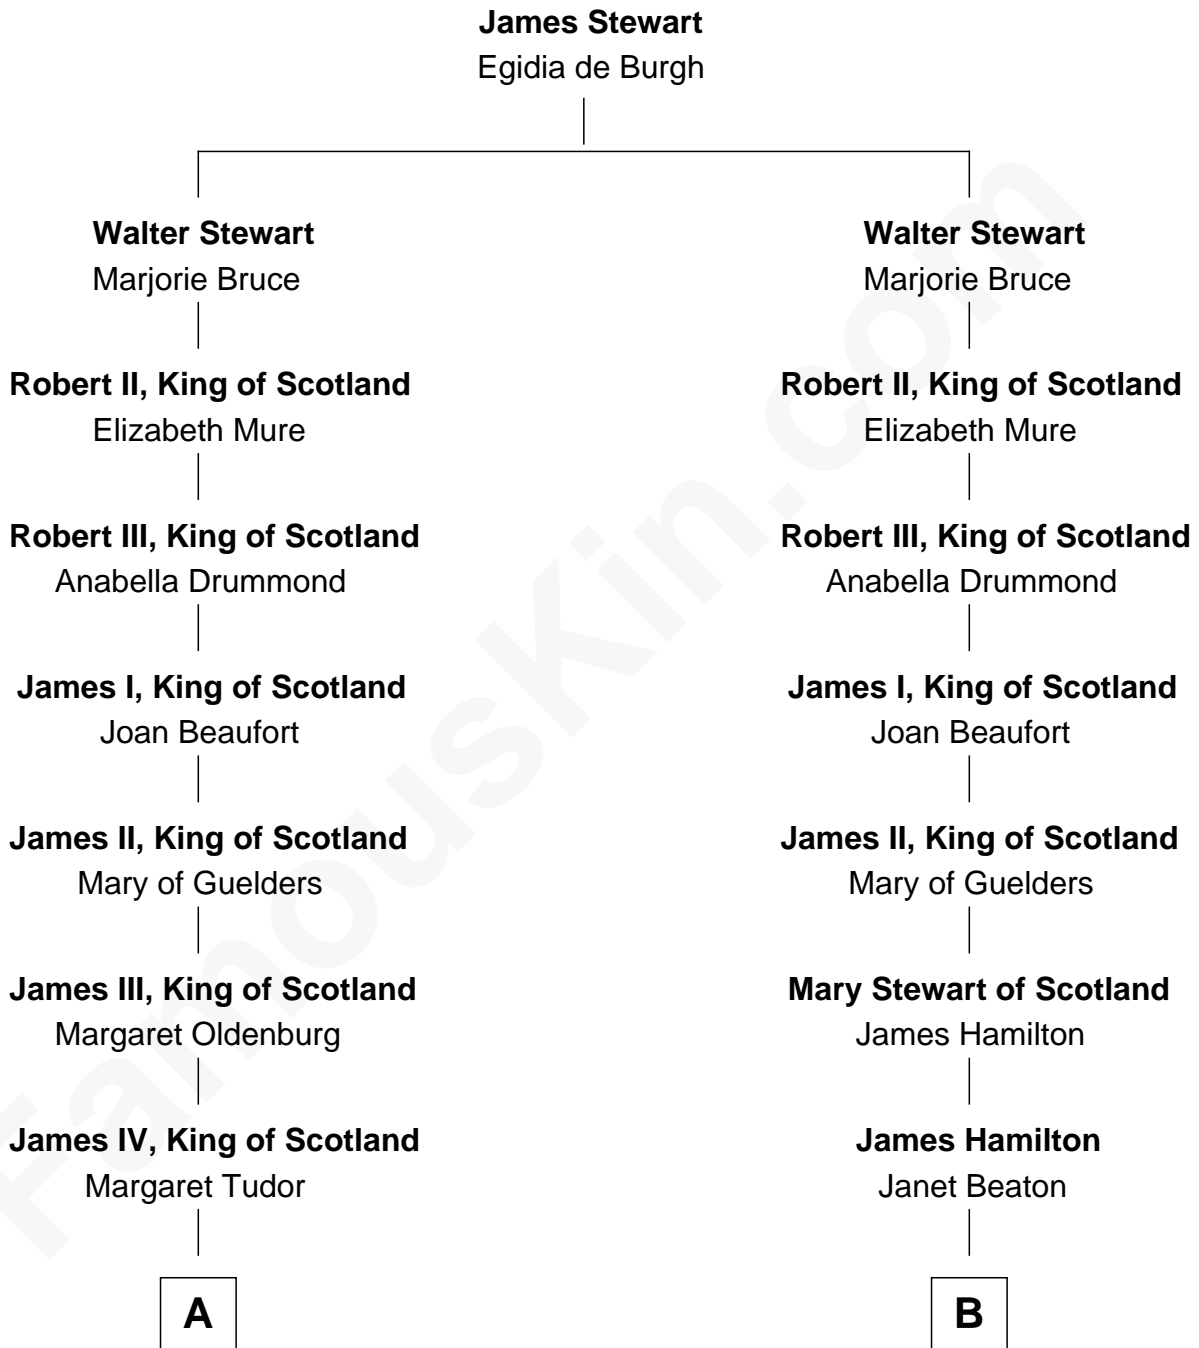

FamousKin.com Relationship Chart of

Princess Diana

Princess of Wales

16th cousin 5 times removed of

Alexander Hamilton

1st U.S. Secretary of the Treasury

C

Adelaide Horatia Elizabeth Seymour

Frederick Spencer

Charles Robert Spencer

Margaret Baring

Albert Edward John Spencer

Cynthia Elinor Beatrix Hamilton

Edward John Spencer

Frances Ruth Burke Roche

Princess Diana