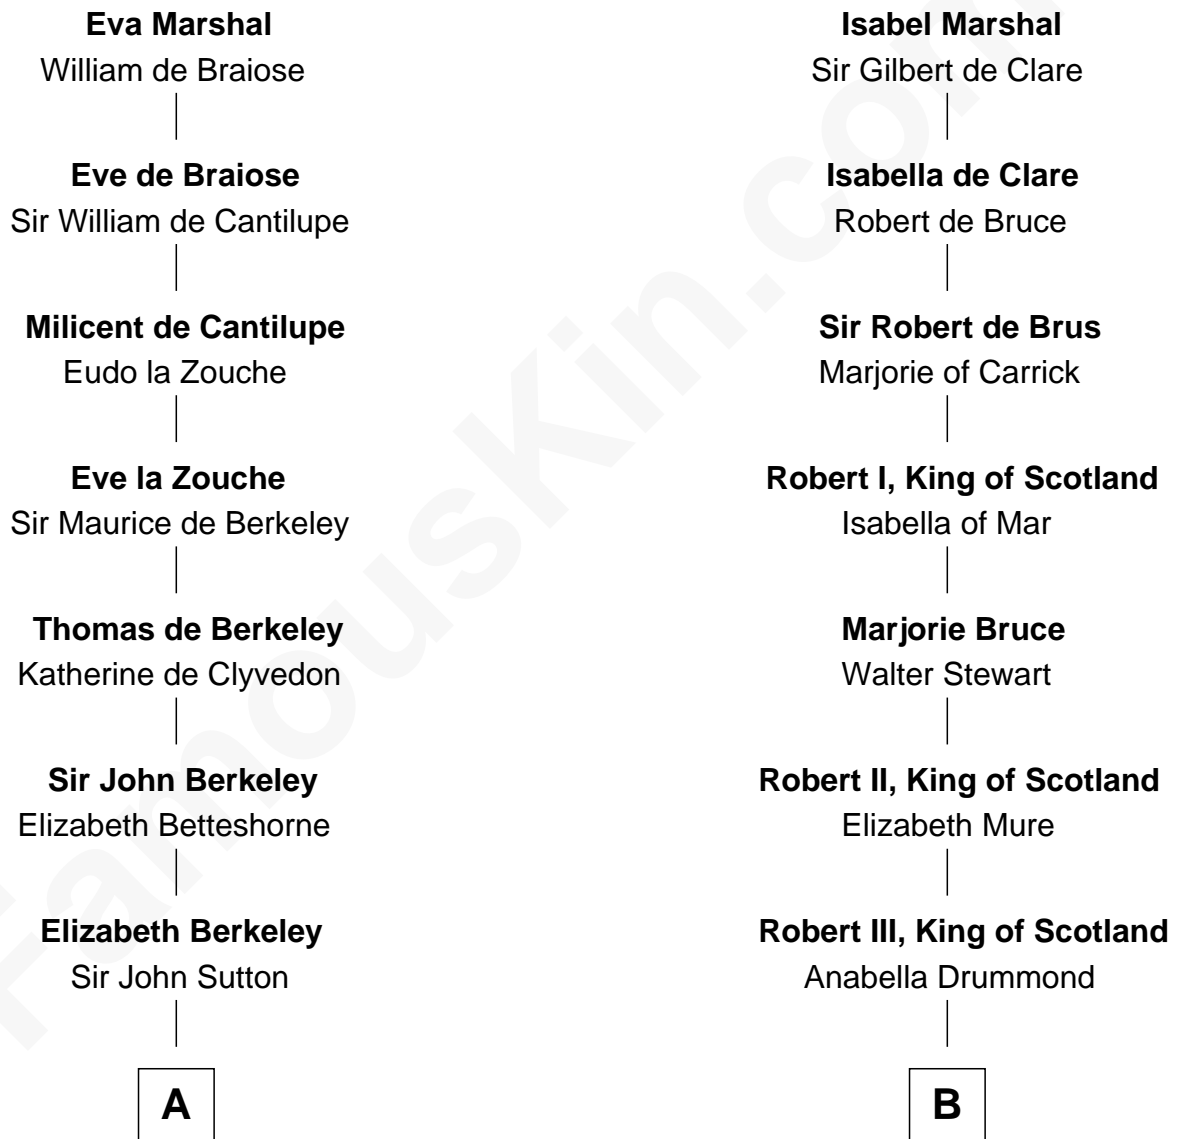

FamousKin.com Relationship Chart of

Princess Diana

Princess of Wales

20th cousin 1 time removed of

Alexander Hamilton

1st U.S. Secretary of the Treasury

Sir William Marshal

Isabel de Clare

C

Adelaide Horatia Elizabeth Seymour

Frederick Spencer

Charles Robert Spencer

Margaret Baring

Albert Edward John Spencer

Cynthia Elinor Beatrix Hamilton

Edward John Spencer