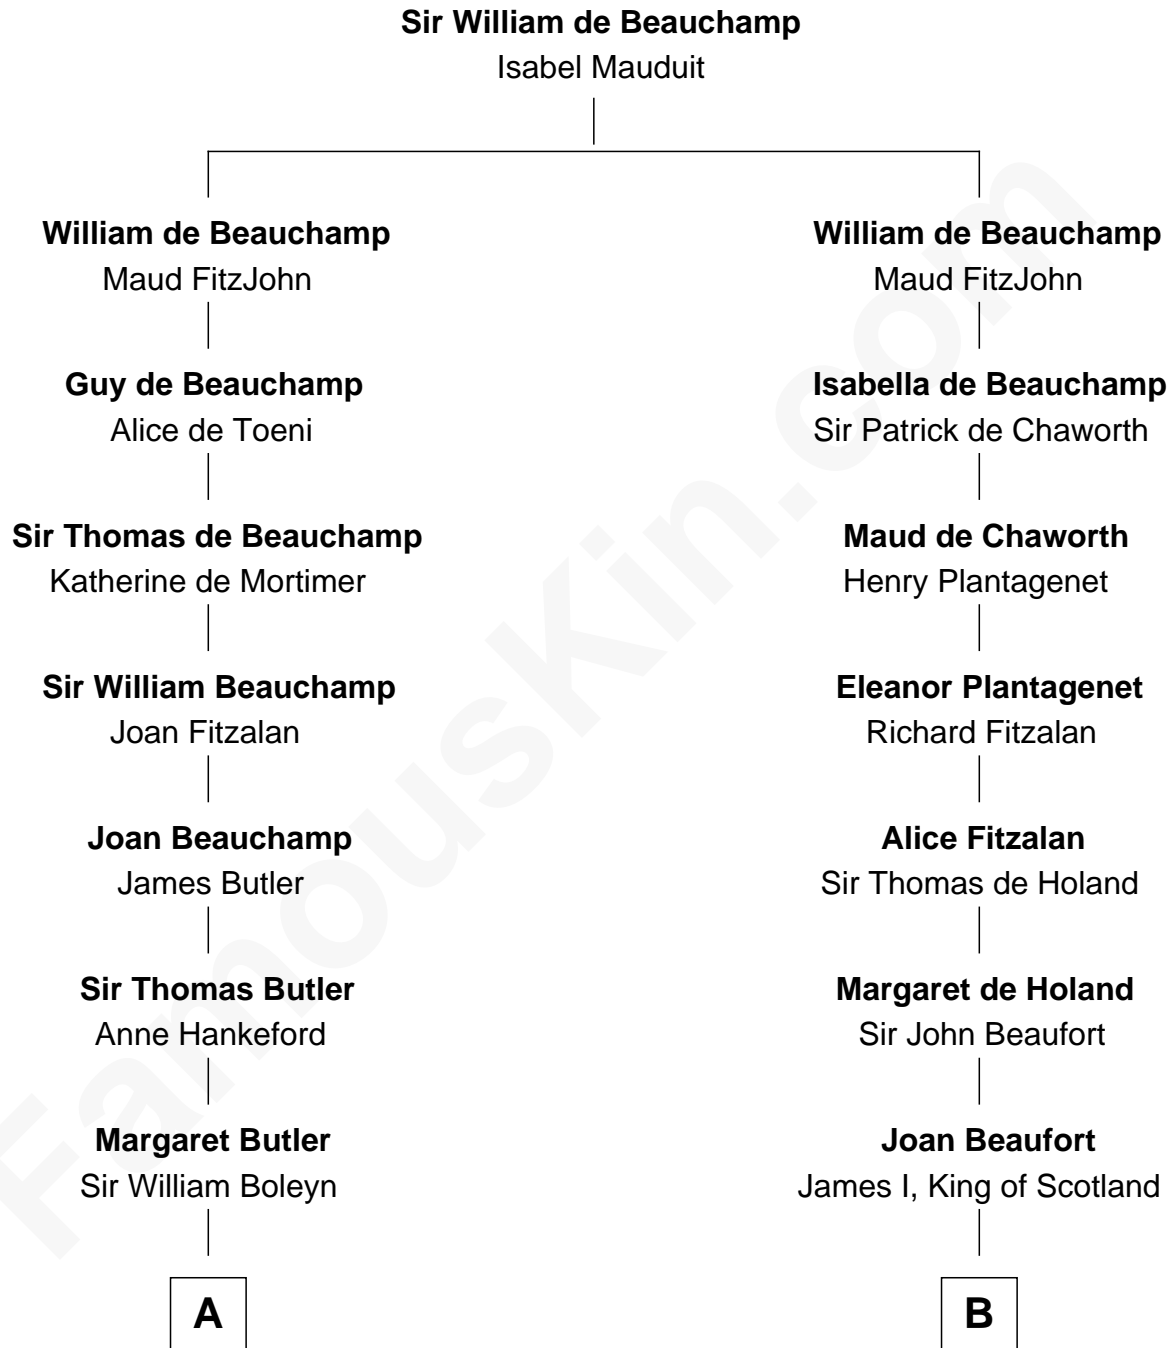

FamousKin.com Relationship Chart of

Princess Diana

Princess of Wales

19th cousin 2 times removed of

Alexander Hamilton

1st U.S. Secretary of the Treasury

C

Frederick Spencer
Adelaide Horatia Elizabeth Seymour

Charles Robert Spencer
Margaret Baring

Albert Edward John Spencer
Cynthia Elinor Beatrix Hamilton

Edward John Spencer
Frances Ruth Burke Roche

Princess Diana
Princess of Wales

D

Alexander Hamilton
Elizabeth Pollock

James A. Hamilton
Rachel Fawcett

Alexander Hamilton
1st U.S. Secretary of the Treasury

FamousKin.com