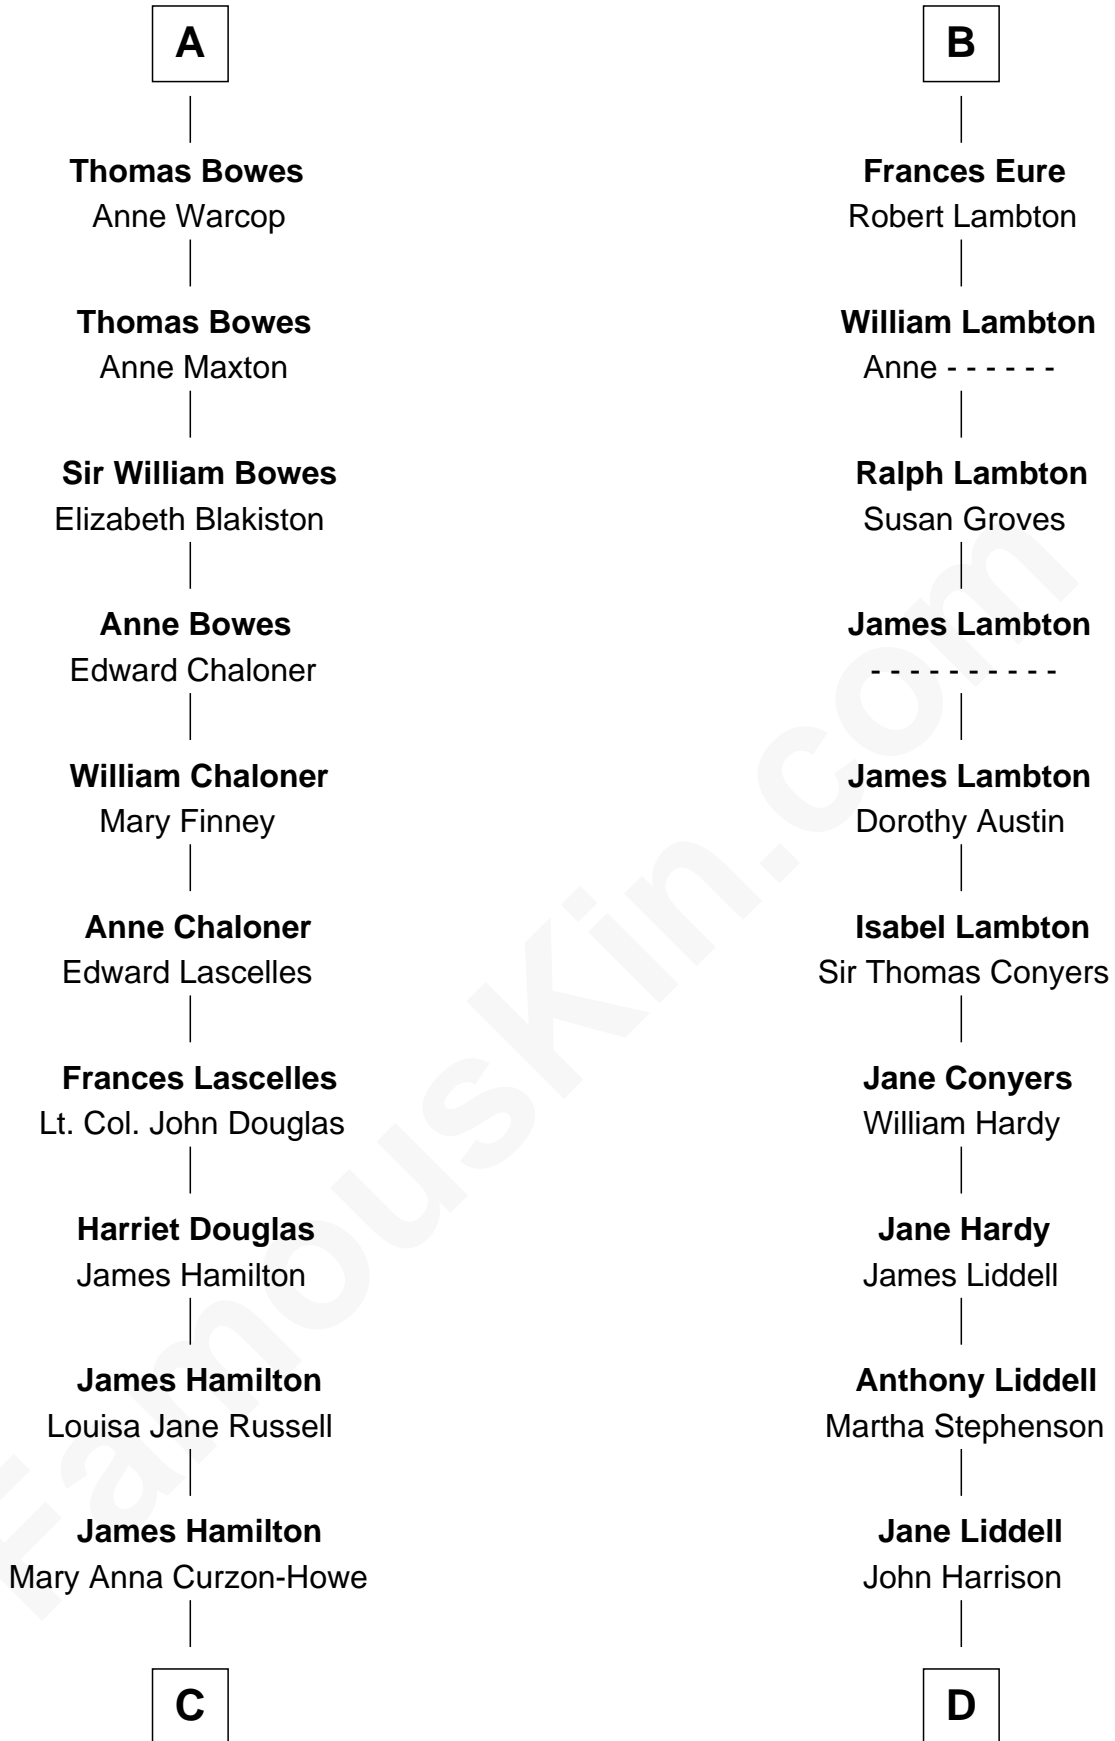

# FamousKin.com Relationship Chart of

**Princess Diana**

*Princess of Wales*

20th cousin 1 time removed of

**Catherine Middleton**

*Princess of Wales*

**Sir Henry FitzHugh**

**Joan FitzHenry**  
Sir William de Greystoke

**Sir Ralph de Greystoke**  
Katherine de Clifford

**Joan de Greystoke**  
Sir William Bowes

**Sir William Bowes**  
Maud FitzHugh

**Sir Ralph Bowes**  
Margery Conyers

**Richard Bowes**  
Elizabeth Aske

**Sir George Bowes**  
Jane Talbot

**A**

**Joan FitzHenry**  
Sir William de Greystoke

**Sir Ralph de Greystoke**  
Katherine de Clifford

**Joan de Greystoke**  
Sir William Bowes

**Sir William Bowes**  
Maud FitzHugh

**Sir Ralph Bowes**  
Margery Conyers

**Sir Ralph Bowes**  
Elizabeth Clifford

**Margery Bowes**  
Sir Ralph Eure

**B**

**C**

**James Albert Edward Hamilton**  
Rosalind Cecilia Caroline Bingham

**Cynthia Elinor Beatrix Hamilton**  
Albert Edward John Spencer