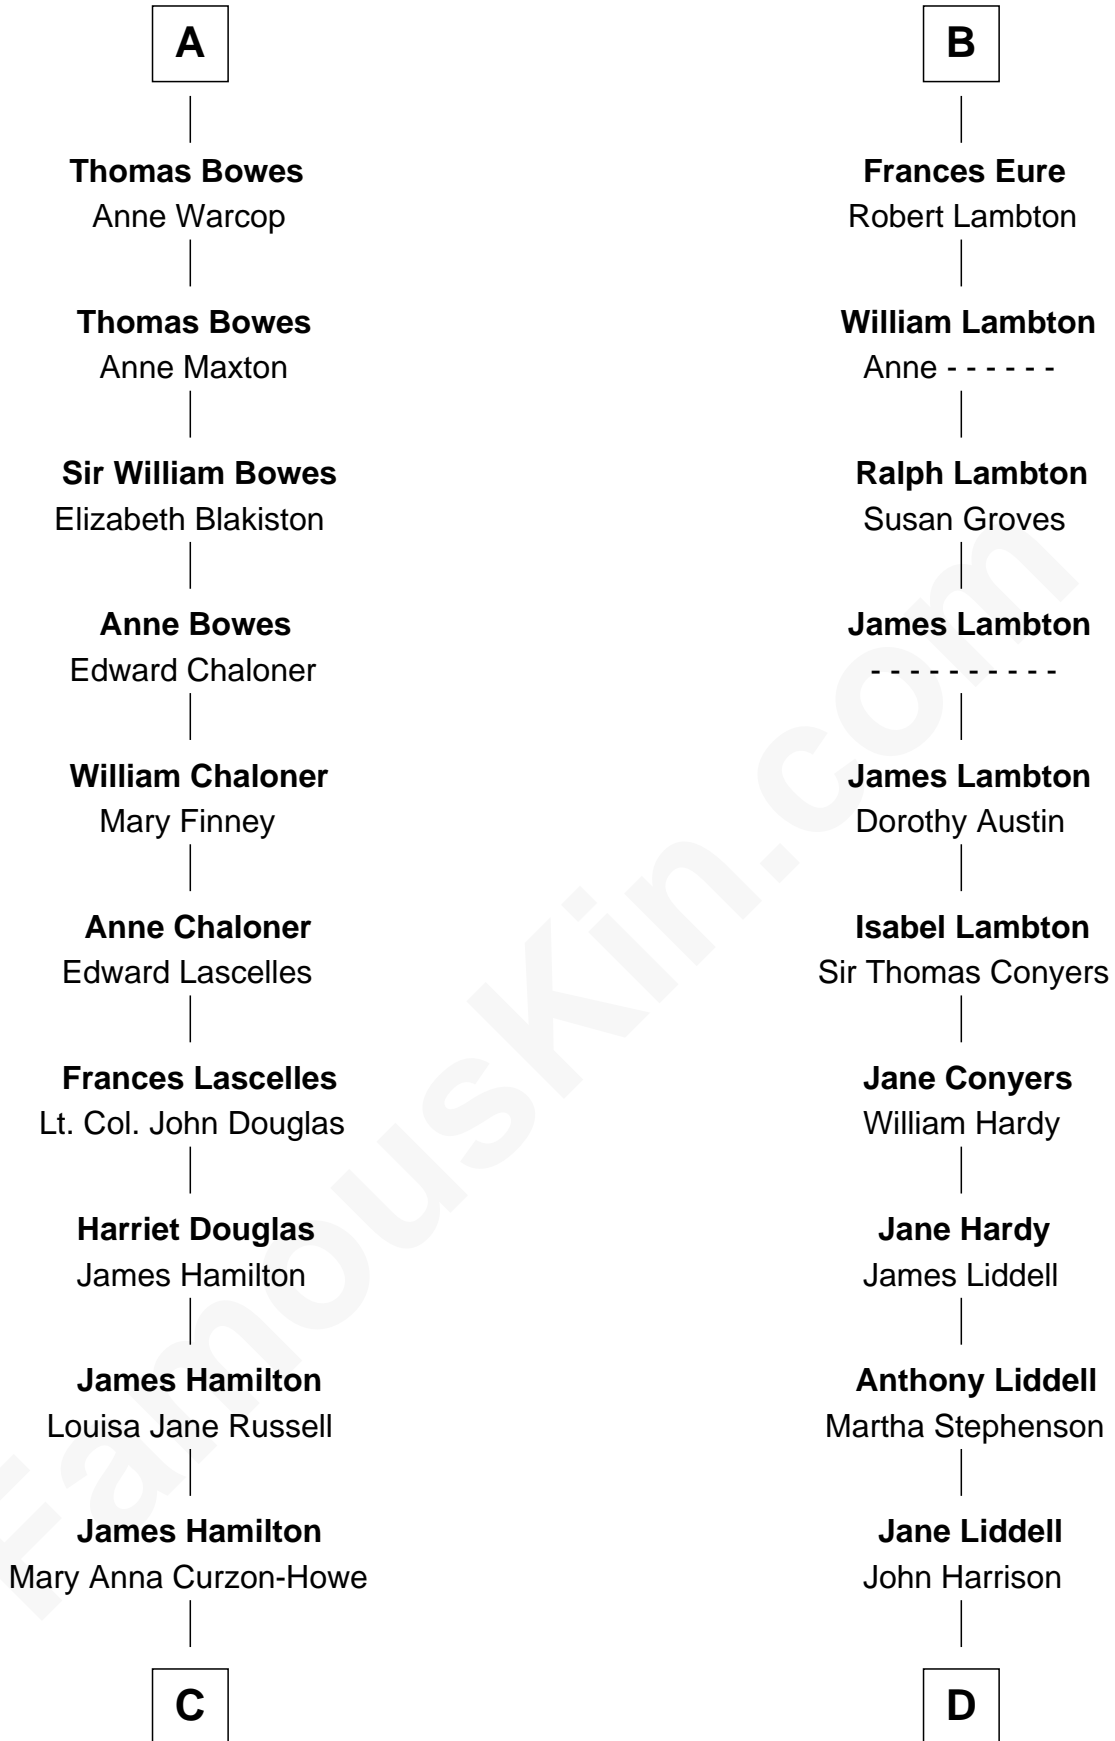

FamousKin.com Relationship Chart of

Princess Diana

Princess of Wales

20th cousin 1 time removed of

Catherine Middleton

Princess of Wales

Roger le Strange

Maud - - - - -

Margery Conyers

Sir Ralph Bowes

Elizabeth Clifford

Margery Bowes

Sir Ralph Eure

B

C

James Albert Edward Hamilton
Rosalind Cecilia Caroline Bingham