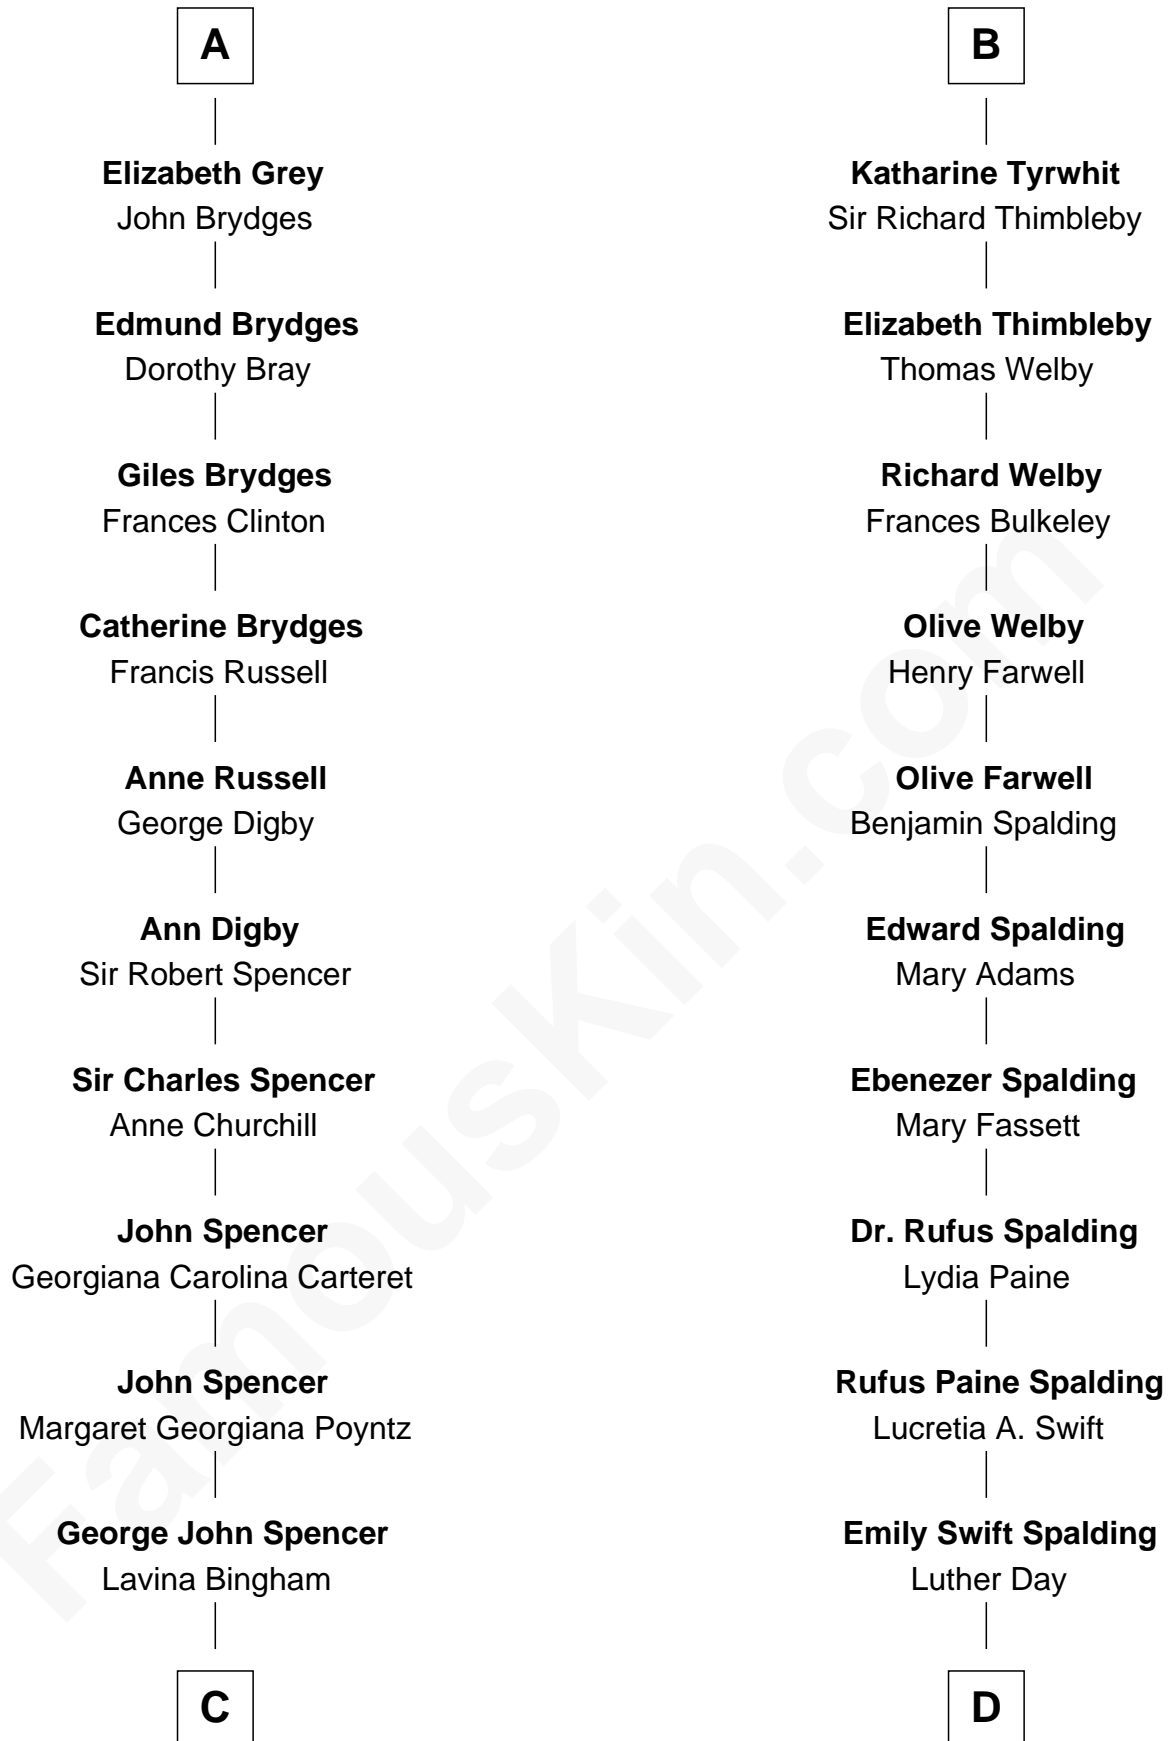

FamousKin.com Relationship Chart of

Princess Diana

Princess of Wales

21st cousin of

Anna Gunn

TV and Movie Actress

Sir William de Boteler

Ela Herdeburgh

C

Frederick Spencer

Adelaide Horatia Elizabeth Seymour

Charles Robert Spencer

Margaret Baring

Albert Edward John Spencer

Cynthia Elinor Beatrix Hamilton

Edward John Spencer

Frances Ruth Burke Roche

Princess Diana

Princess of Wales

D

William Rufus Day

Mary Elizabeth Schaefer

Luther N. Day

Ida McKinley Barber