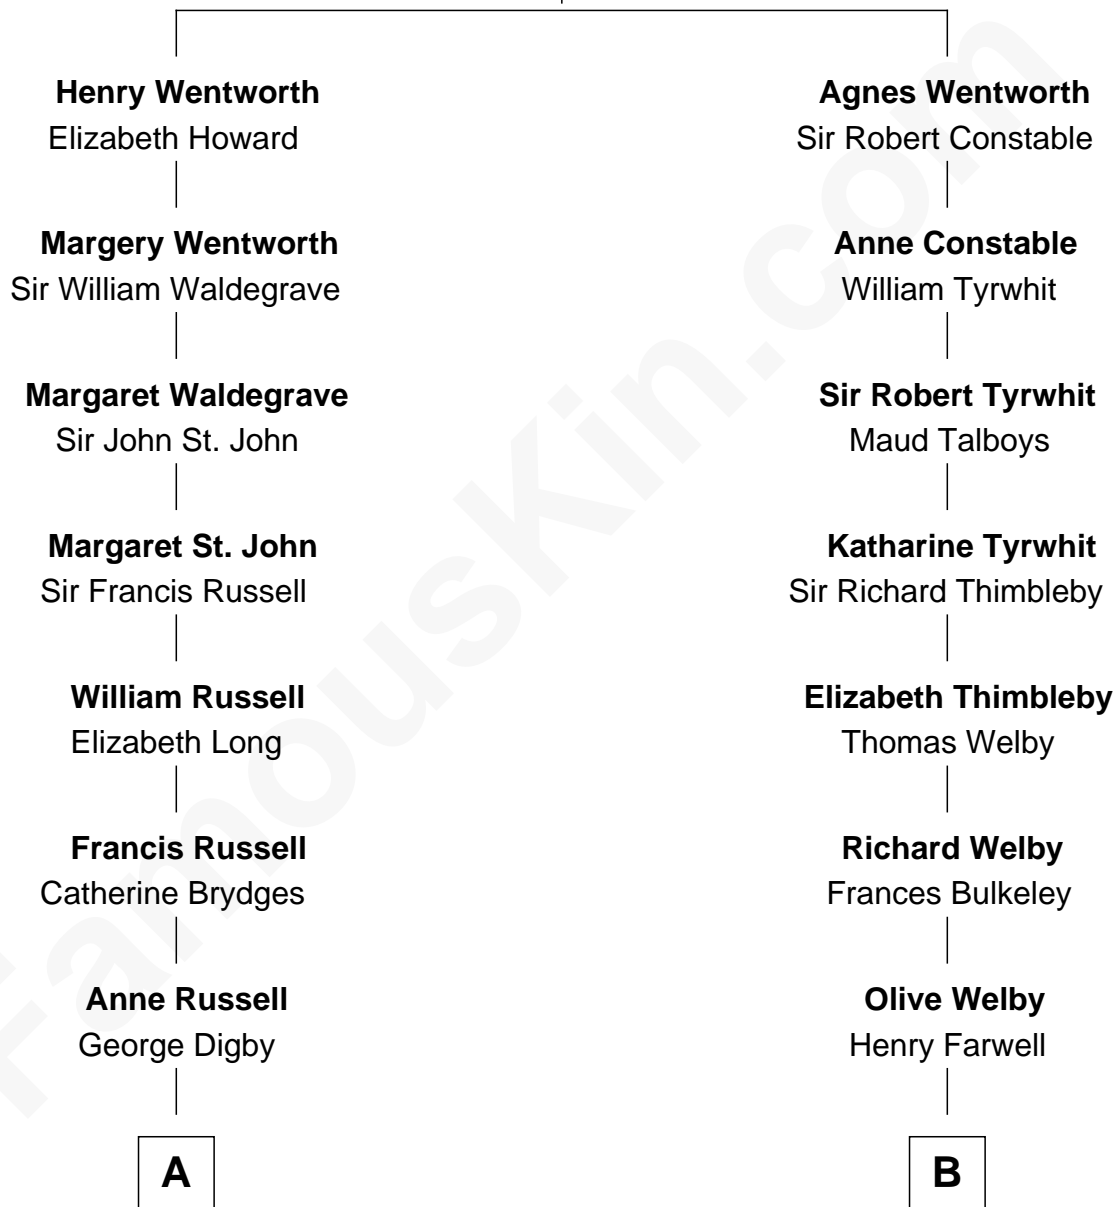

FamousKin.com
Relationship Chart of
Princess Diana
Princess of Wales

16th cousin 1 time removed of
Anna Gunn
TV and Movie Actress

Sir Roger Wentworth
 Margery Despencer

A

Ann Digby

Sir Robert Spencer

Sir Charles Spencer

Anne Churchill

John Spencer

Georgiana Carolina Carteret

John Spencer

Margaret Georgiana Poyntz

George John Spencer

Lavina Bingham

Frederick Spencer

Adelaide Horatia Elizabeth Seymour

Charles Robert Spencer

Margaret Baring

Albert Edward John Spencer

Cynthia Elinor Beatrix Hamilton

Edward John Spencer

Frances Ruth Burke Roche

Princess Diana