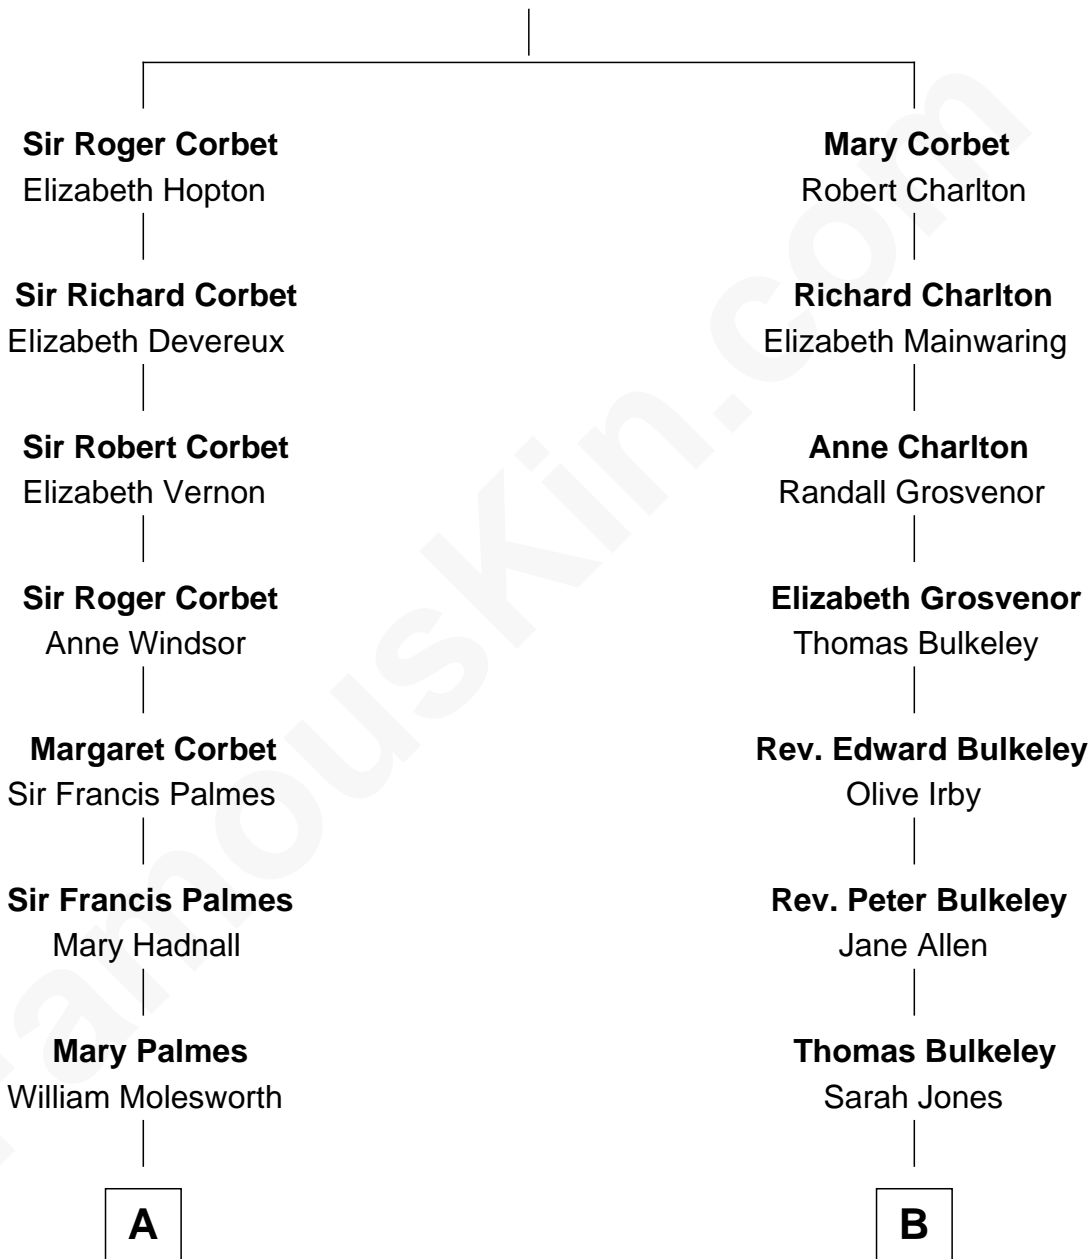

# FamousKin.com Relationship Chart of

**Princess Diana**

*Princess of Wales*

17th cousin of

**Harry Chapin**

*Singer and Songwriter*

**Sir Robert Corbet**

Margaret - - - - -

Harry Chapin photo by [Larry D. Moore](#) (CC BY-SA 3.0)