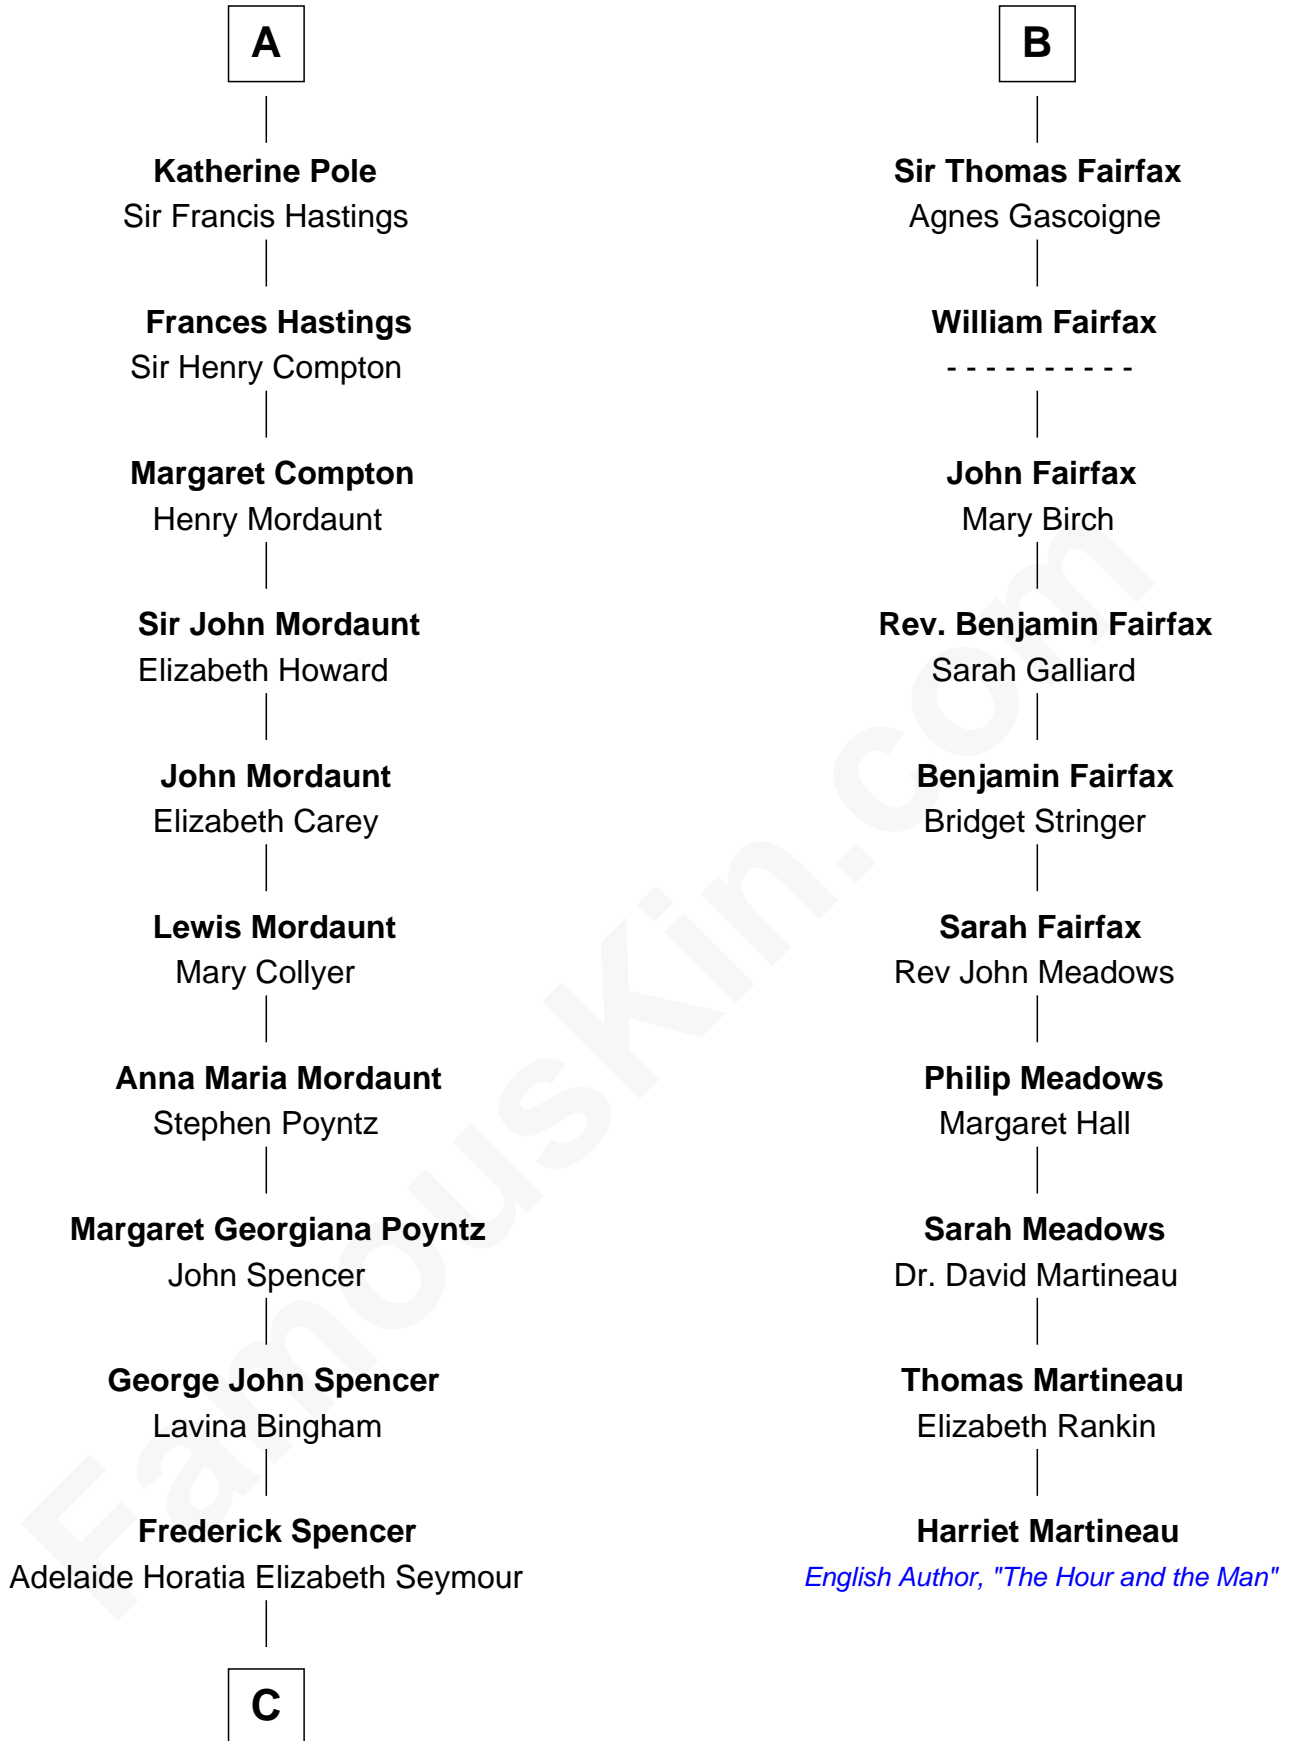

FamousKin.com Relationship Chart of

Princess Diana

Princess of Wales

16th cousin 4 times removed of

Harriet Martineau

Author of The Hour and the Man

Robert de Neville

Mary FitzRanulph

C

—
Charles Robert Spencer

Margaret Baring

—
Albert Edward John Spencer

Cynthia Elinor Beatrix Hamilton

—
Edward John Spencer

Frances Ruth Burke Roche

—
Princess Diana