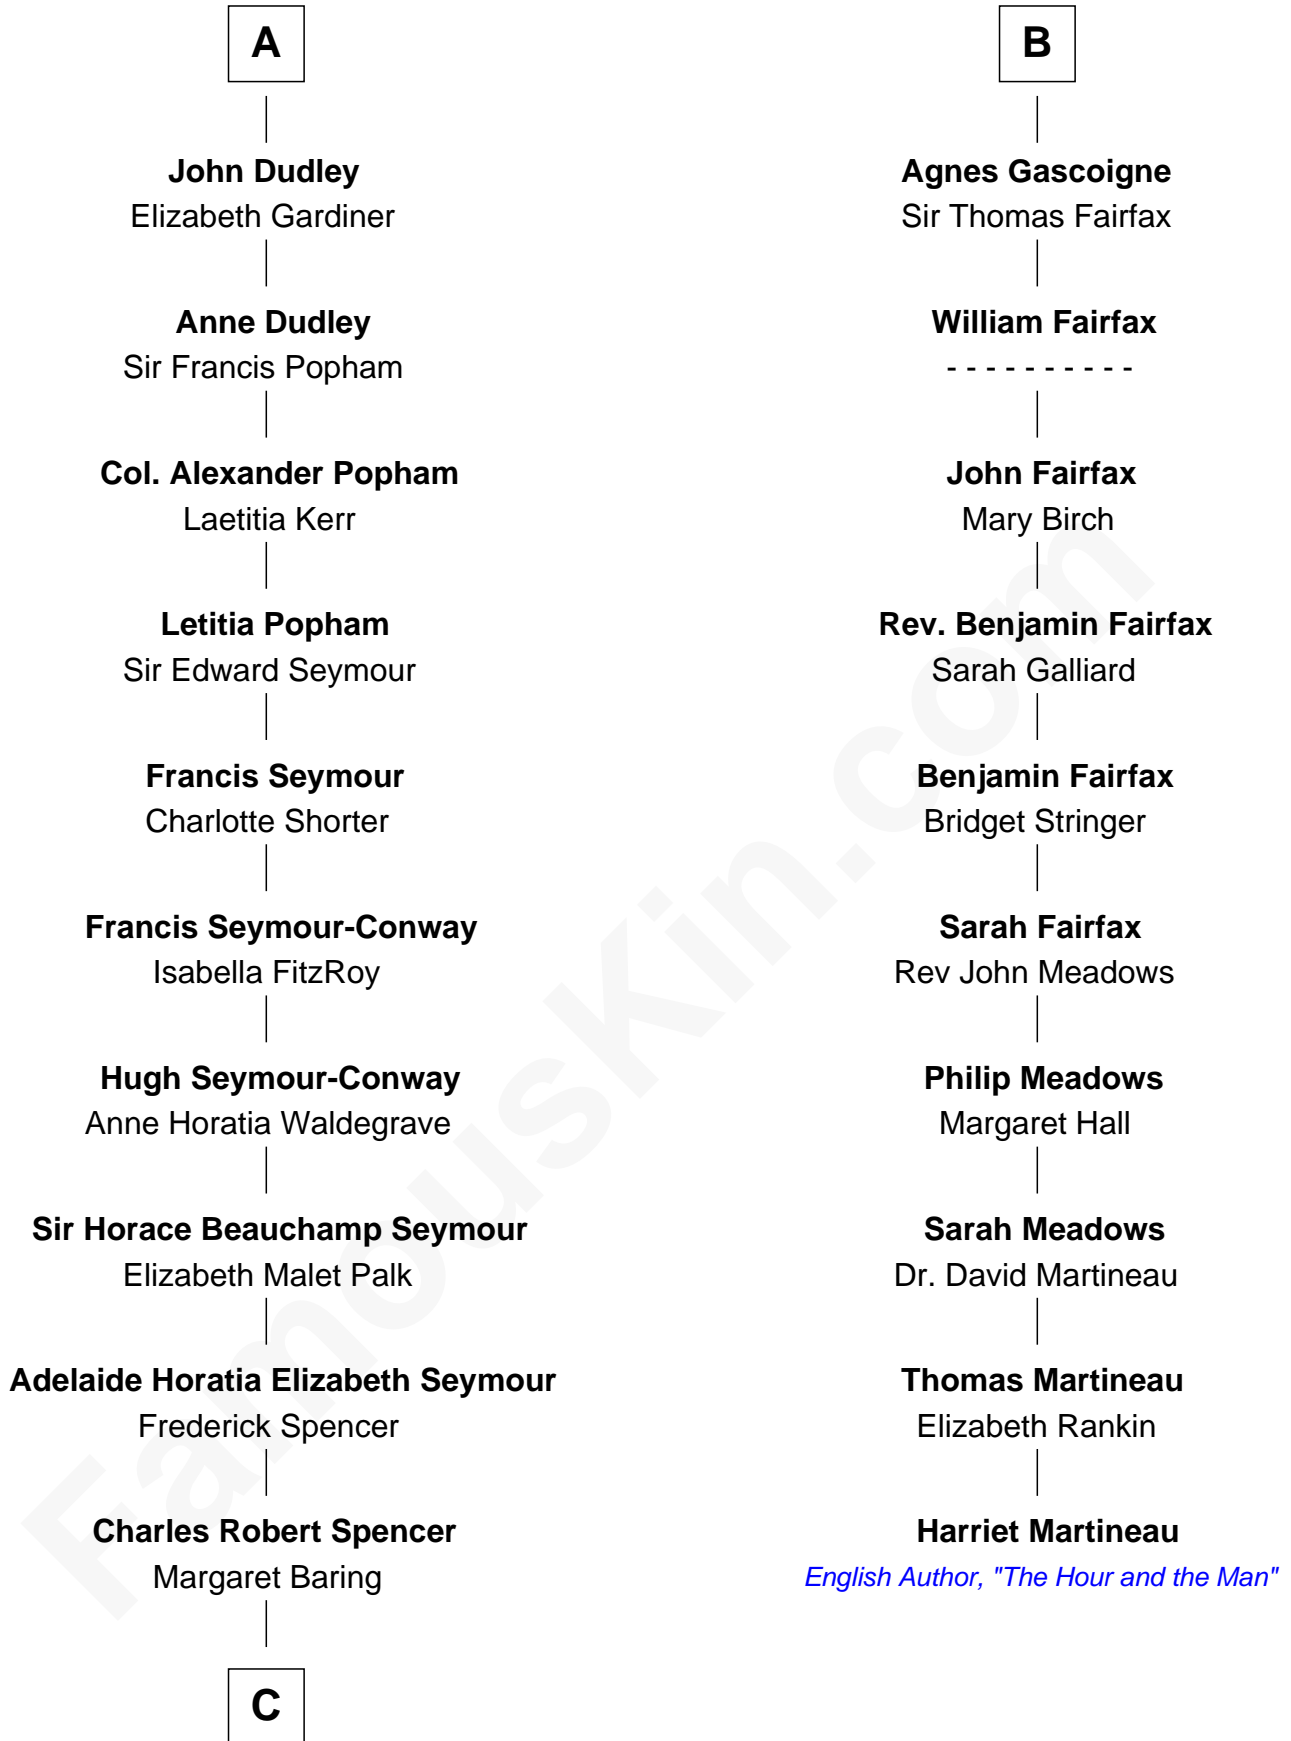

FamousKin.com Relationship Chart of

Princess Diana

Princess of Wales

16th cousin 3 times removed of

Harriet Martineau

Author of The Hour and the Man

Sir Maurice de Berkeley

Isabel de Dover

Sir Richard Poynings

Eleanor Poynings

Sir Henry Percy

Margaret Percy

Sir William Gascoigne

B

C

—
Albert Edward John Spencer
Cynthia Elinor Beatrix Hamilton