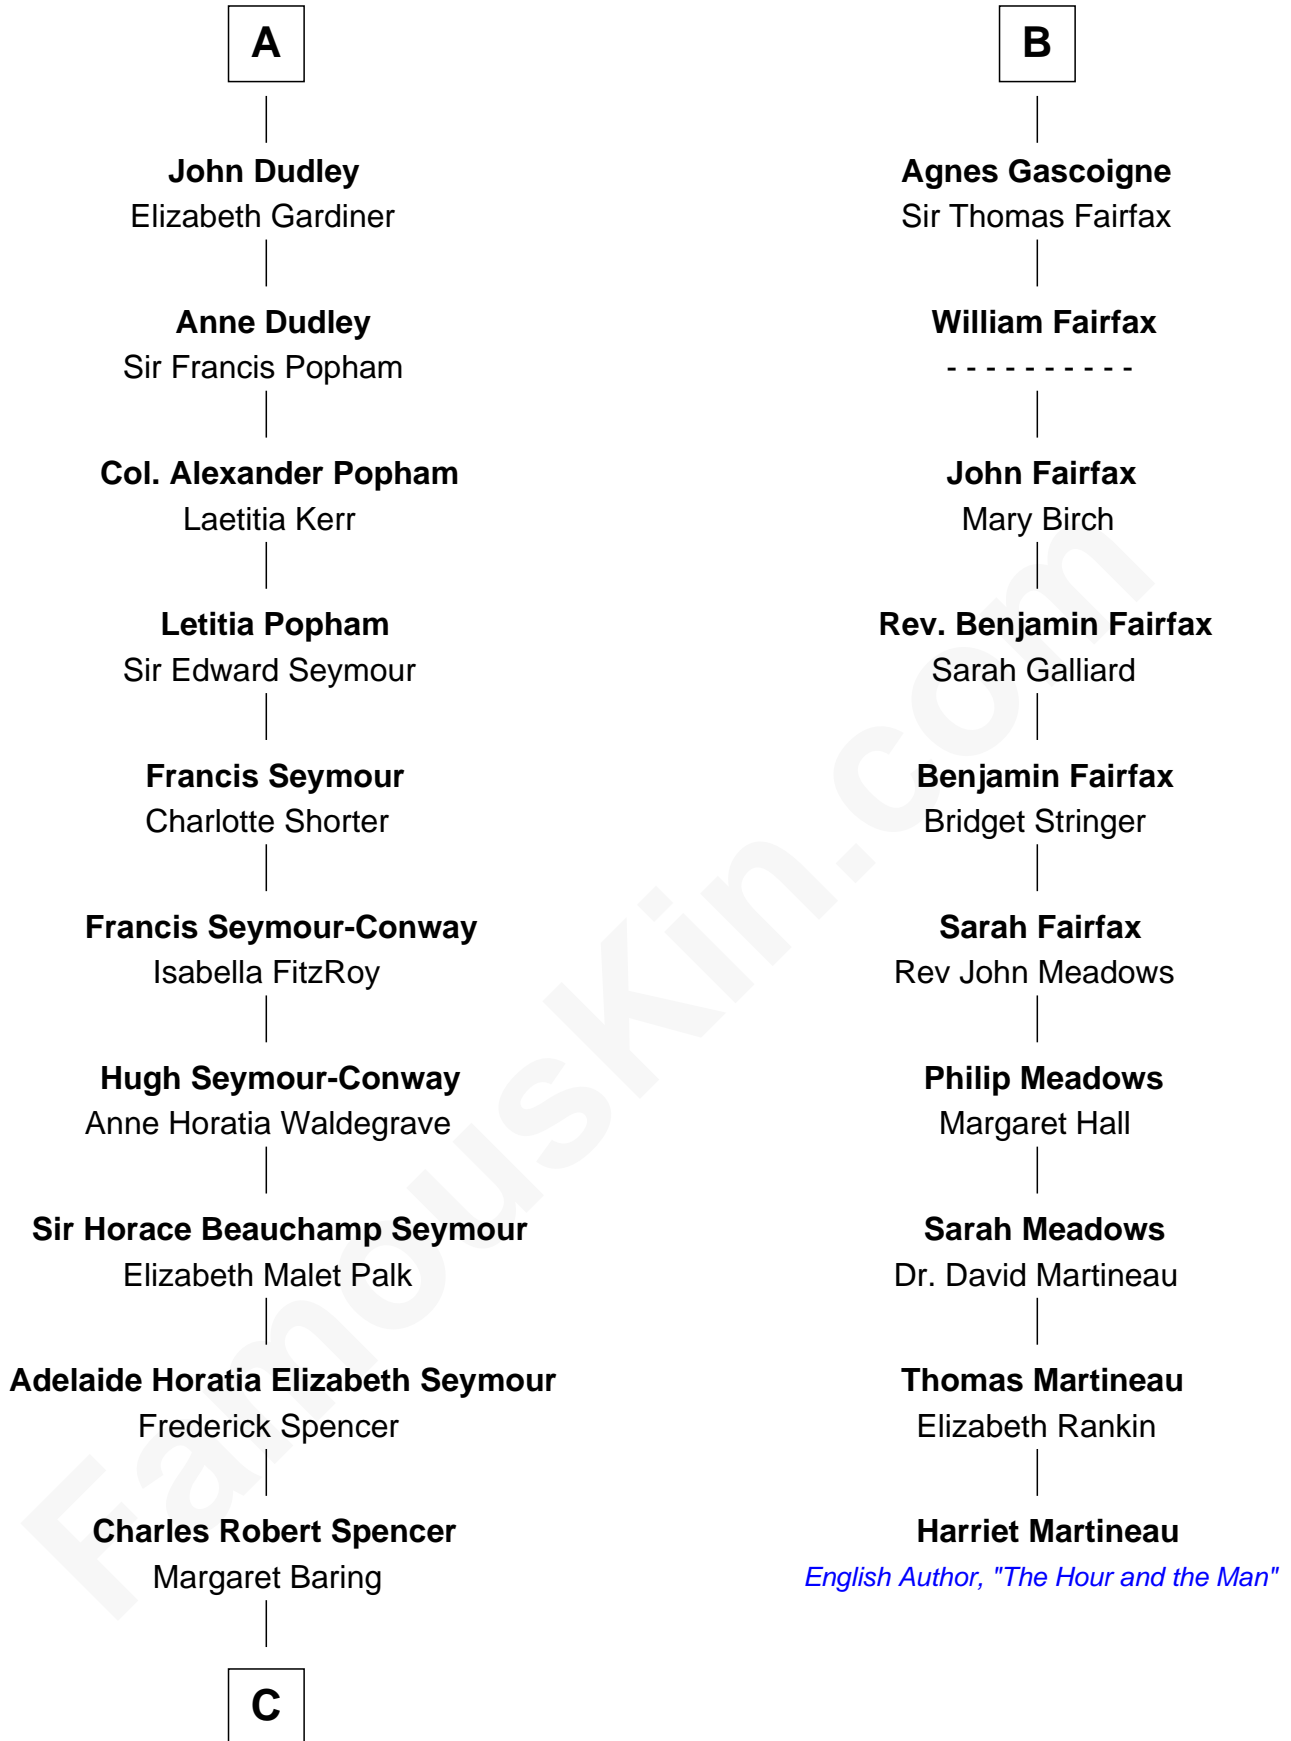

FamousKin.com
Relationship Chart of
Princess Diana
Princess of Wales

16th cousin 3 times removed of
Harriet Martineau
Author of The Hour and the Man

C

—
Albert Edward John Spencer
Cynthia Elinor Beatrix Hamilton

—
Edward John Spencer
Frances Ruth Burke Roche

—
Princess Diana
Princess of Wales

FamousKin.com