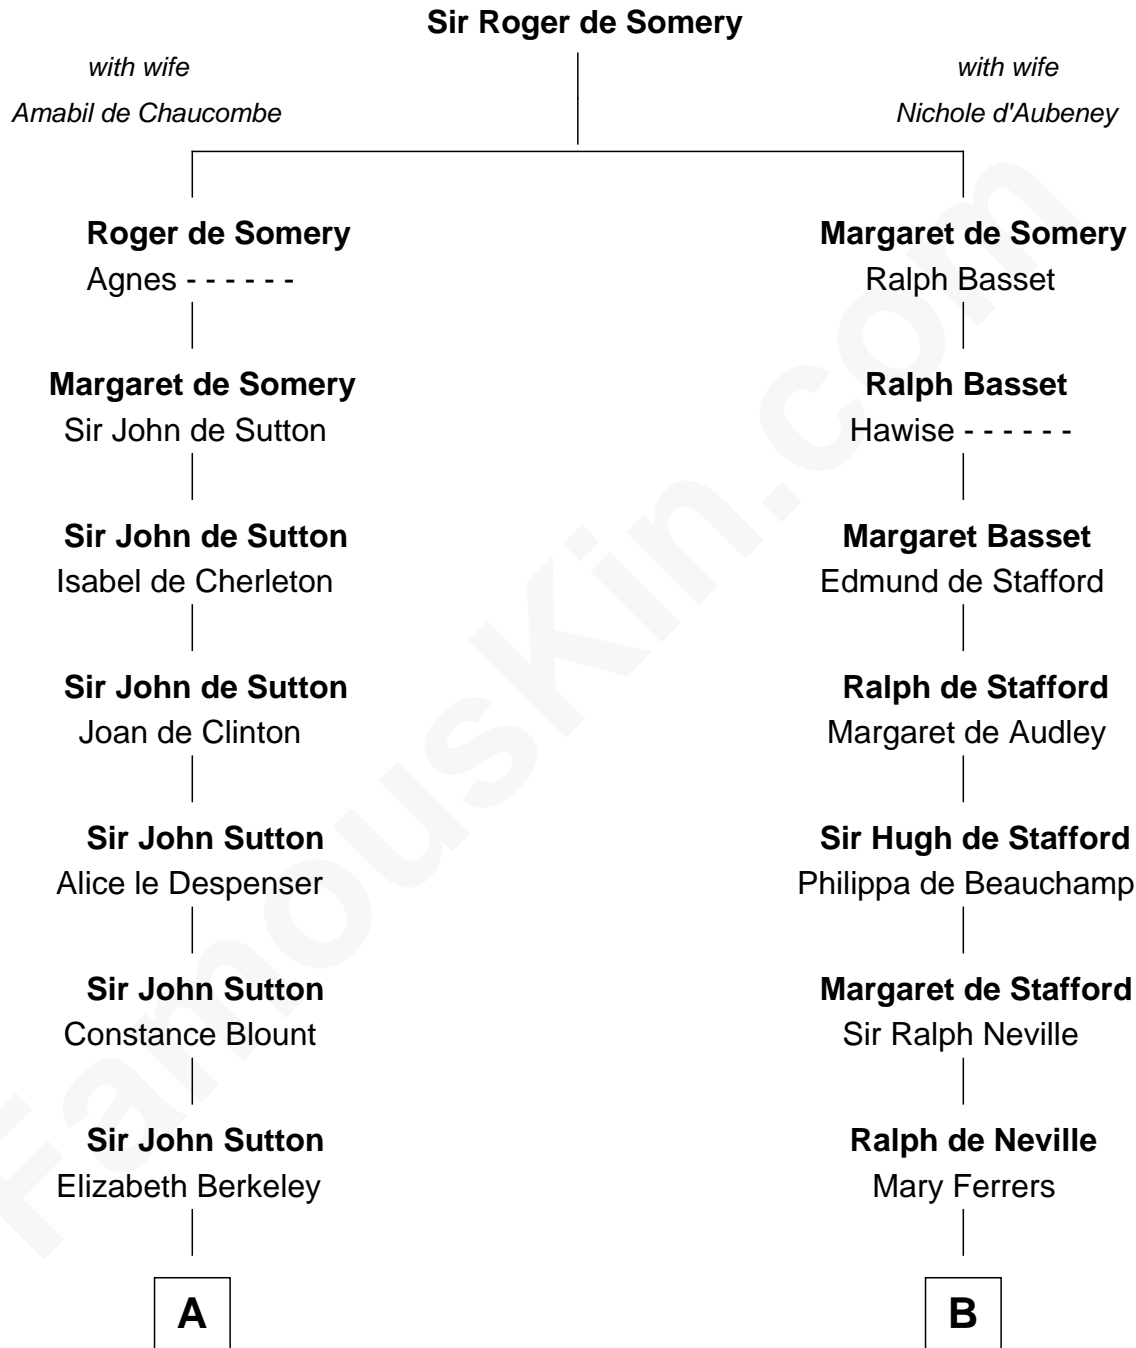

FamousKin.com

Relationship Chart of

Princess Diana

Princess of Wales

19th cousin 2 times removed of

Harriet Martineau
Author of The Hour and the Man

C

Adelaide Horatia Elizabeth Seymour

Frederick Spencer

Charles Robert Spencer

Margaret Baring

Albert Edward John Spencer

Cynthia Elinor Beatrix Hamilton

Edward John Spencer

Frances Ruth Burke Roche

Princess Diana