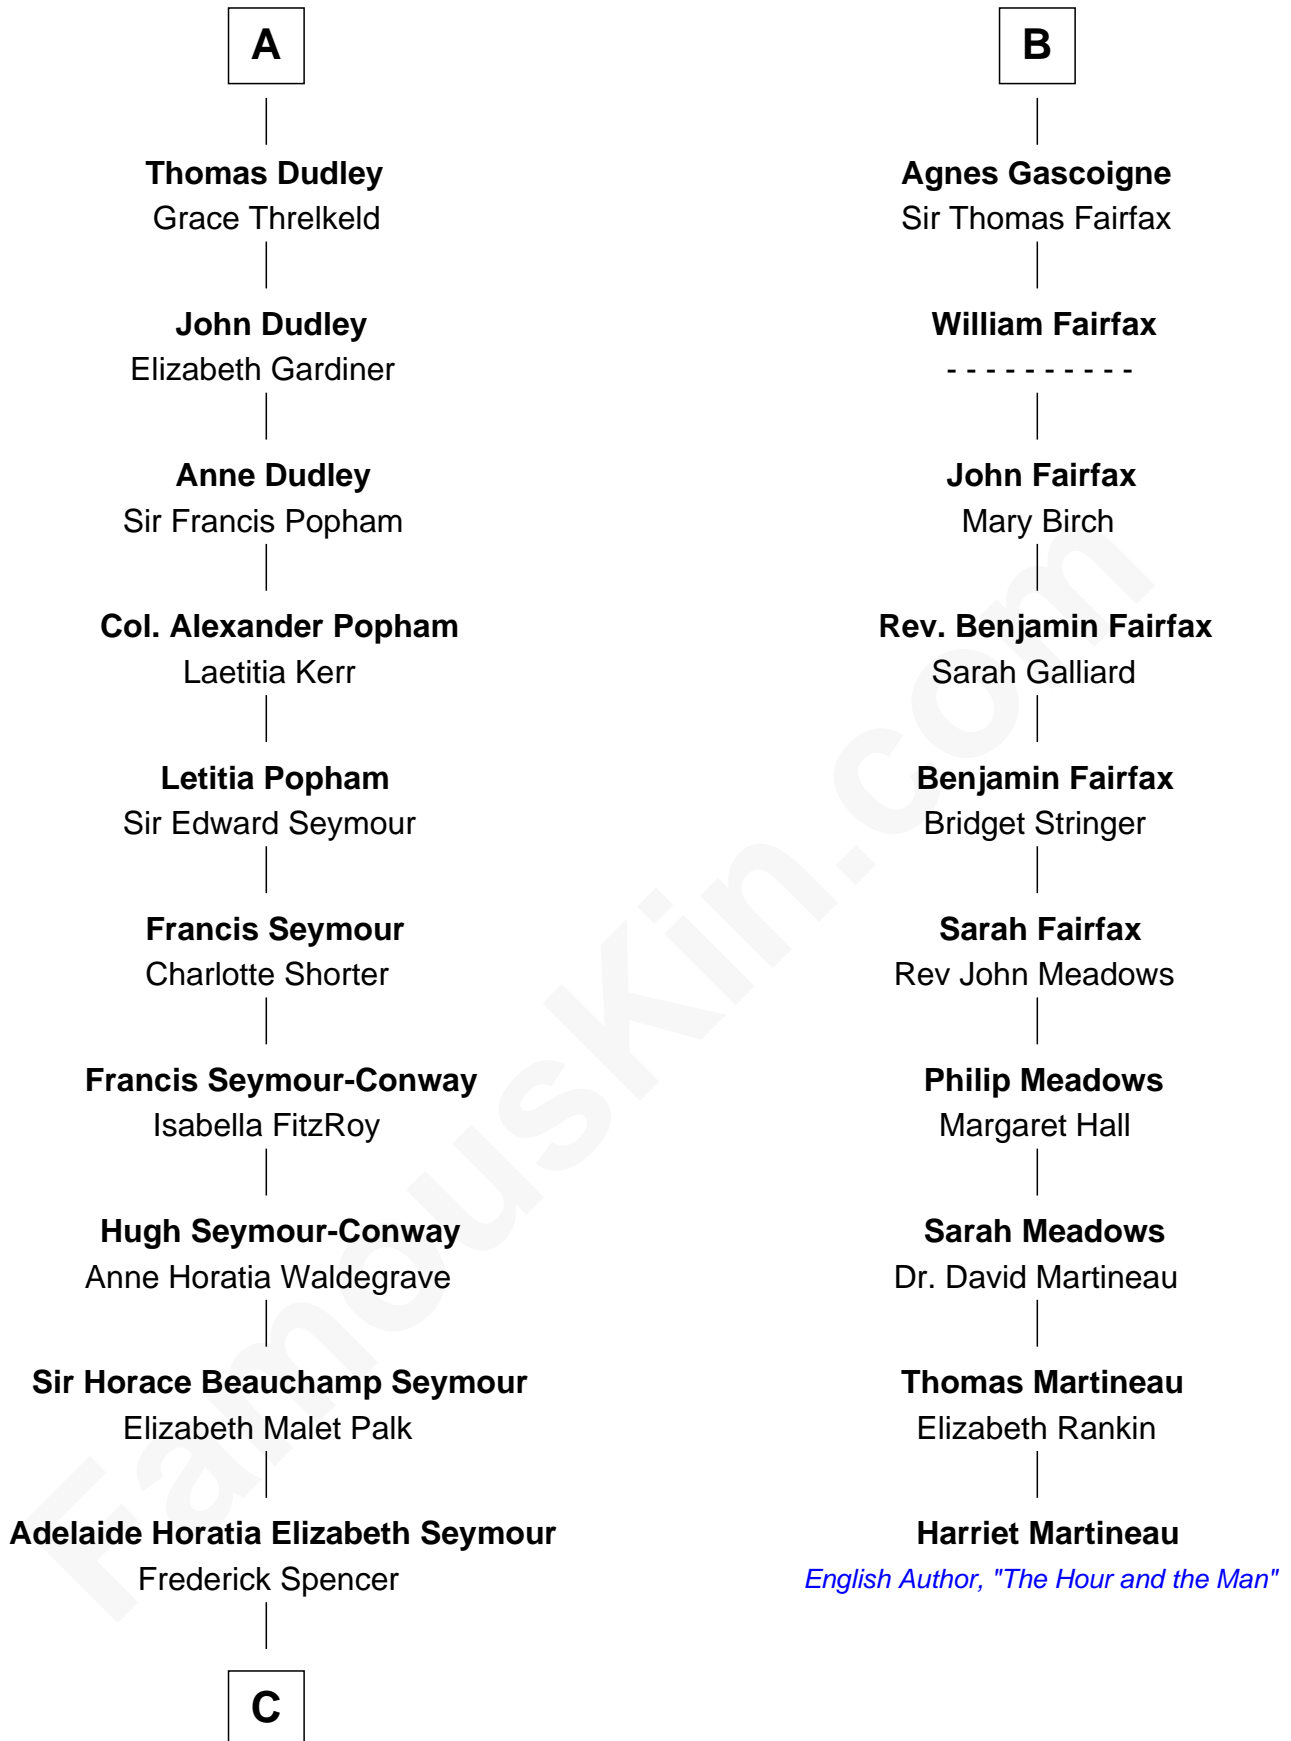

FamousKin.com Relationship Chart of

Princess Diana

Princess of Wales

16th cousin 4 times removed of

Harriet Martineau

Author of The Hour and the Man

Edmund Plantagenet

Blanche of Artois

C

—
Charles Robert Spencer

Margaret Baring

—
Albert Edward John Spencer

Cynthia Elinor Beatrix Hamilton

—
Edward John Spencer

Frances Ruth Burke Roche

—
Princess Diana