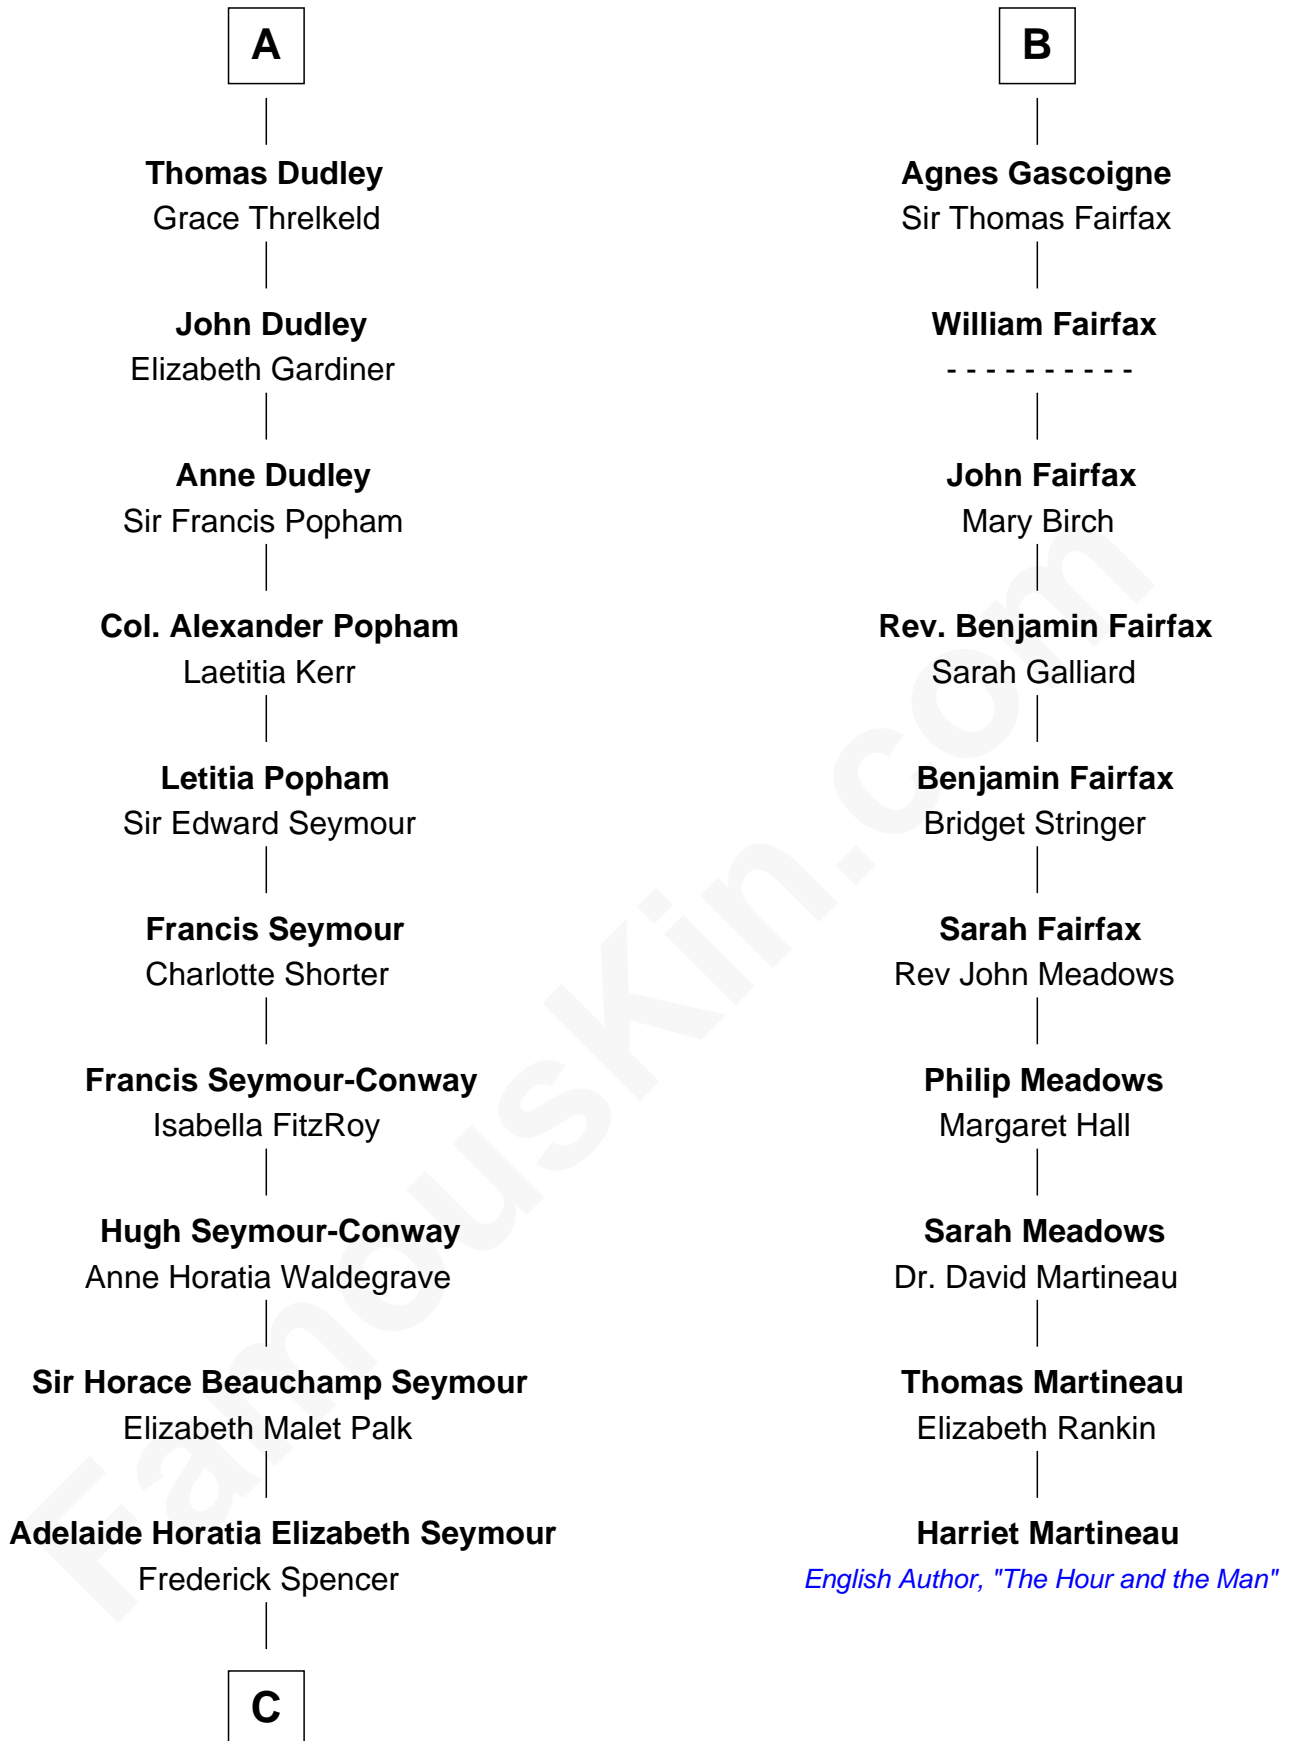

FamousKin.com Relationship Chart of

Princess Diana

Princess of Wales

16th cousin 4 times removed of

Harriet Martineau

Author of The Hour and the Man

Sir Patrick de Chaworth

Isabella de Beauchamp

Henry Plantagenet

Mary Plantagenet

Henry de Percy

Sir Henry Percy

Margaret de Neville

Sir Henry Percy

Elizabeth Mortimer

Sir Henry Percy

Eleanor Neville

Sir Henry Percy

Eleanor Poynings

Margaret Percy

Sir William Gascoigne

B

C

—
Charles Robert Spencer