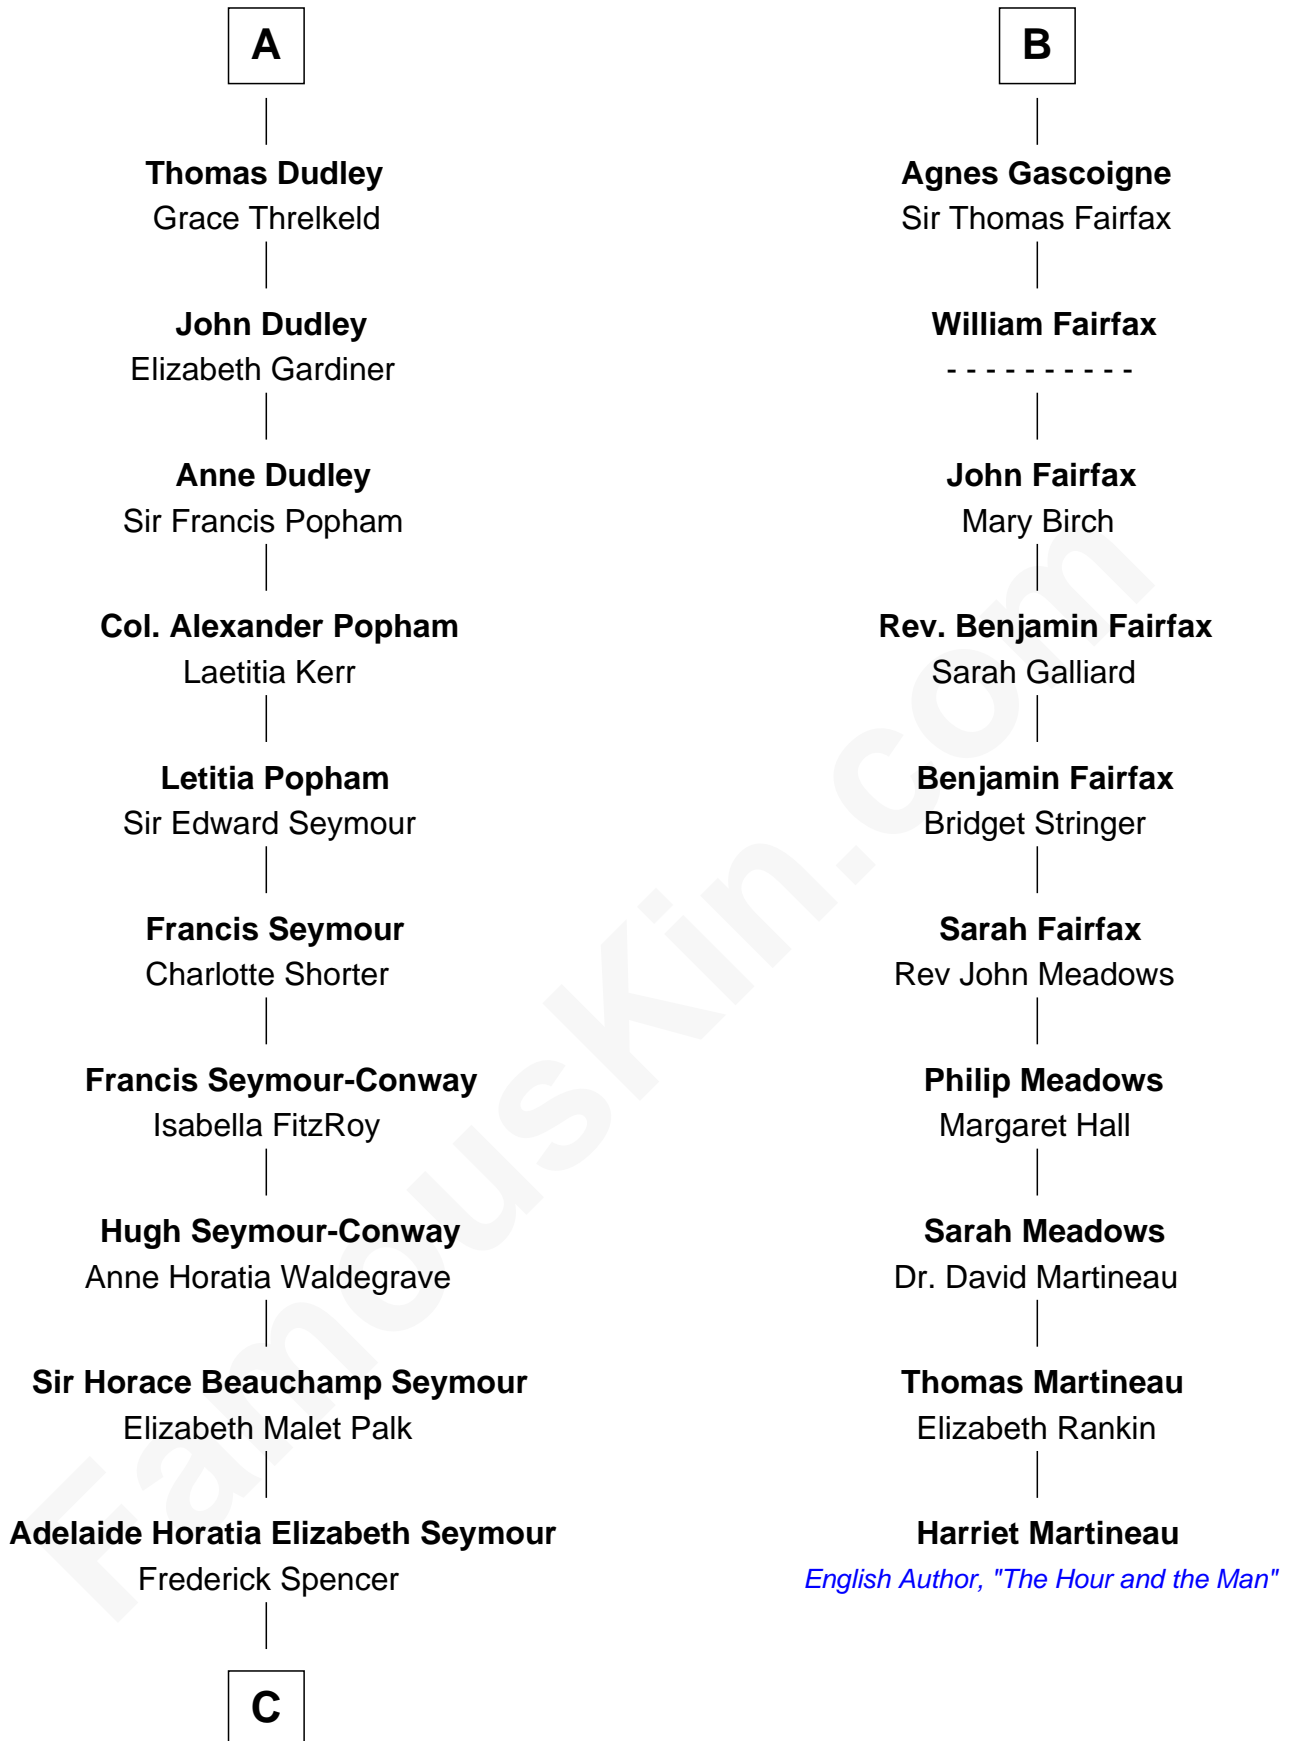

FamousKin.com

Relationship Chart of

Princess Diana

Princess of Wales

16th cousin 4 times removed of

Harriet Martineau
Author of The Hour and the Man

C

—
Charles Robert Spencer

Margaret Baring

—
Albert Edward John Spencer

Cynthia Elinor Beatrix Hamilton

—
Edward John Spencer

Frances Ruth Burke Roche

—
Princess Diana

Princess of Wales

FamousKin.com