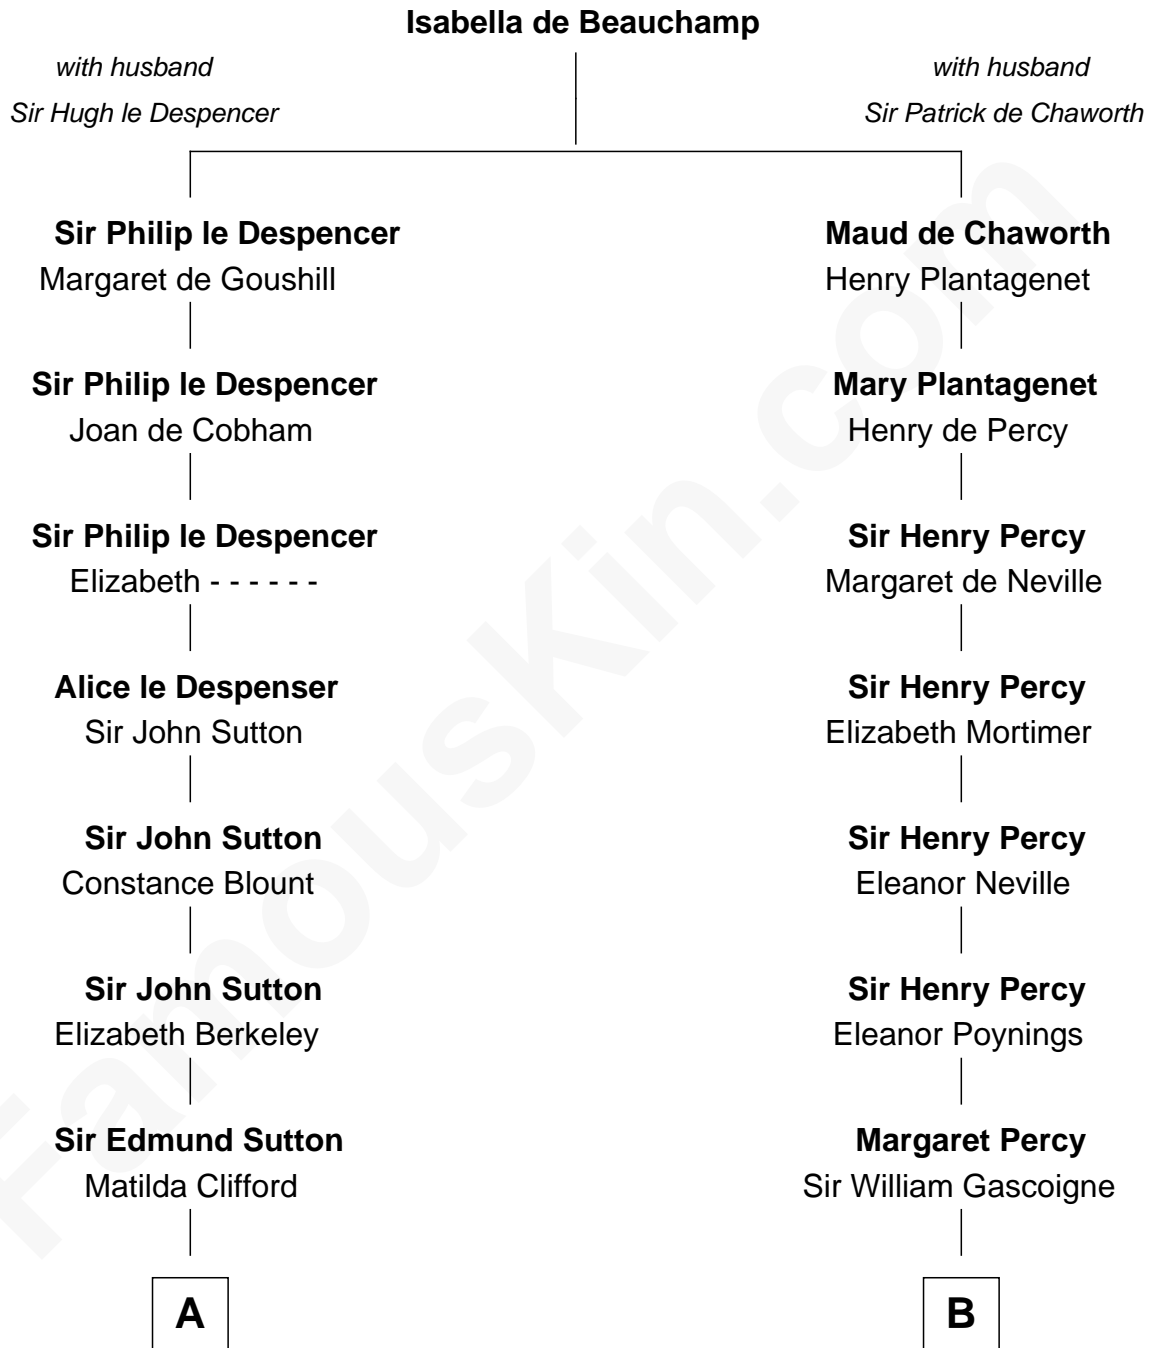

FamousKin.com

Relationship Chart of

Princess Diana

Princess of Wales

16th cousin 4 times removed of

Harriet Martineau
Author of The Hour and the Man

C

—
Charles Robert Spencer

Margaret Baring

—
Albert Edward John Spencer

Cynthia Elinor Beatrix Hamilton

—
Edward John Spencer

Frances Ruth Burke Roche

—
Princess Diana

Princess of Wales

FamousKin.com